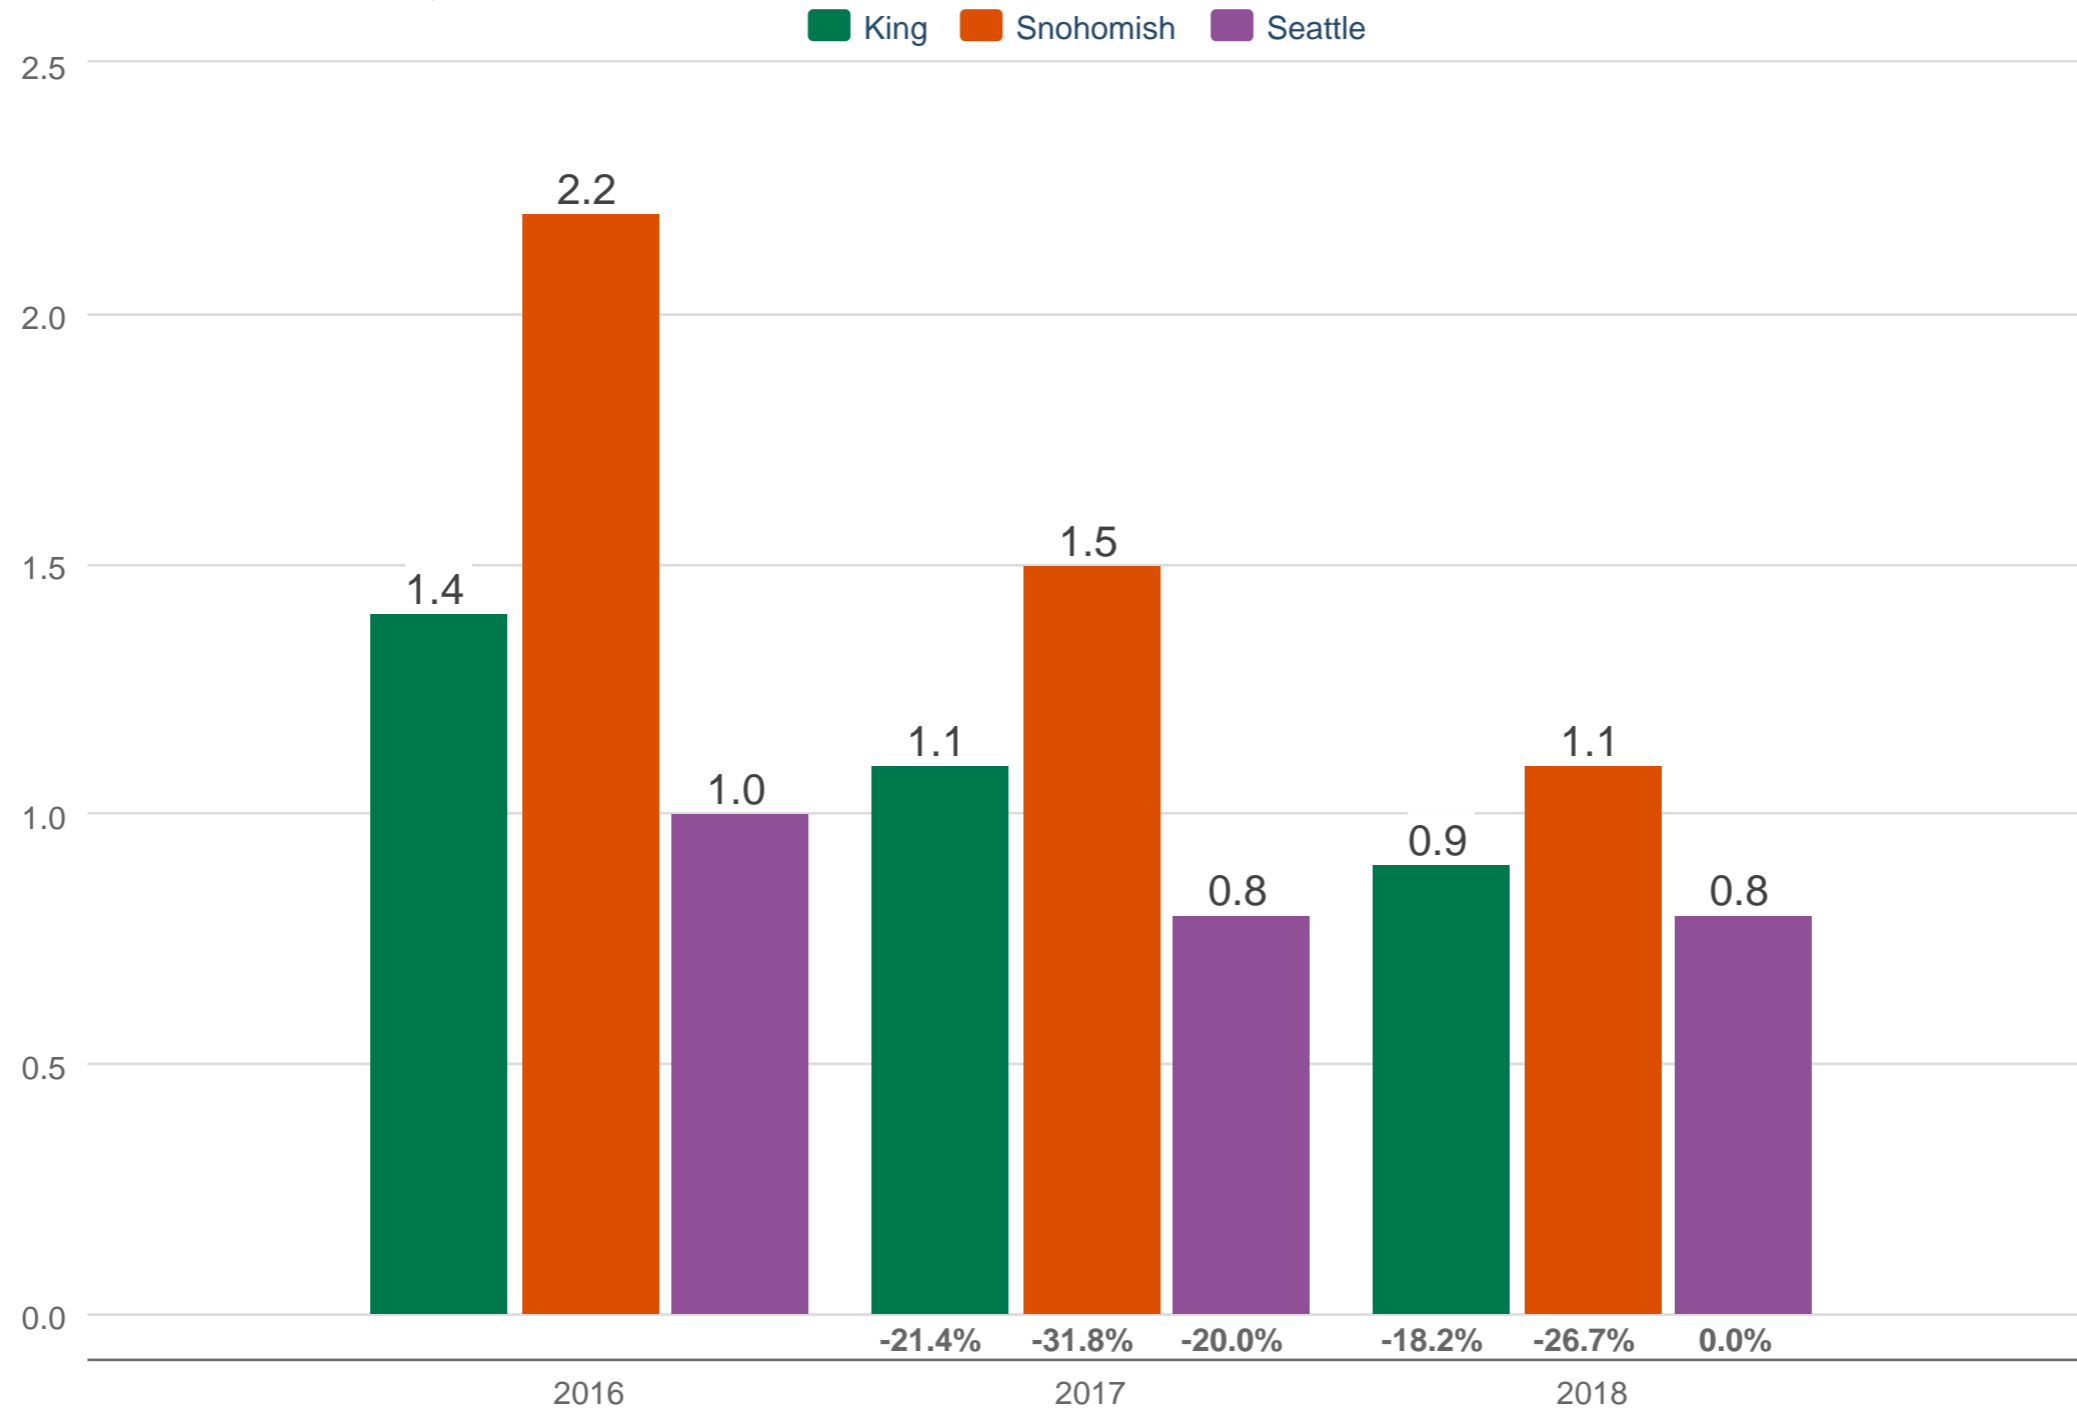

March Months Supply of Homes for Sale

King & Snohomish & Seattle

Each data point represents year-to-date activity. Data is from April 2, 2018.