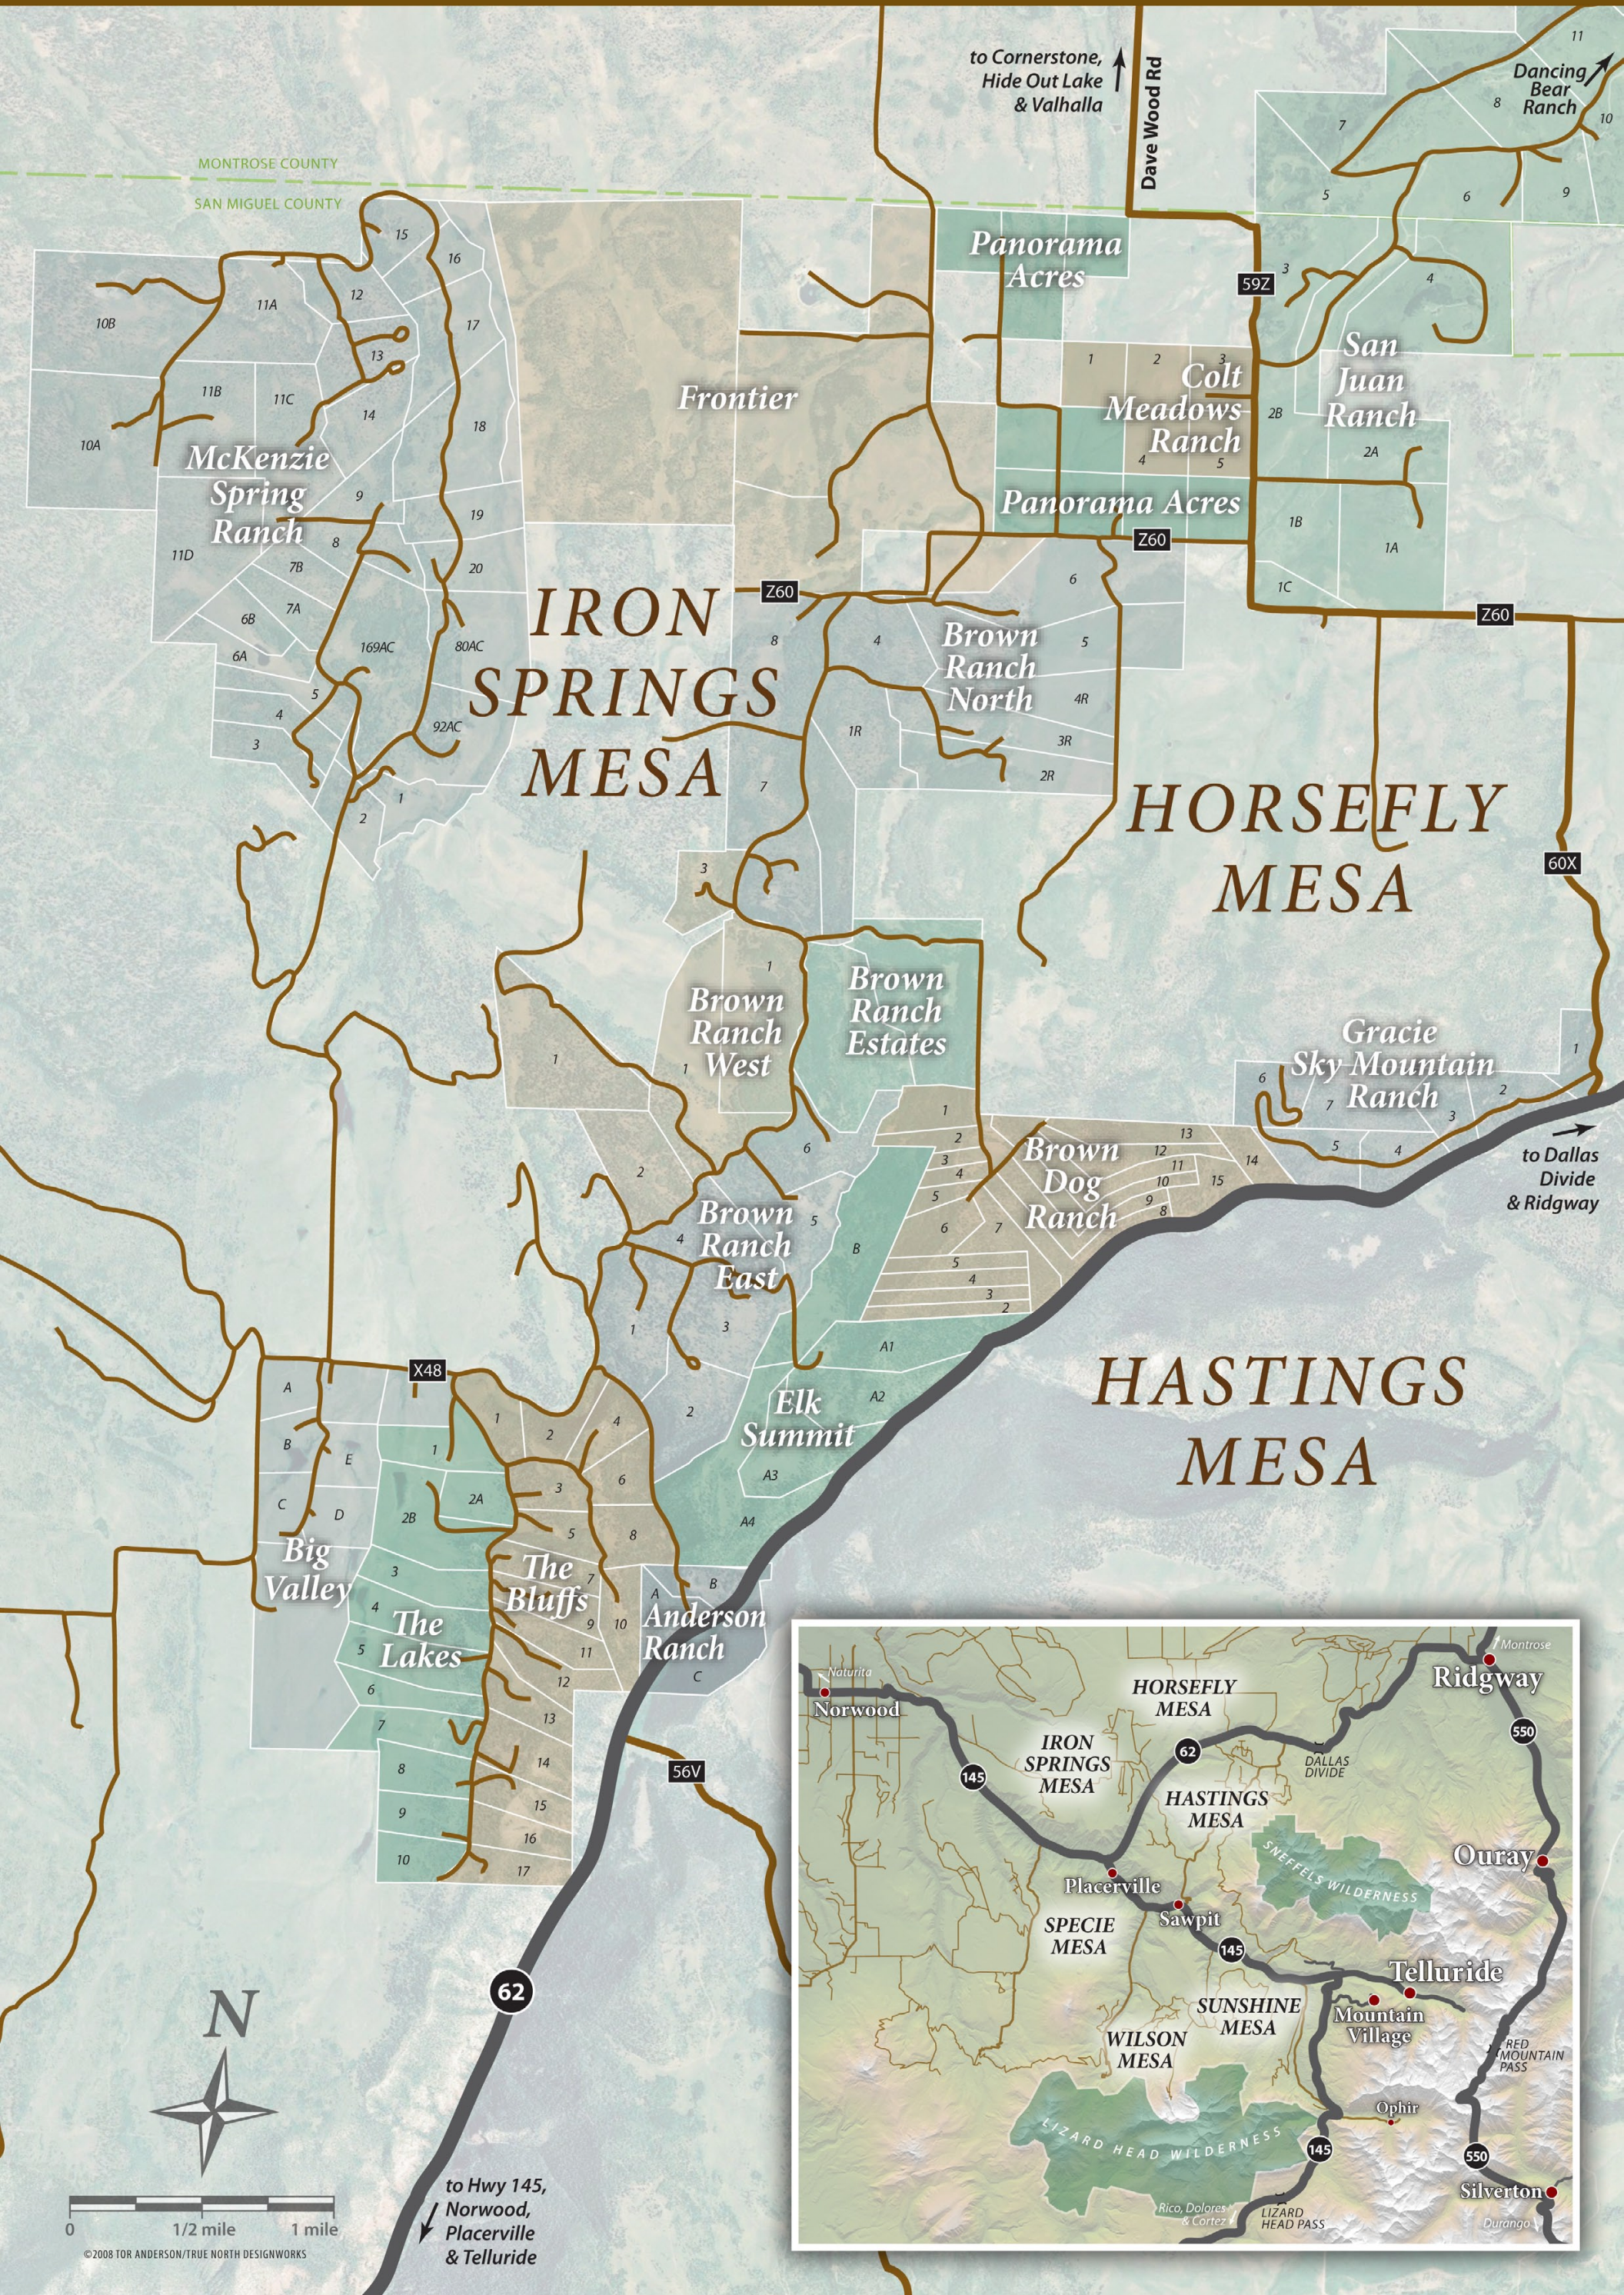

Iron Springs & Horsefly Mesas

MONTROSE COUNTY
SAN MIGUEL COUNTY

to Cornerstone,
Hide Out Lake
& Valhalla

Dave Wood Rd

Dancing Bear Ranch

McKenzie Spring Ranch

Frontier

Panorama Acres

Colt Meadows Ranch

San Juan Ranch

IRON SPRINGS MESA

Brown Ranch North

Panorama Acres

HORSEFLY MESA

Brown Ranch West

Brown Ranch Estates

Gracie Sky Mountain Ranch

Brown Ranch East

Brown Dog Ranch

HASTINGS MESA

Elk Summit

Big Valley

The Bluffs

The Lakes

Anderson Ranch

N

62

56V

to Hwy 145,
Norwood,
Placerville
& Telluride

0 1/2 mile 1 mile

© 2008 TOR ANDERSON/TRUE NORTH DESIGNWORKS