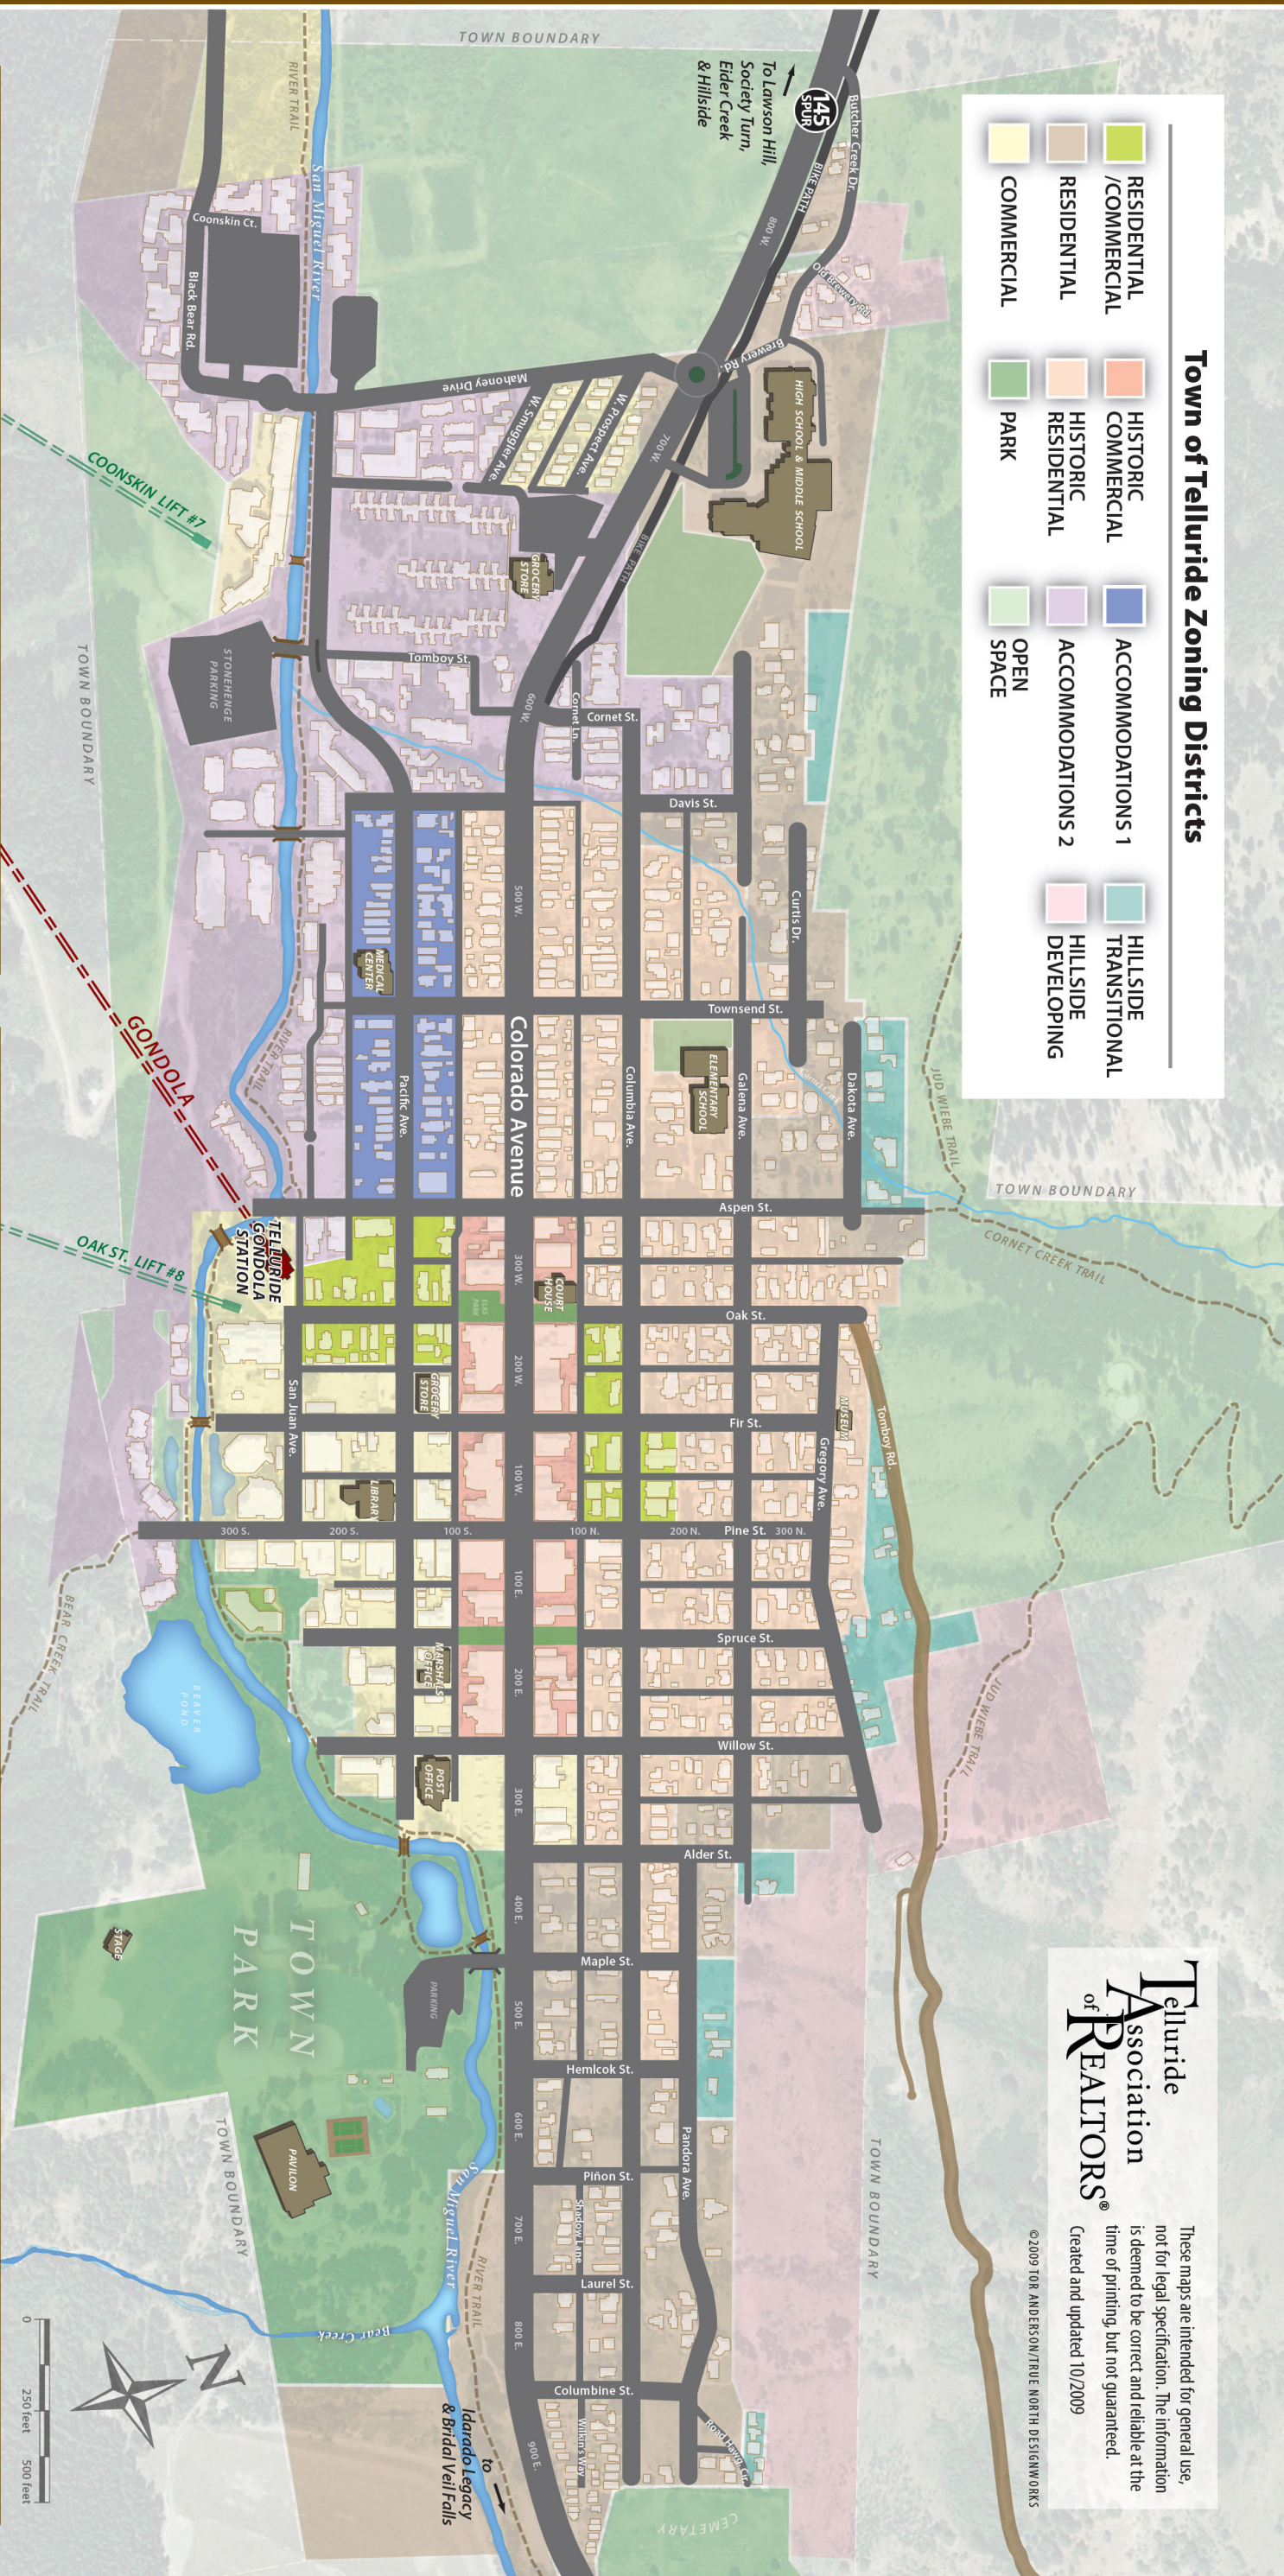

Telluride Zoning

Town of Telluride Zoning Districts

- RESIDENTIAL /COMMERCIAL
- RESIDENTIAL
- COMMERCIAL
- HISTORIC COMMERCIAL
- HISTORIC RESIDENTIAL
- PARK
- ACCOMMODATIONS 1
- ACCOMMODATIONS 2
- OPEN SPACE
- HILLSIDE TRANSITIONAL
- HILLSIDE DEVELOPING

Telluride Association of REALTORS®

These maps are intended for general use, not for legal specification. The information is deemed to be correct and reliable at the time of printing, but not guaranteed. Created and updated 10/2009

©2009 TOR ANDERSON/TRUE NORTH DESIGNWORKS