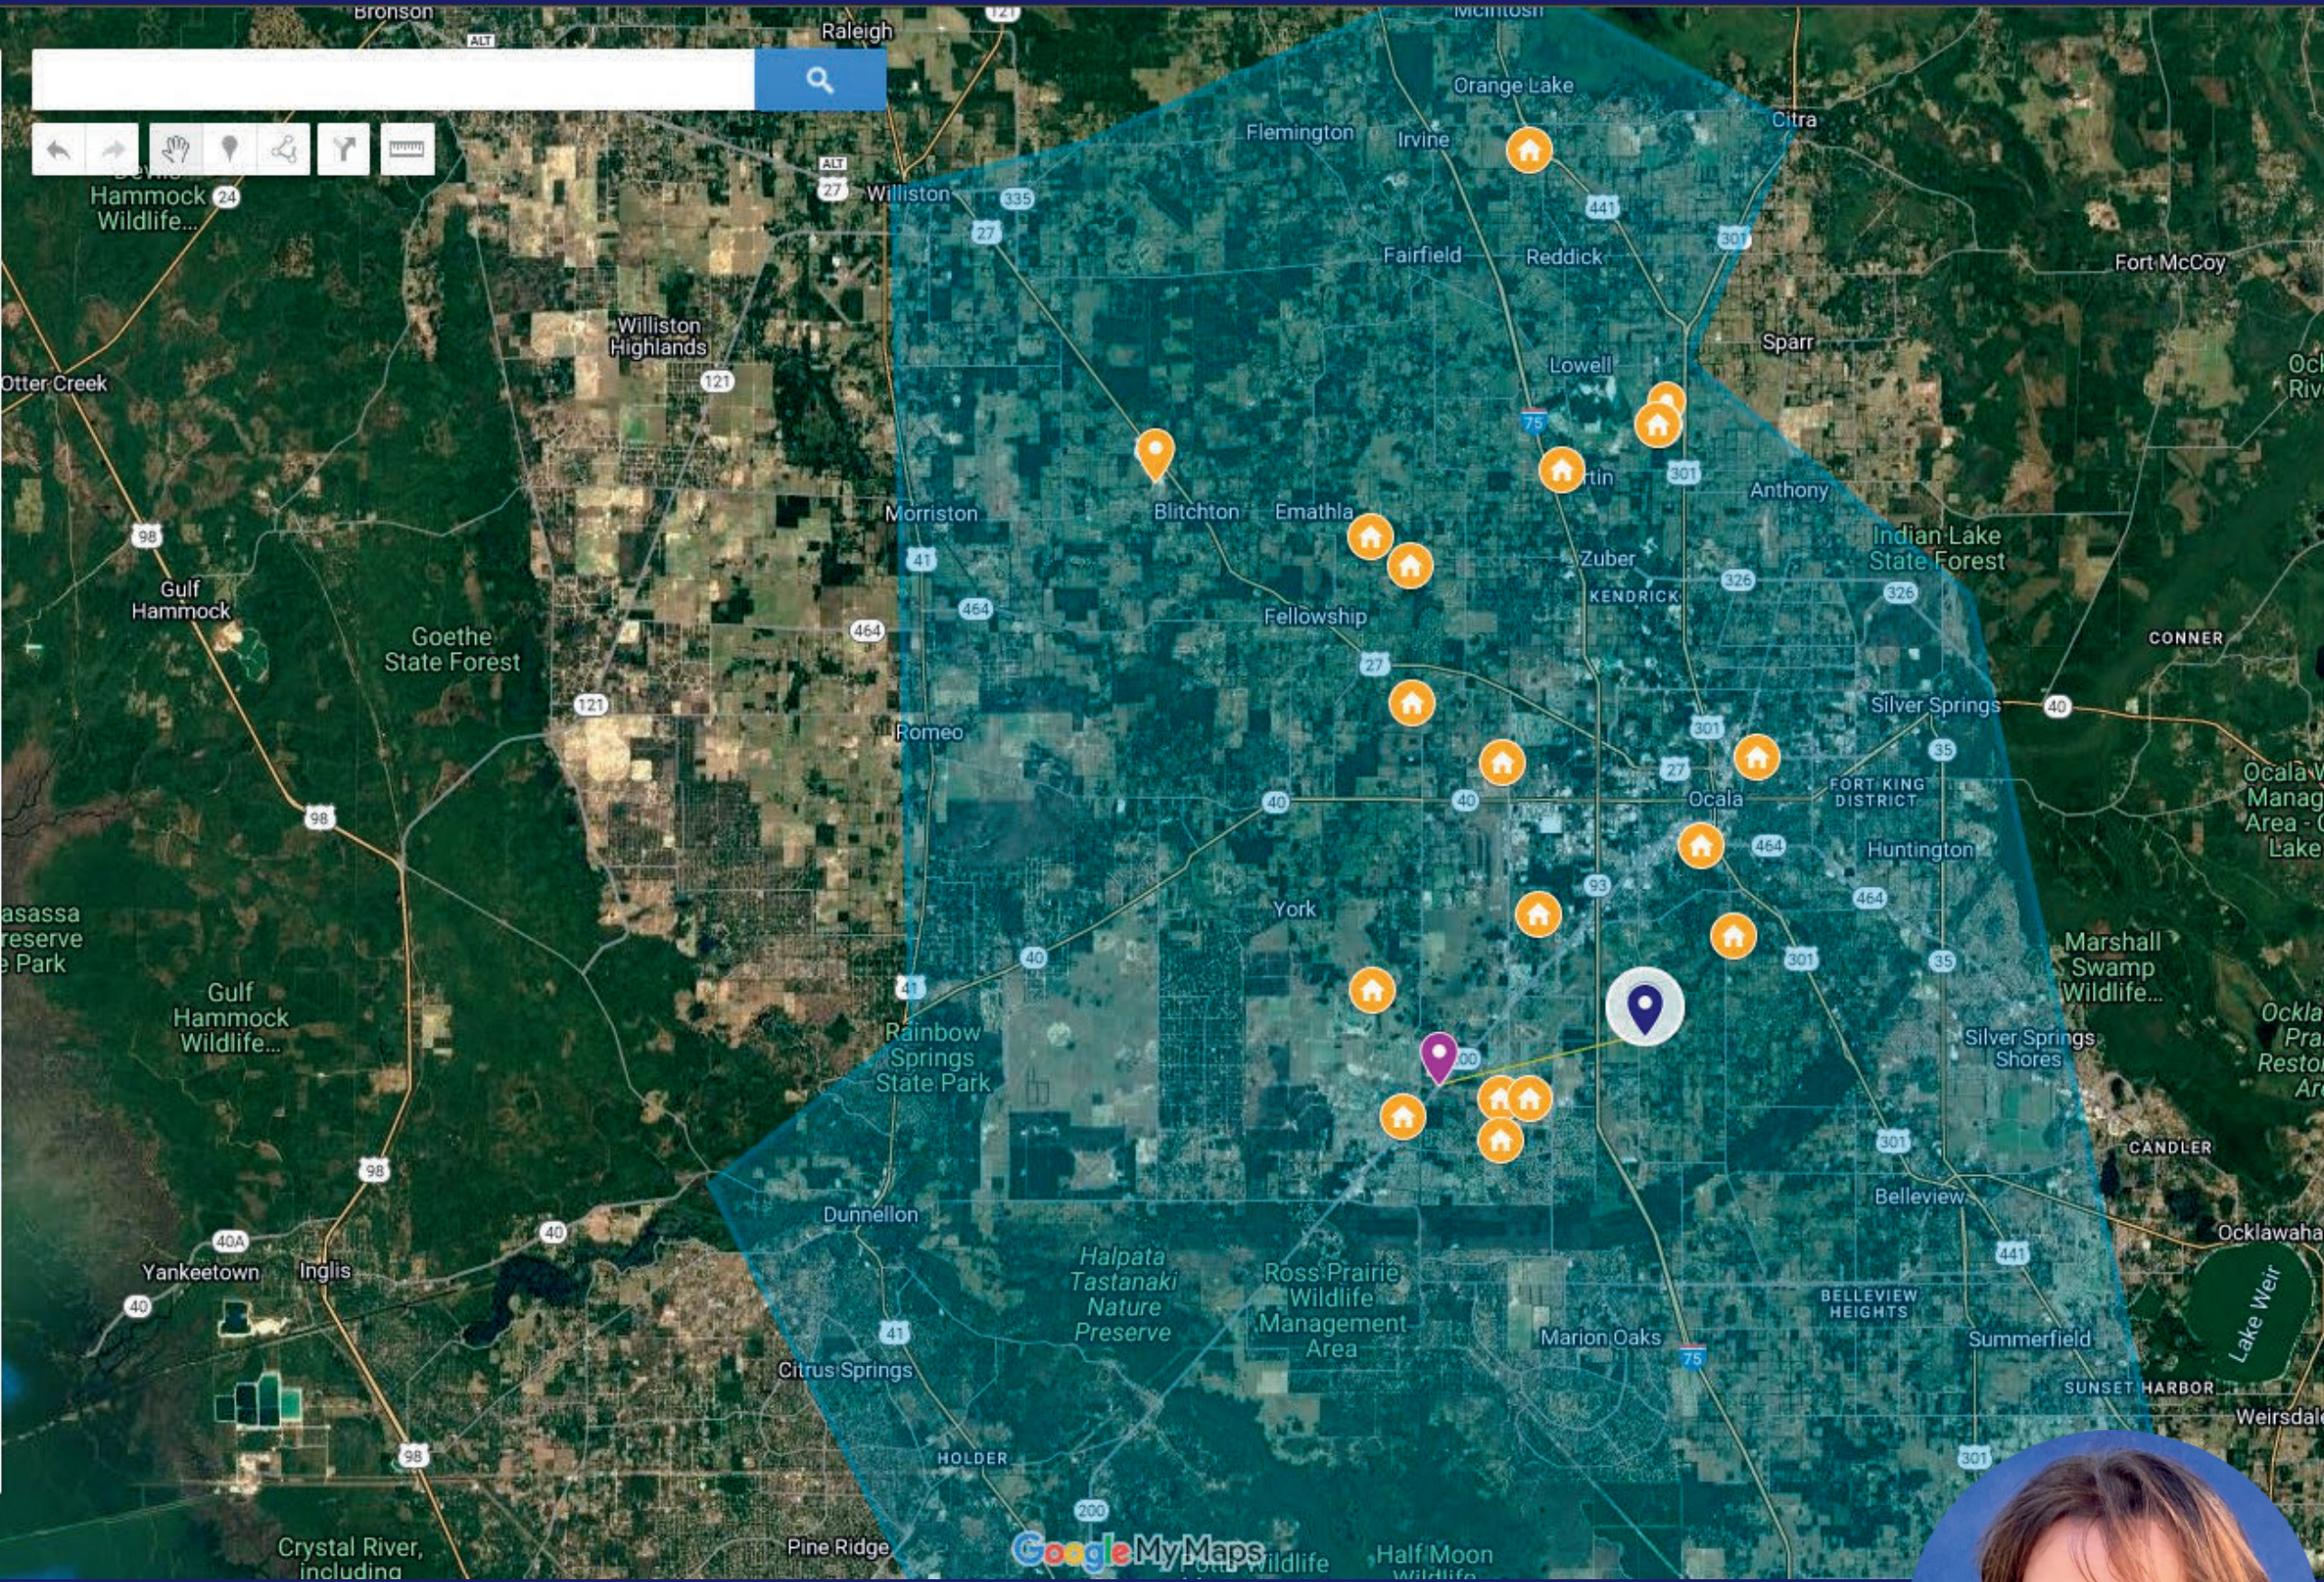

**Pam Torres Realtor - My Sales Ma...**

Pam Torres Realtor - My Sales Maps  
Organize and Optimize my Farm Areas  
Last edit was 55 minutes ago

Add layer Share Preview

**Individual styles**

- HOME BASE - PAM TORRES
- CBER West Office - 7621 SW ...
- HOME TO OFFICE (CROW FLI...
- MAX SALES AREA
- HITS Winter
- Del Webb Stone Creek- 55+ R...
- On Top of the World Commun...
- Lennar at Saddle Creek Prese...
- Saddle Creek Neighborhood
- Heath Brook Hills
- JB Ranch by D.R. Horton
- Bellechase
- Cherrywood Country Club
- Carriage Hills Neighborhood
- Bridle Ridge
- Equestrian Springs
- 6208 NW 12th St
- Bradford Farms
- Meadowood Farm LLC
- Golden Ocala Golf and Eques...
- Majestic Oaks Ocala
- Ocala Downs
- Ocala Downs Equestrian Com...
- Ocala Downs