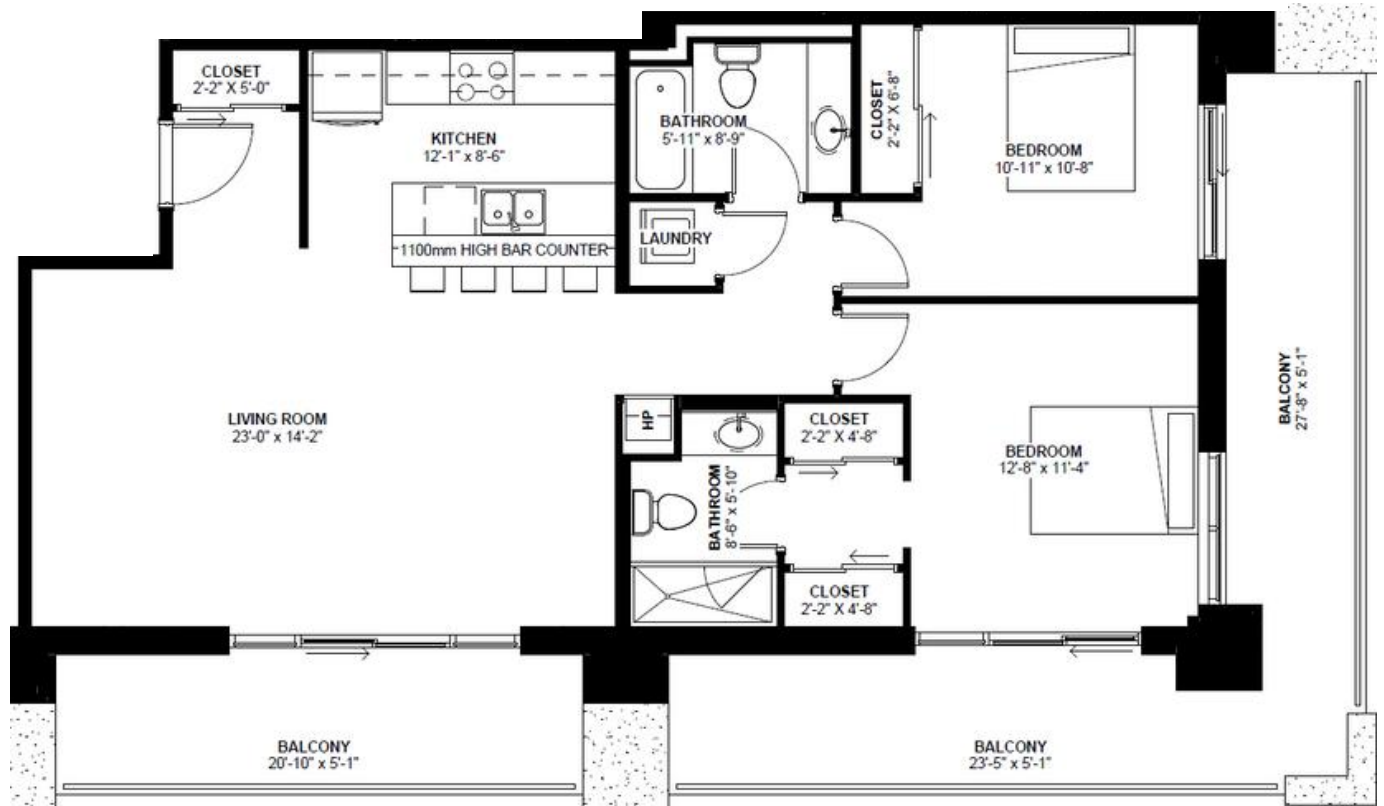

SECOND
FLOOR

1116 SQ.FT.
2 Bedroom
2 Bathroom

Second Floor Plan