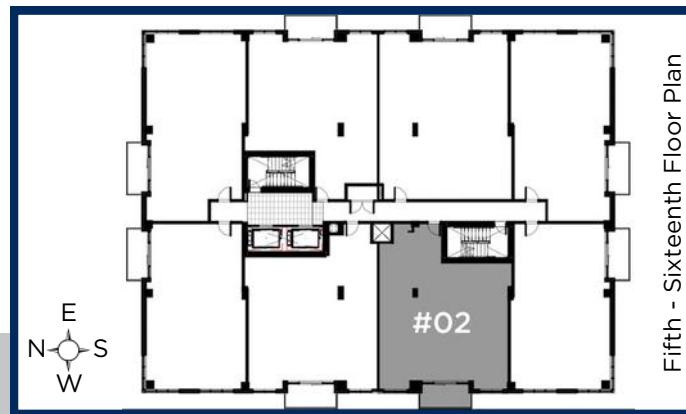

5TH-16TH
FLOORS

1273 SQ.FT.
2 Bedroom
2 Bathroom
Barrier Free