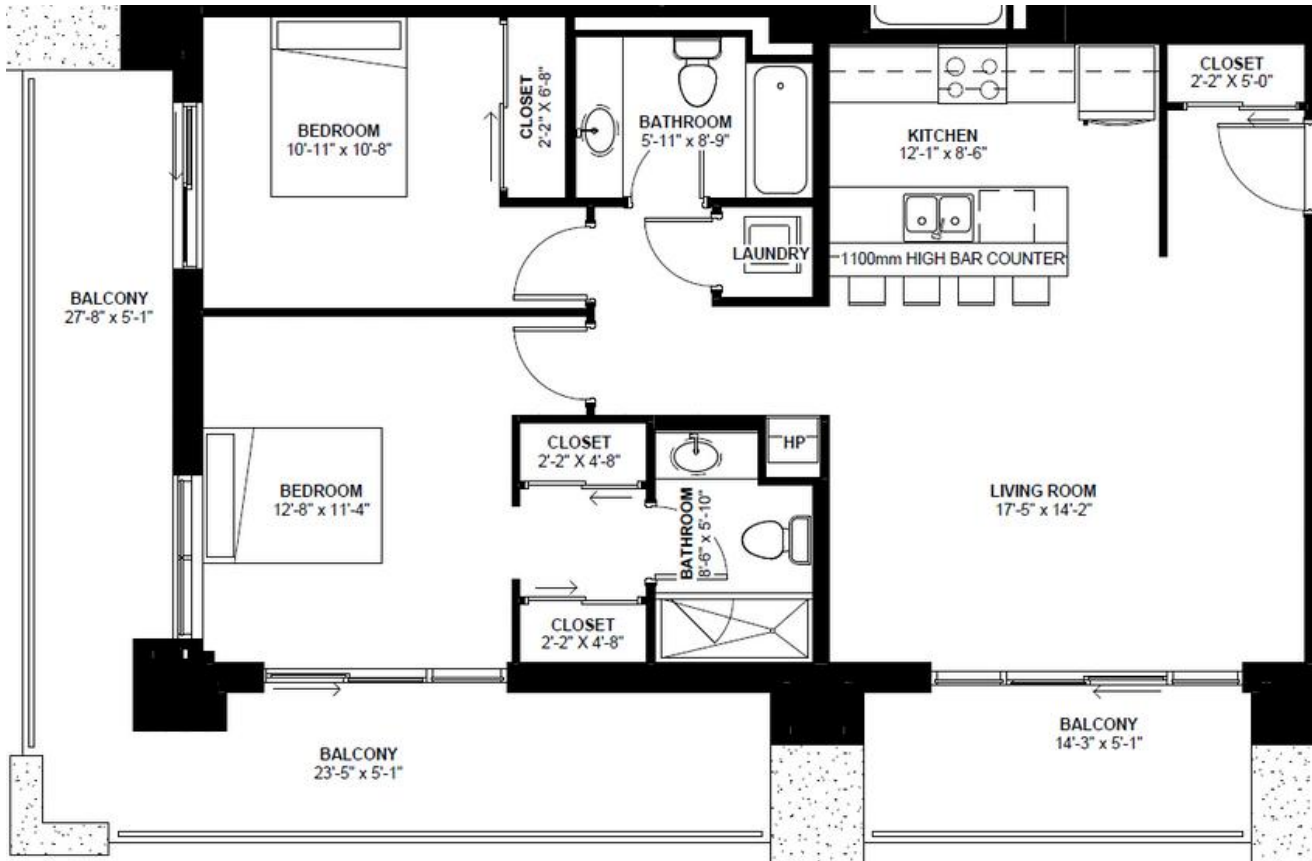

1035 SQ.FT.
2 Bedroom
2 Bathroom

YOUR REALTY
GROUP.CA

TERRAVERDE.CA

BENVENUTO A CASA

RE/MAX | RISE