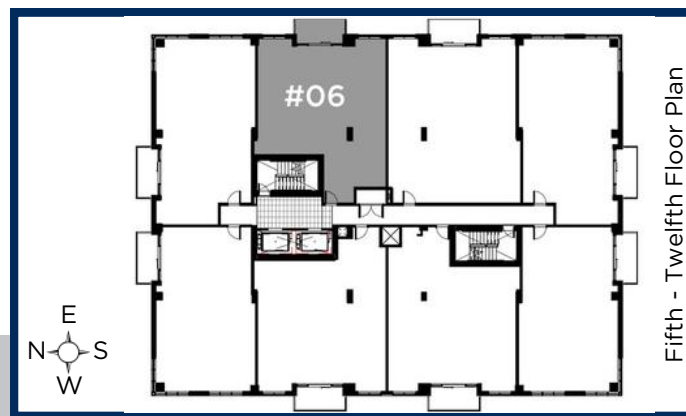

5TH-12TH
FLOORS

1217 SQ.FT.
2 Bedroom + Den
2 Bathroom