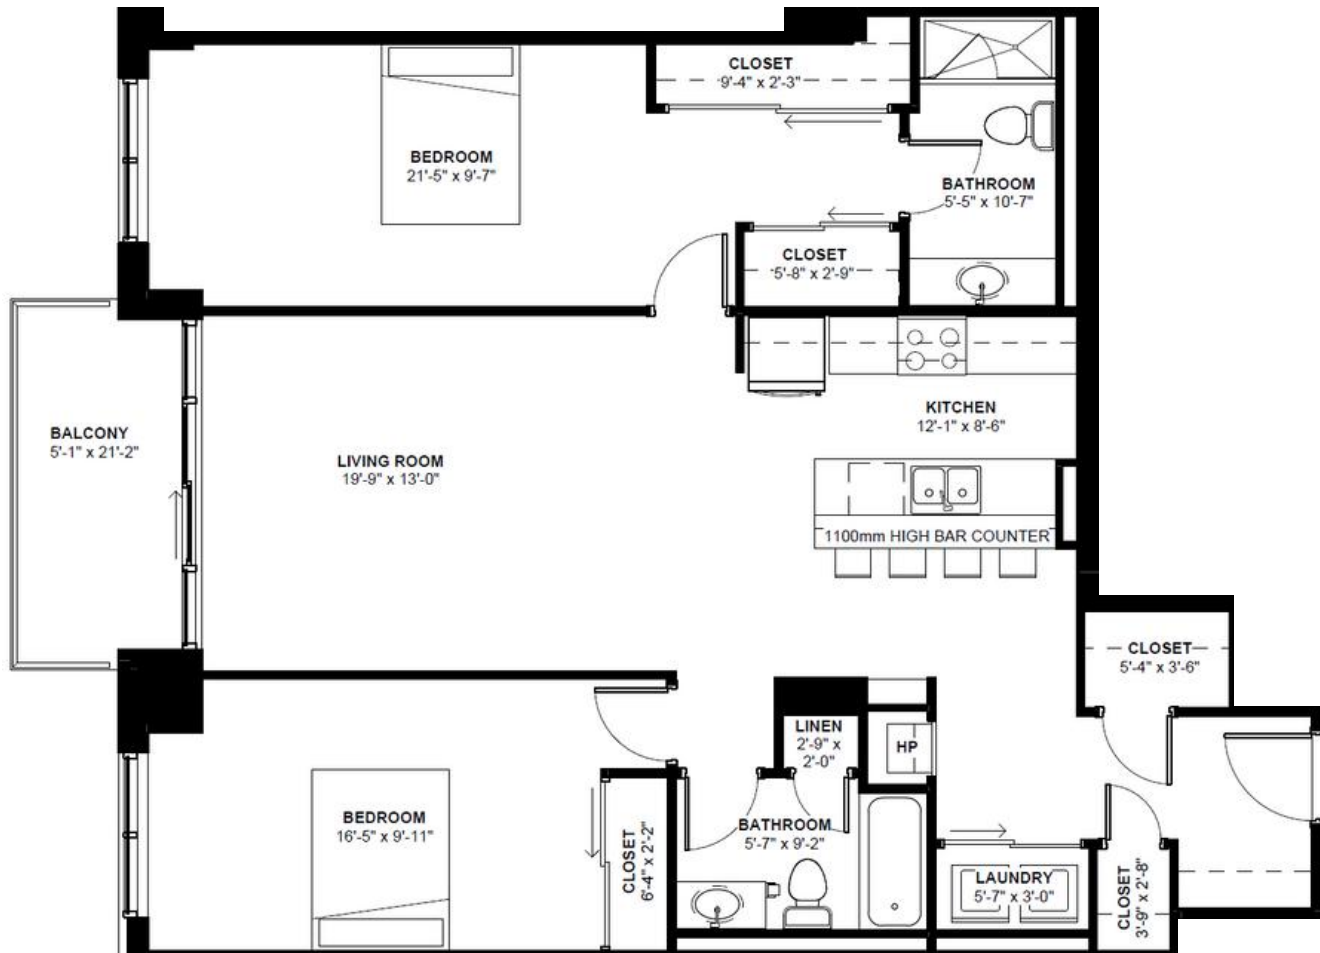

1272 SQ.FT.
2 Bedroom
2 Bathroom

YOUR REALTY
GROUP.CA

TERRAVERDE.CA
BENVENUTO A CASA

RE/MAX | RISE