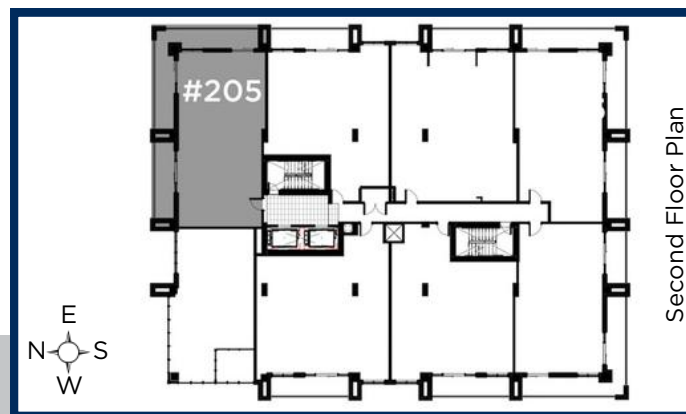

1207 SQ.FT.
2 Bedroom
2 Bathroom

YOUR REALTY
GROUP.CA

TERRAVERDE.CA
BENVENUTO A CASA

RE/MAX | RISE