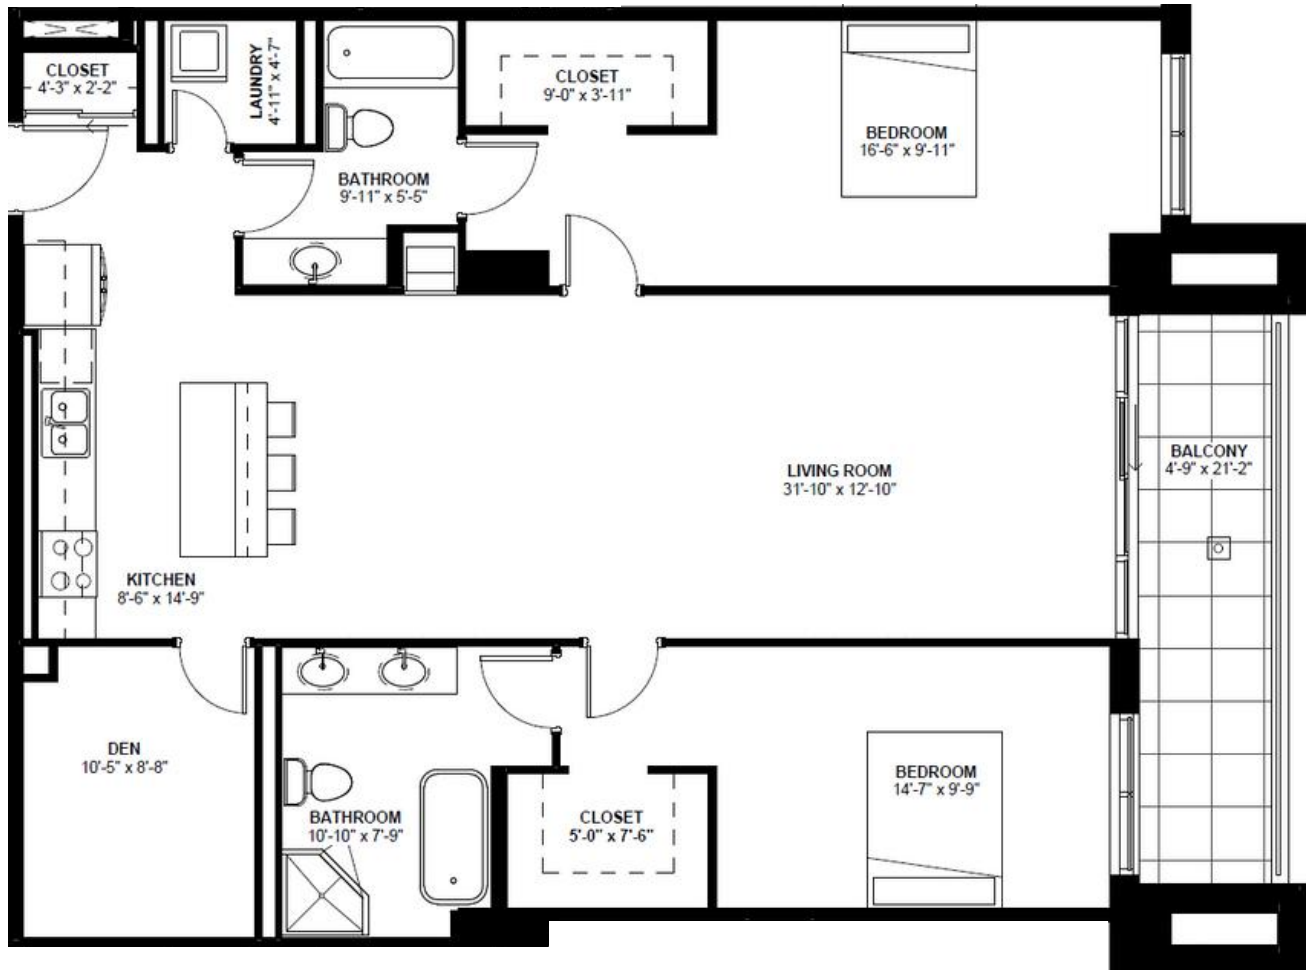

5TH-16TH
FLOORS

1463 SQ.FT.
2 Bedroom + Den
2 Bathroom