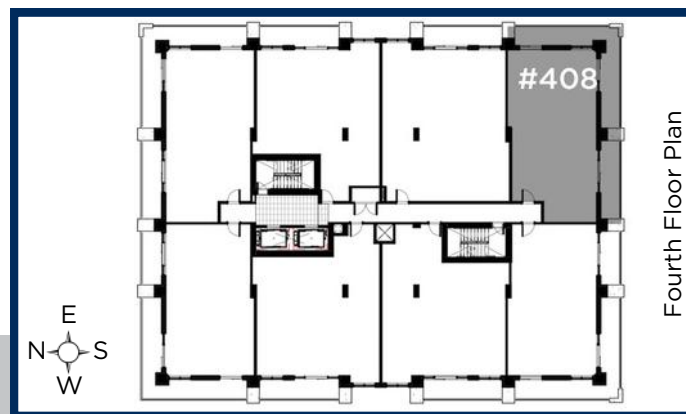

1116 SQ.FT.
2 Bedroom
2 Bathroom

YOUR REALTY
GROUP.CA

TERRAVERDE.CA

BENVENUTO A CASA

RE/MAX | RISE