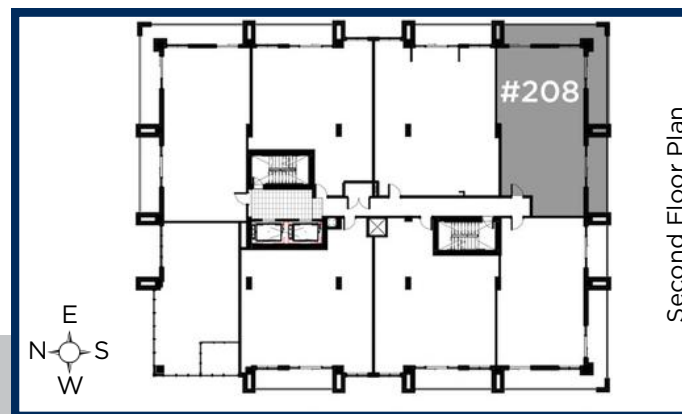

SECOND
FLOOR

1116 SQ.FT.
2 Bedroom
2 Bathroom

Second Floor Plan