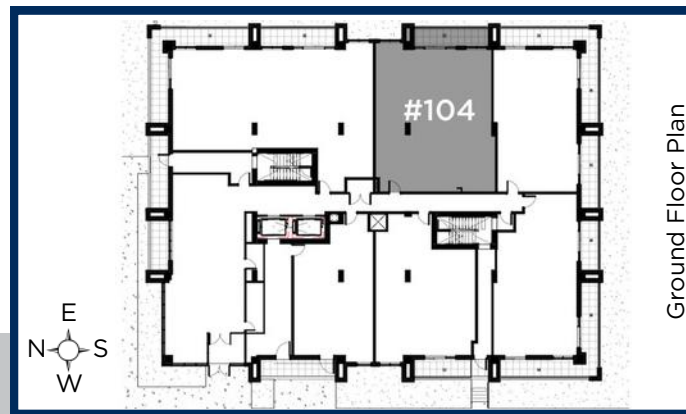

GROUND FLOOR

1447 SQ.FT.
2 Bedroom + Den
2 Bathroom

YOUR REALTY GROUP.CA

TERRAVERDE.CA
BENVENUTO A CASA