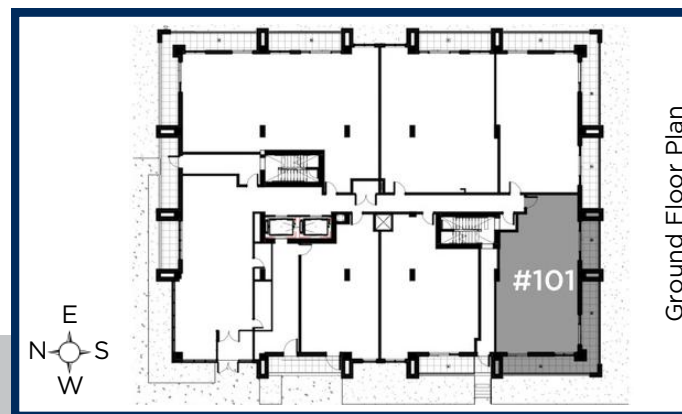

LA  
ROSA

GROUND  
FLOOR

1106 SQ.FT.  
2 Bedroom  
2 Bathroom

YOUR REALTY  
GROUP.CA

TERRAVERDE.CA  
BENVENUTO A CASA

RE/MAX | RISE

EXECUTIVES, BROKERAGE + INDIVIDUALLY OWNED AND OPERATED

LA  
PALMA

GROUND  
FLOOR

1106 SQ.FT.  
1 Bedroom  
2 Bathroom

YOUR REALTY  
GROUP.CA

TERRAVERDE.CA  
BENVENUTO A CASA

EXECUTIVES, BROKERAGE + INDEPENDENTLY OWNED AND OPERATED

All dimensions are approximate and subject to as-built variances. Actual usable floor space may vary from the stated floor area to a tolerance of 2% per Tarion Guidelines. Main Floor Plans do not have balconies but have exclusive use patio areas accessible via walkout at grade. Pricing and availability are subject to change with notice. E & O.E.