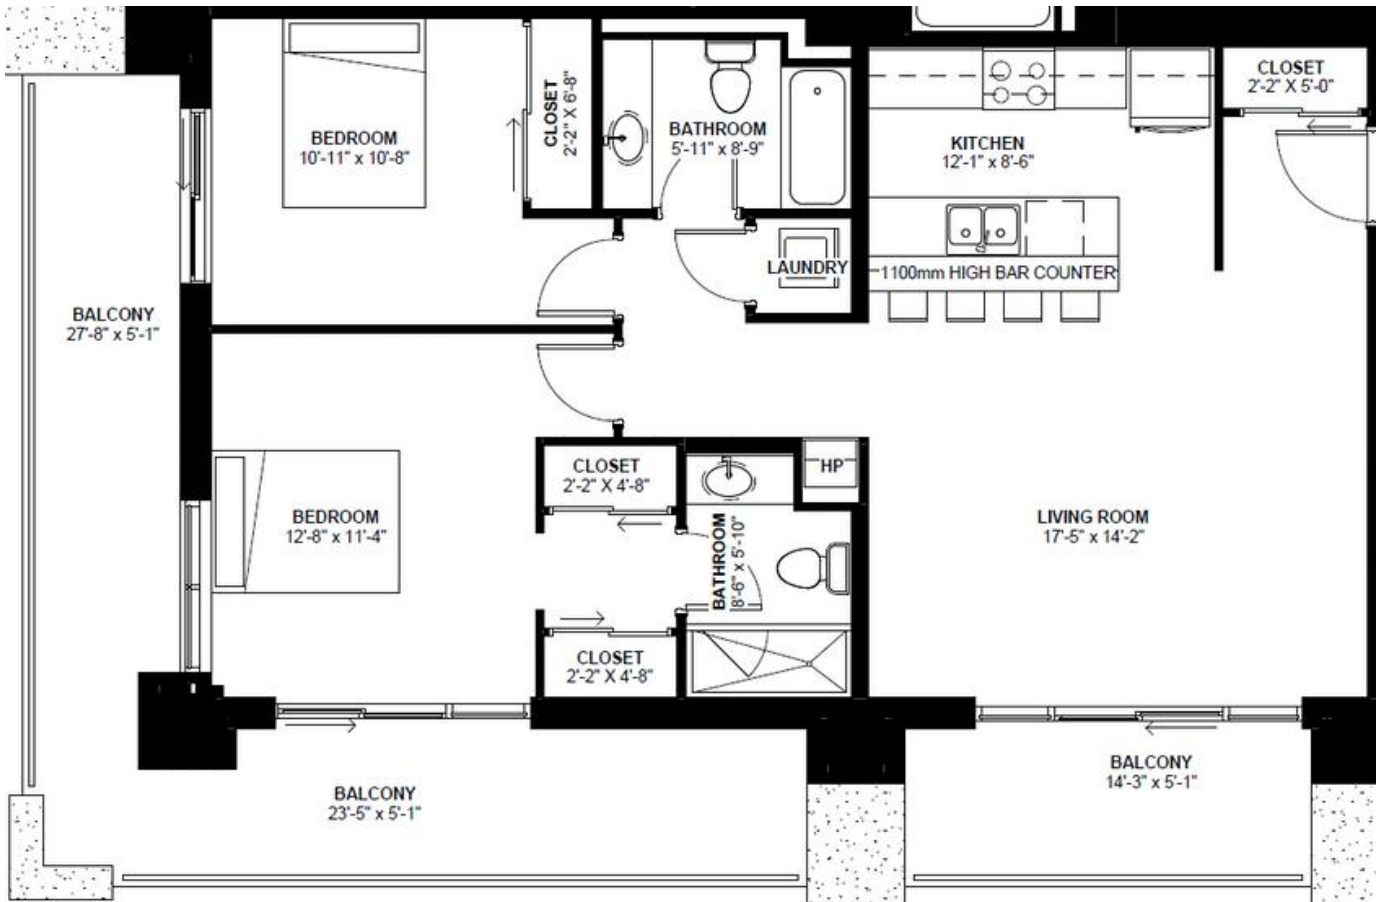

SECOND
FLOOR

1035 SQ.FT.
2 Bedroom
2 Bathroom