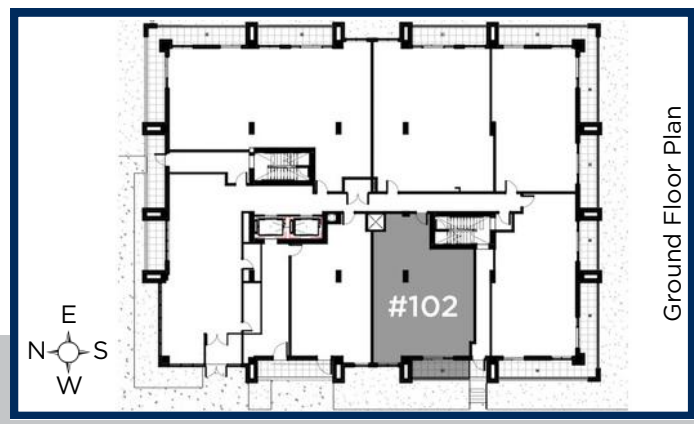

YOUR REALTY
GROUP.CA

TERRAVERDE.CA
BENVENUTO A CASA

All dimensions are approximate and subject to as-built variances. Actual usable floor space may vary from the stated floor area to a tolerance of 2% per Tarion Guidelines. Main Floor Plans do not have balconies but have exclusive use patio areas accessible via walkout at grade. Pricing and availability are subject to change with notice. E & O.E.