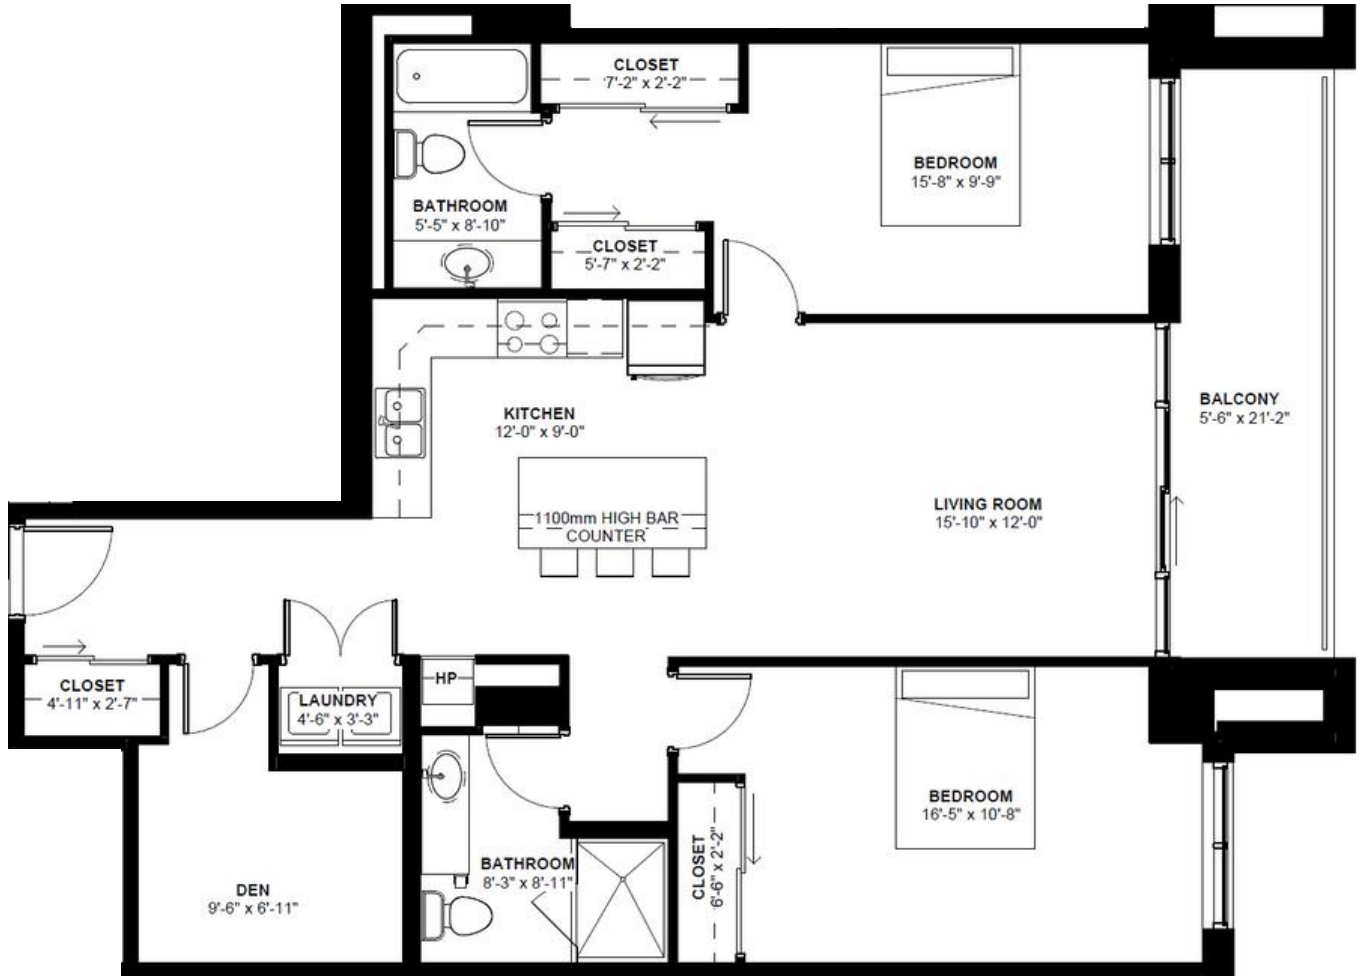

SECOND
FLOOR

1201 SQ.FT.
2 Bedroom + Den
2 Bathroom