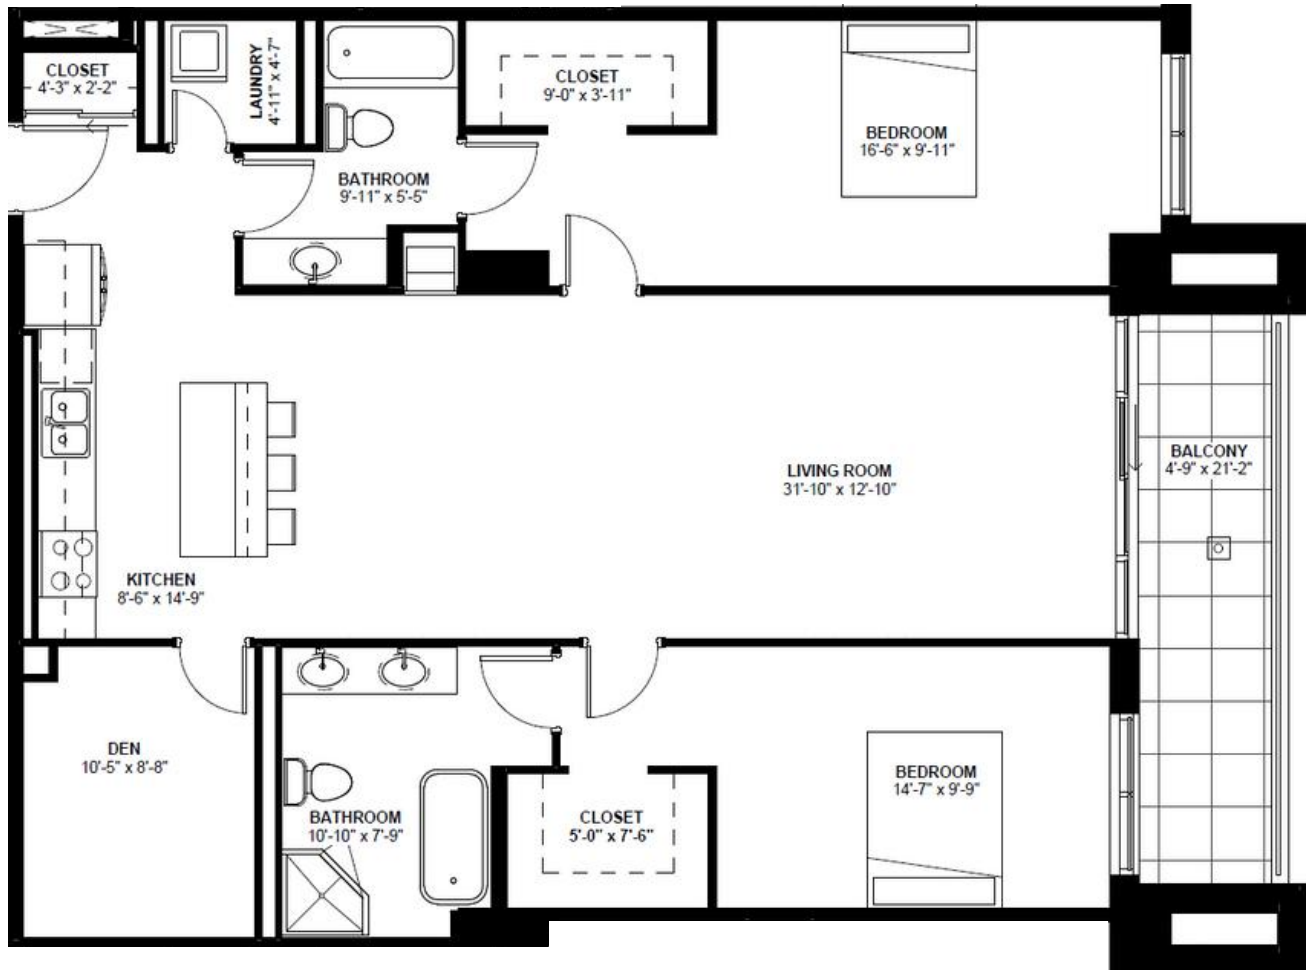

1447 SQ.FT.
2 Bedroom + Den
2 Bathroom

YOUR REALTY
GROUP.CA

TERRAVERDE.CA
BENVENUTO A CASA

RE/MAX | RISE