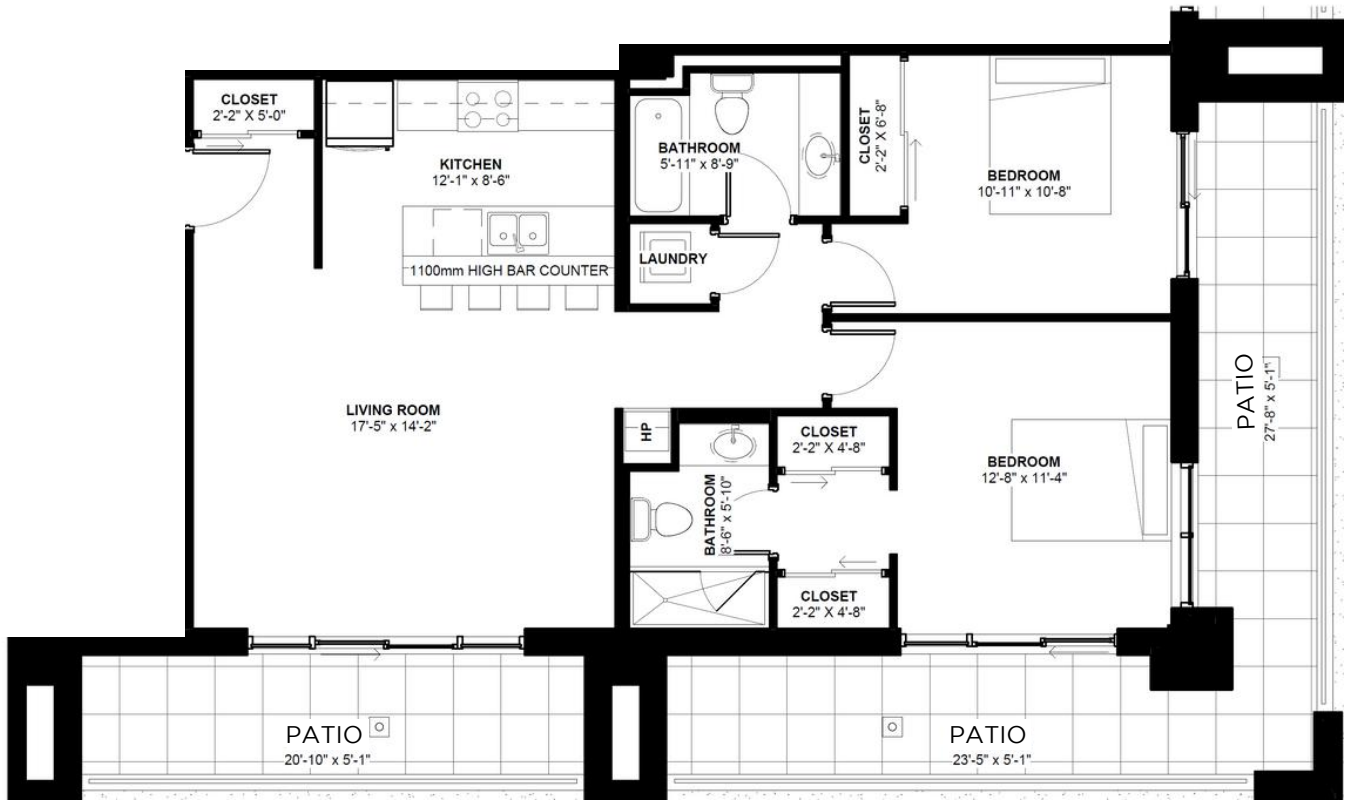

GROUND FLOOR

1028 SQ.FT.
2 Bedroom
2 Bathroom

YOUR REALTY
GROUP.CA

TERRAVERDE.CA

BENVENUTO A CASA