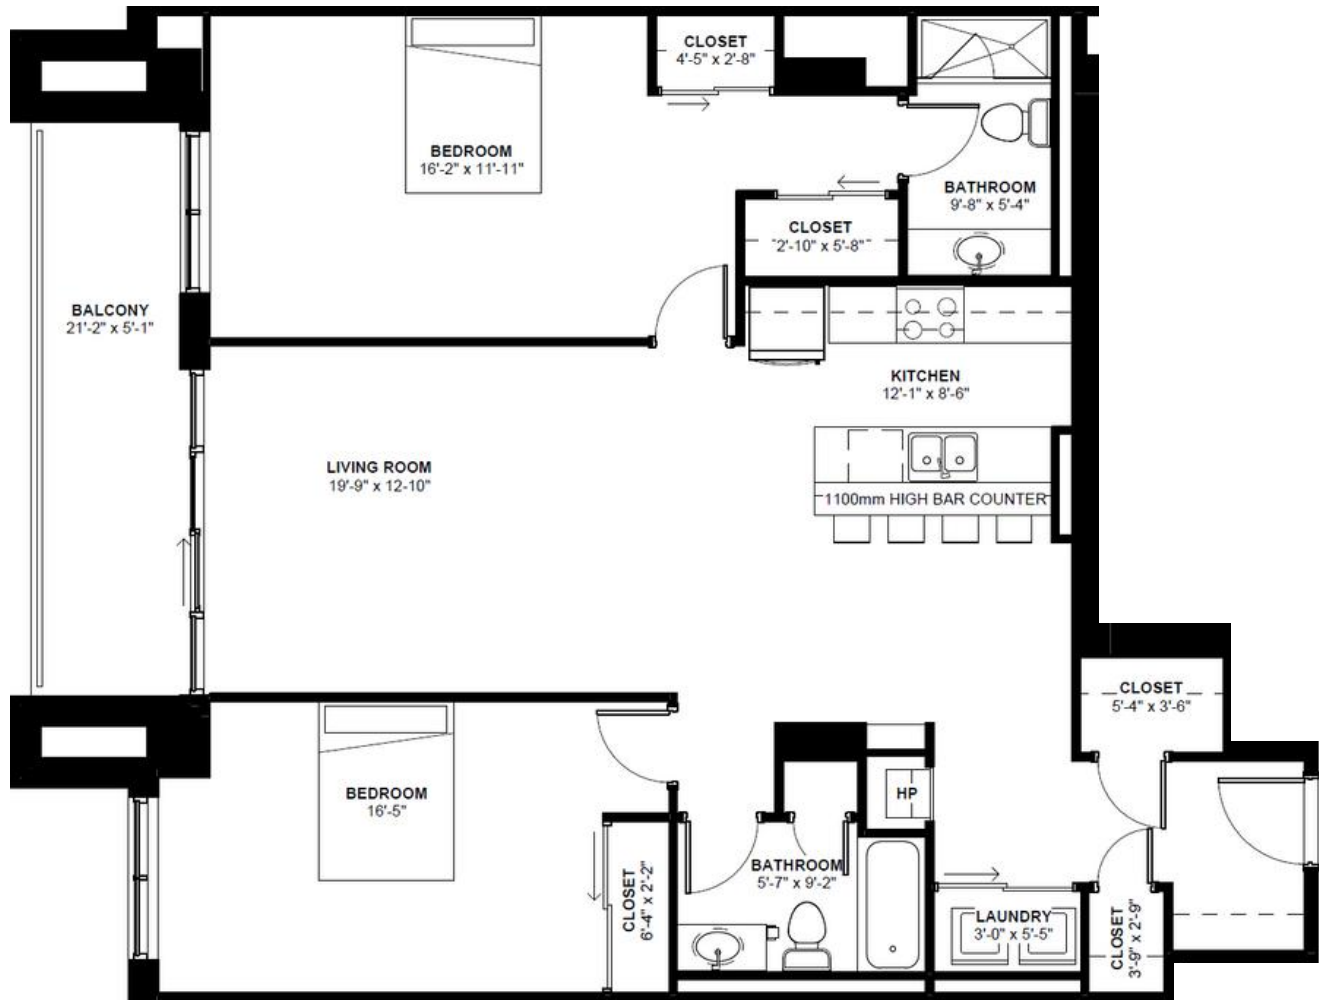

SECOND
FLOOR

1365 SQ.FT.
2 Bedroom
2 Bathroom