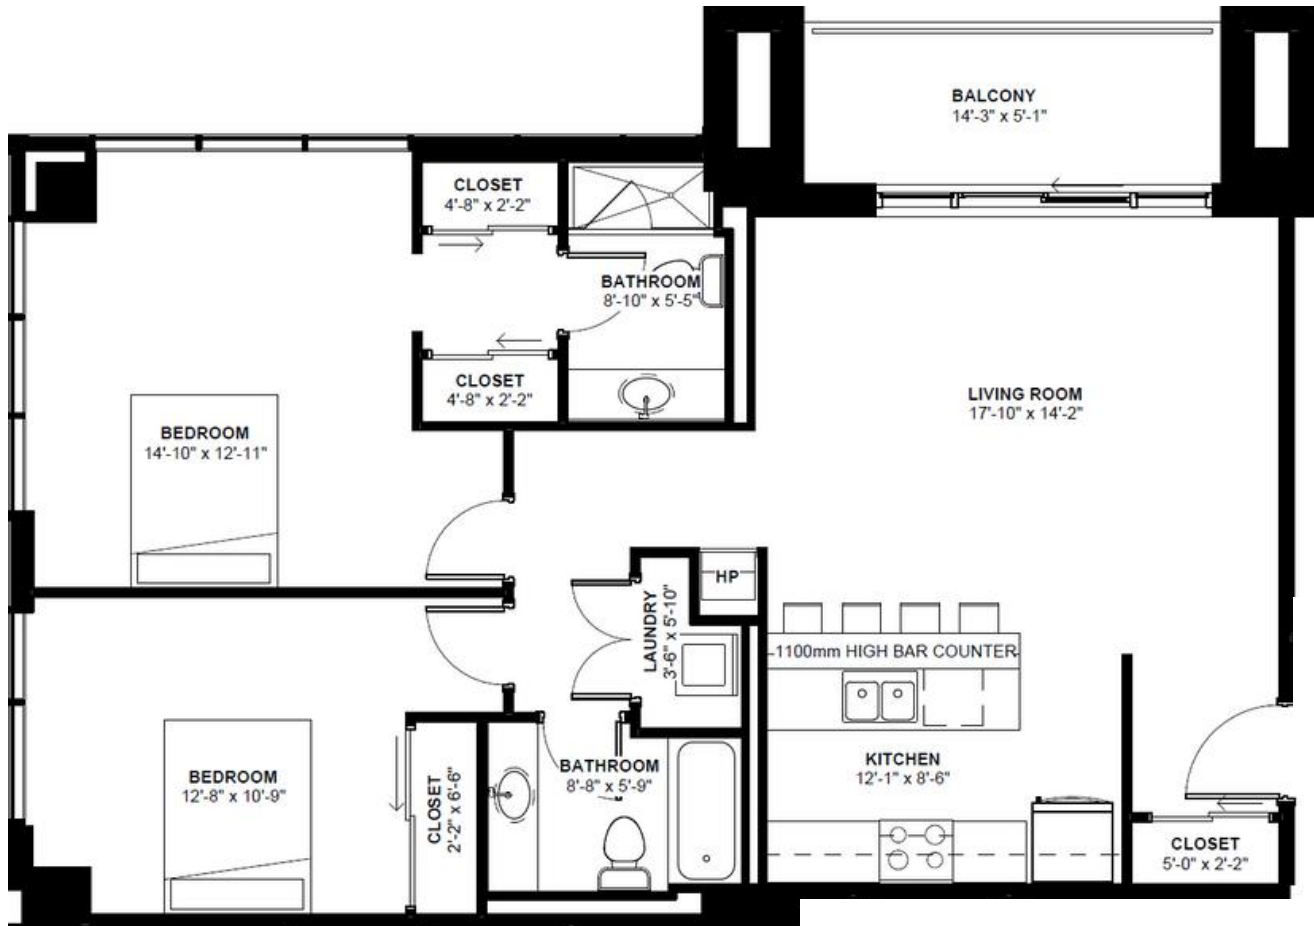

1129 SQ.FT.
2 Bedroom
2 Bathroom

YOUR REALTY
GROUP.CA

TERRAVERDE.CA

BENVENUTO A CASA

RE/MAX | RISE