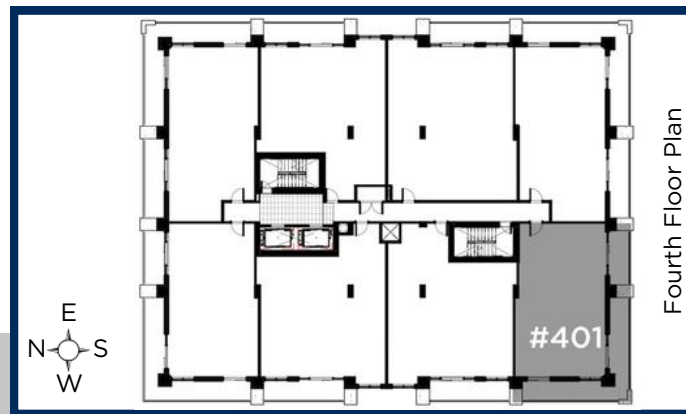

1035 SQ.FT.
2 Bedroom
2 Bathroom

YOUR REALTY
GROUP.CA

TERRAVERDE.CA

BENVENUTO A CASA

RE/MAX | RISE