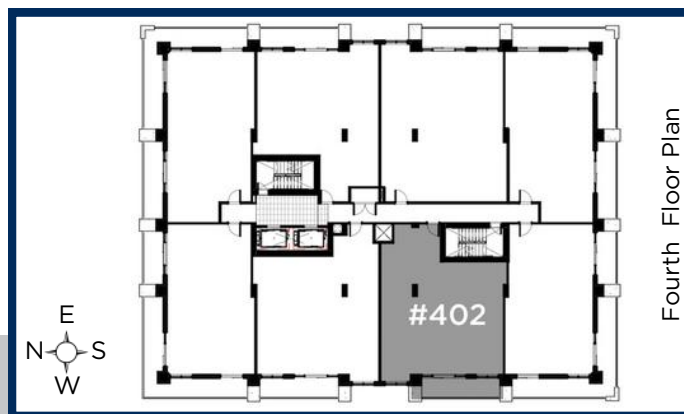

FOURTH
FLOOR

1256 SQ.FT.
2 Bedroom
2 Bathroom
Barrier Free