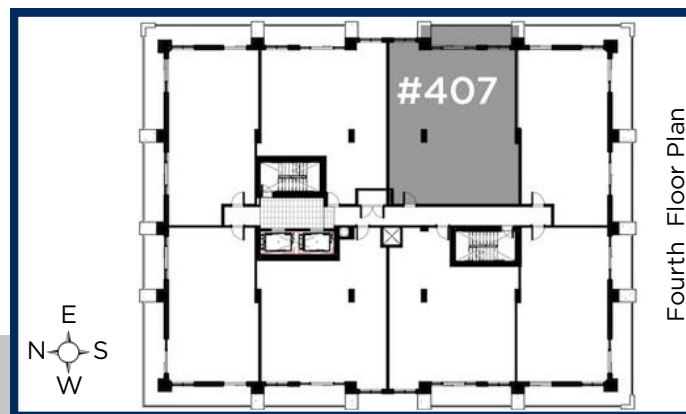

FOURTH
FLOOR

1447 SQ.FT.
2 Bedroom + Den
2 Bathroom

Fourth Floor Plan