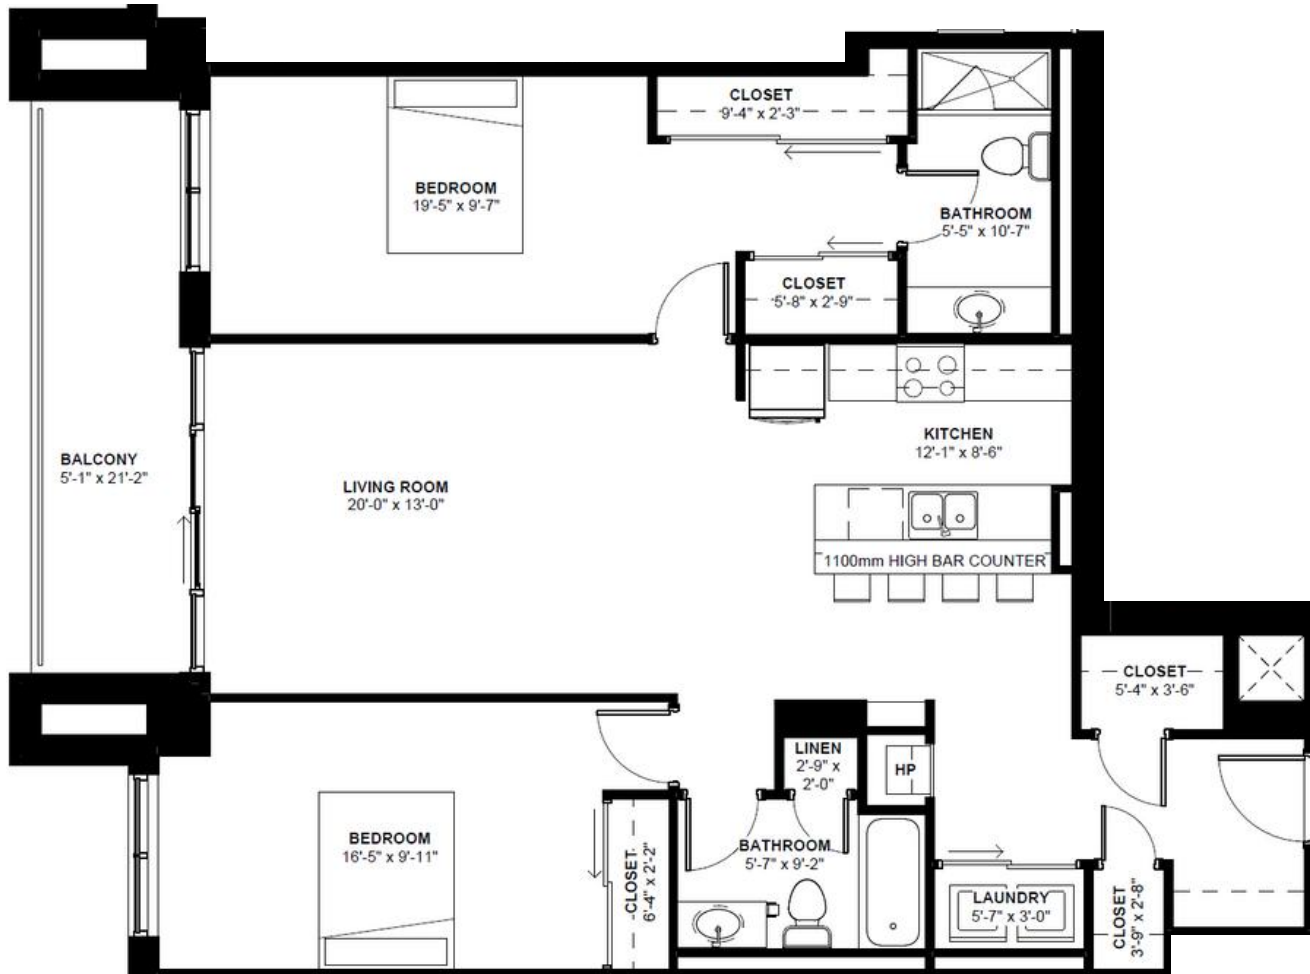

1257 SQ.FT.
2 Bedroom
2 Bathroom

YOUR REALTY
GROUP.CA

TERRAVERDE.CA
BENVENUTO A CASA

RE/MAX | RISE

EXECUTIVES, BROKERAGE + INDIVIDUALLY OWNED AND OPERATED