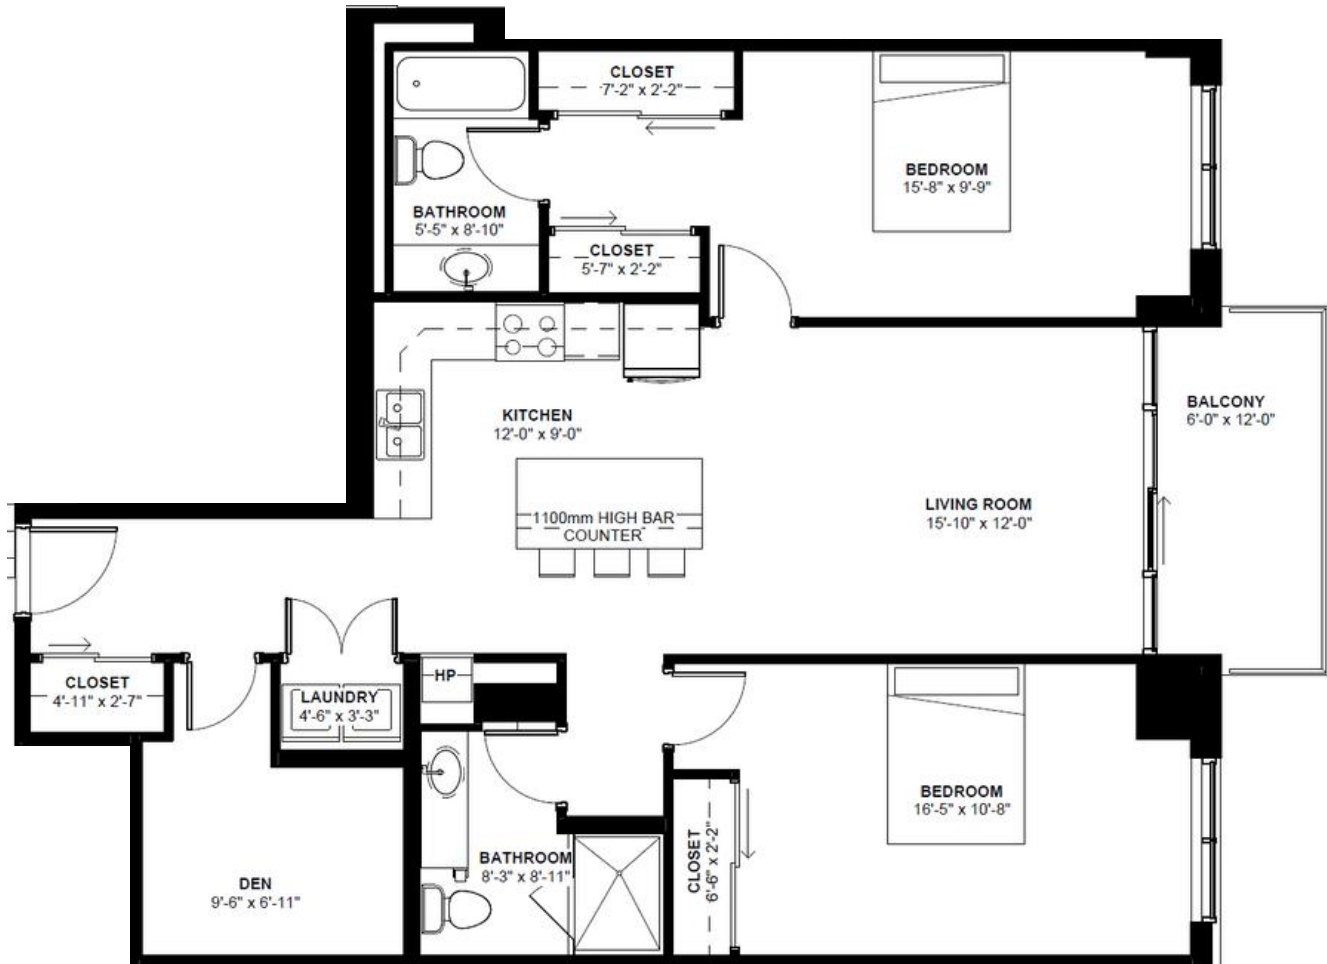

5TH-12TH
FLOORS

1217 SQ.FT.
2 Bedroom + Den
2 Bathroom