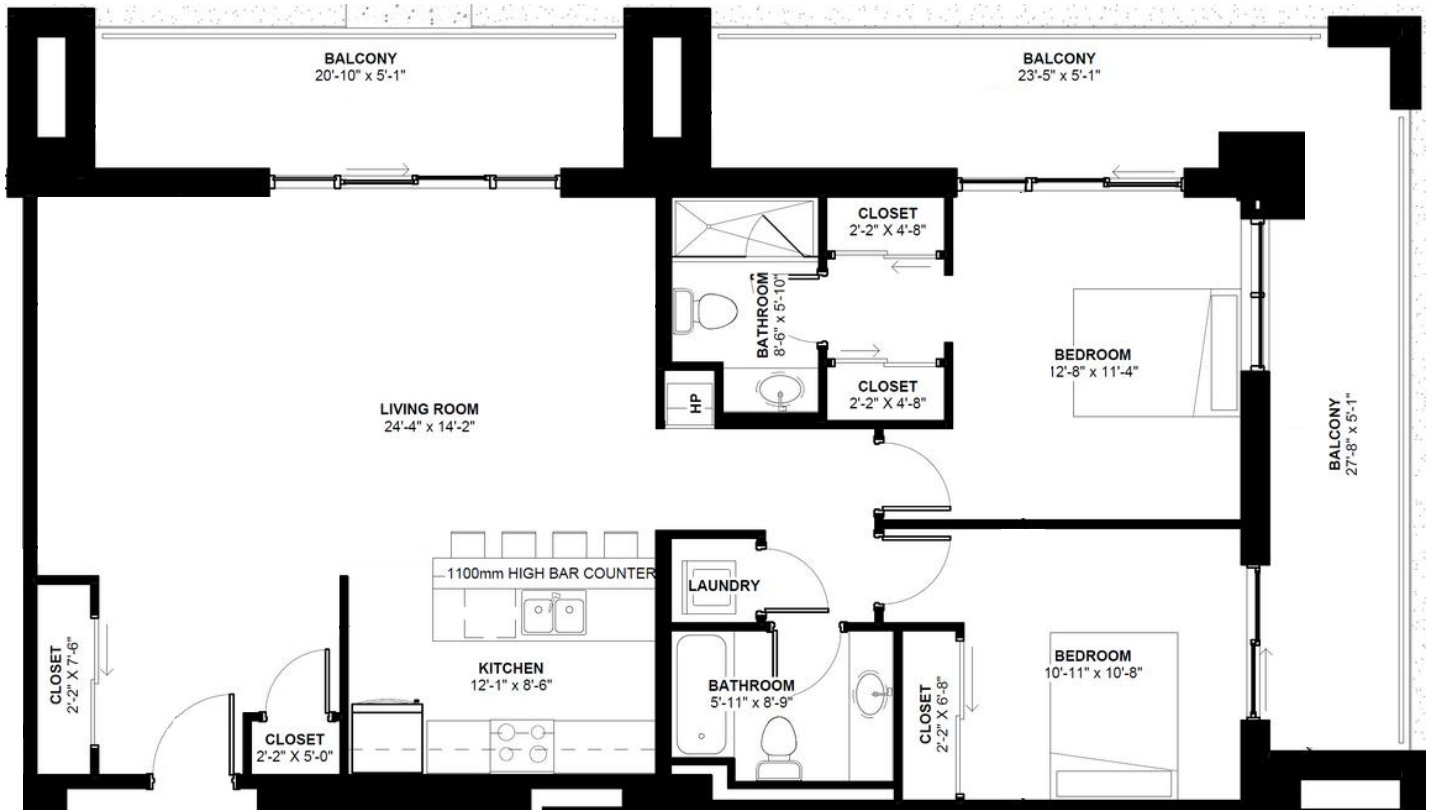

1207 SQ.FT.
2 Bedroom
2 Bathroom

YOUR REALTY
GROUP.CA

TERRAVERDE.CA
BENVENUTO A CASA

RE/MAX | RISE