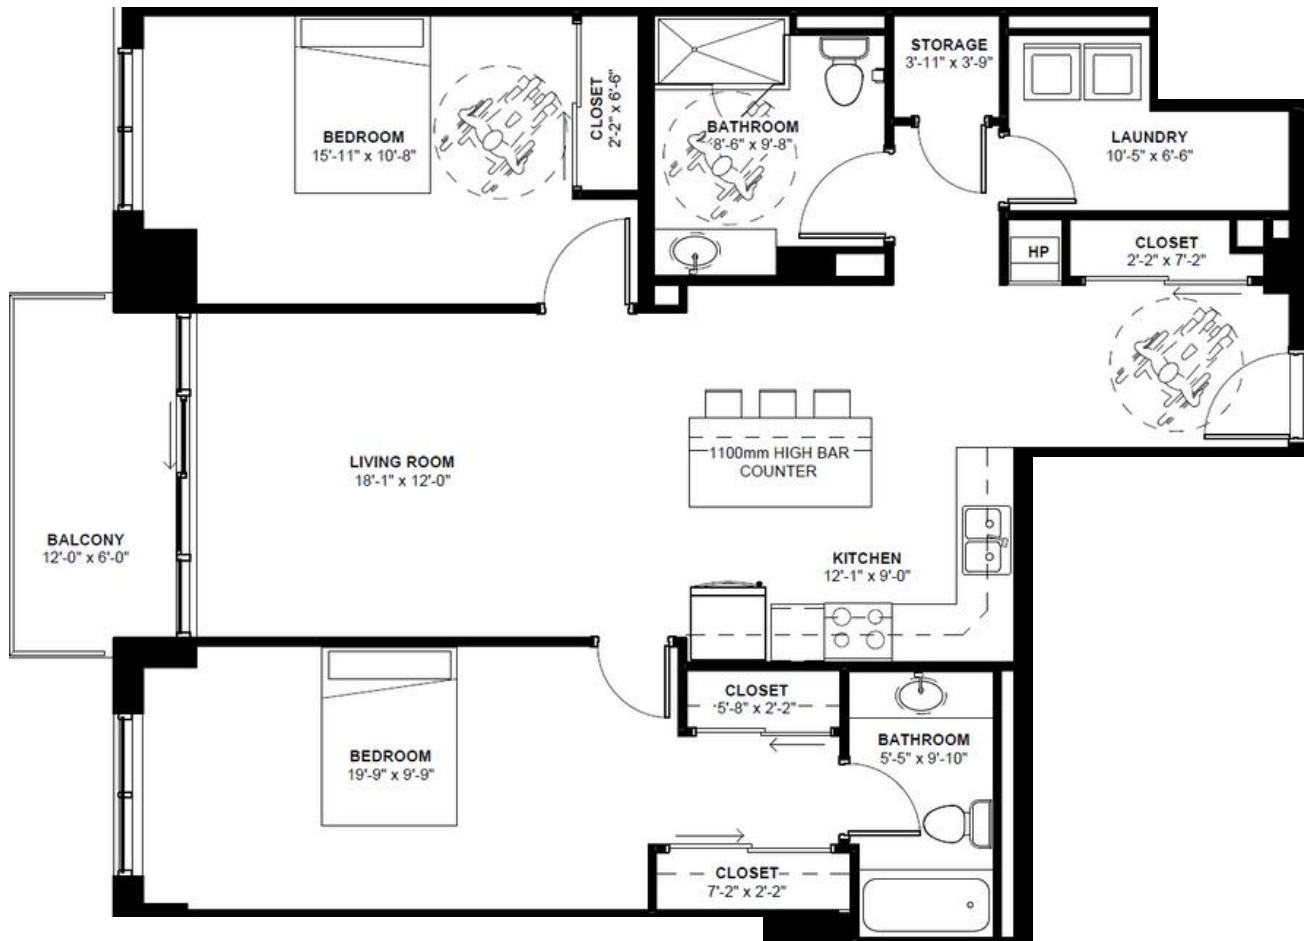

5TH-16TH
FLOORS

1273 SQ.FT.
2 Bedroom
2 Bathroom
Barrier Free