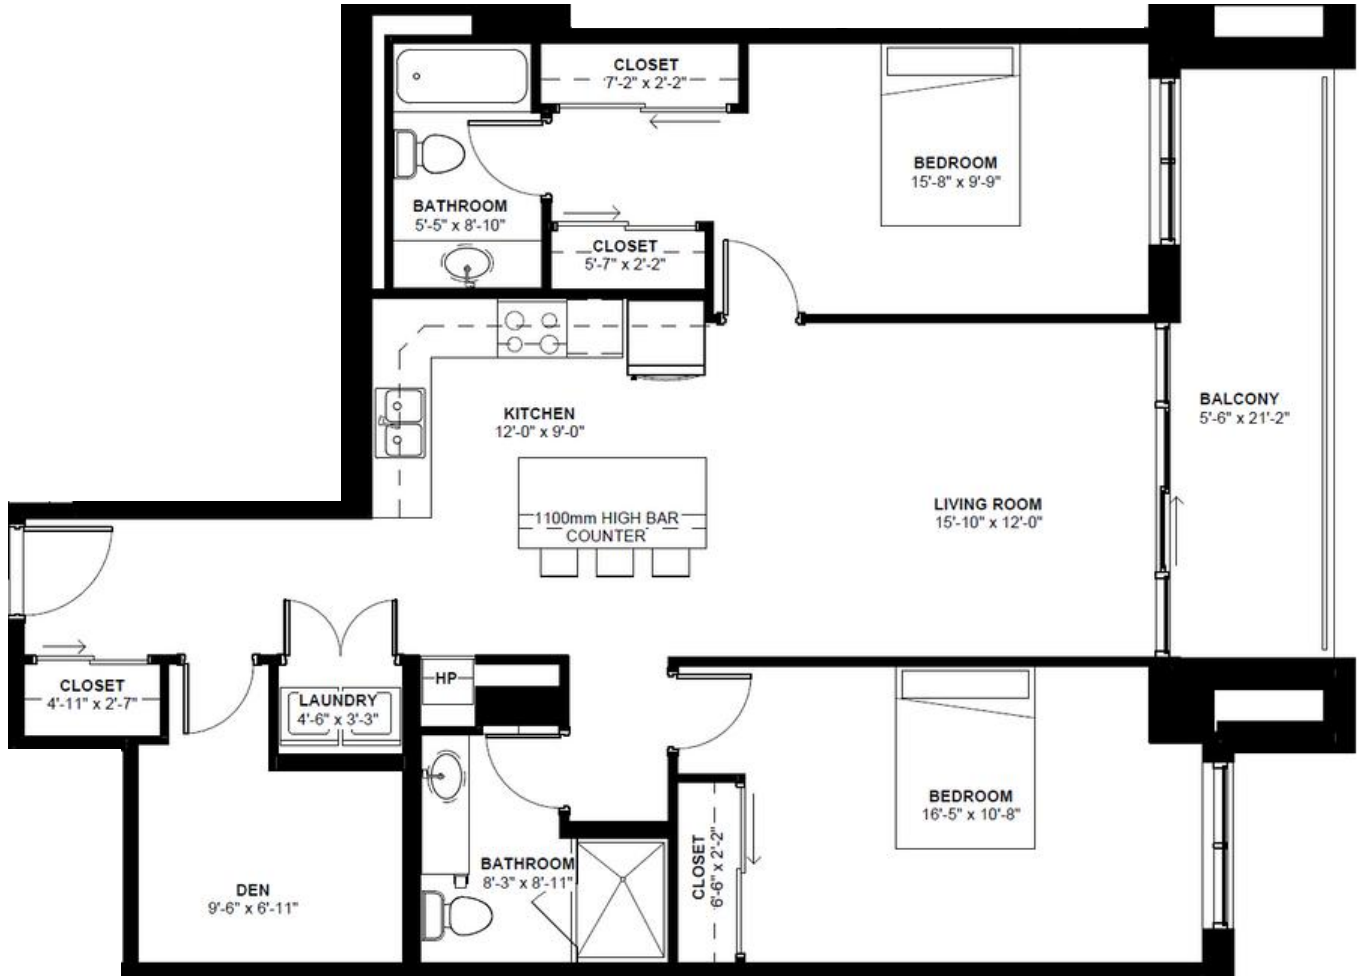

THIRD
FLOOR

1201 SQ.FT.
2 Bedroom + Den
2 Bathroom