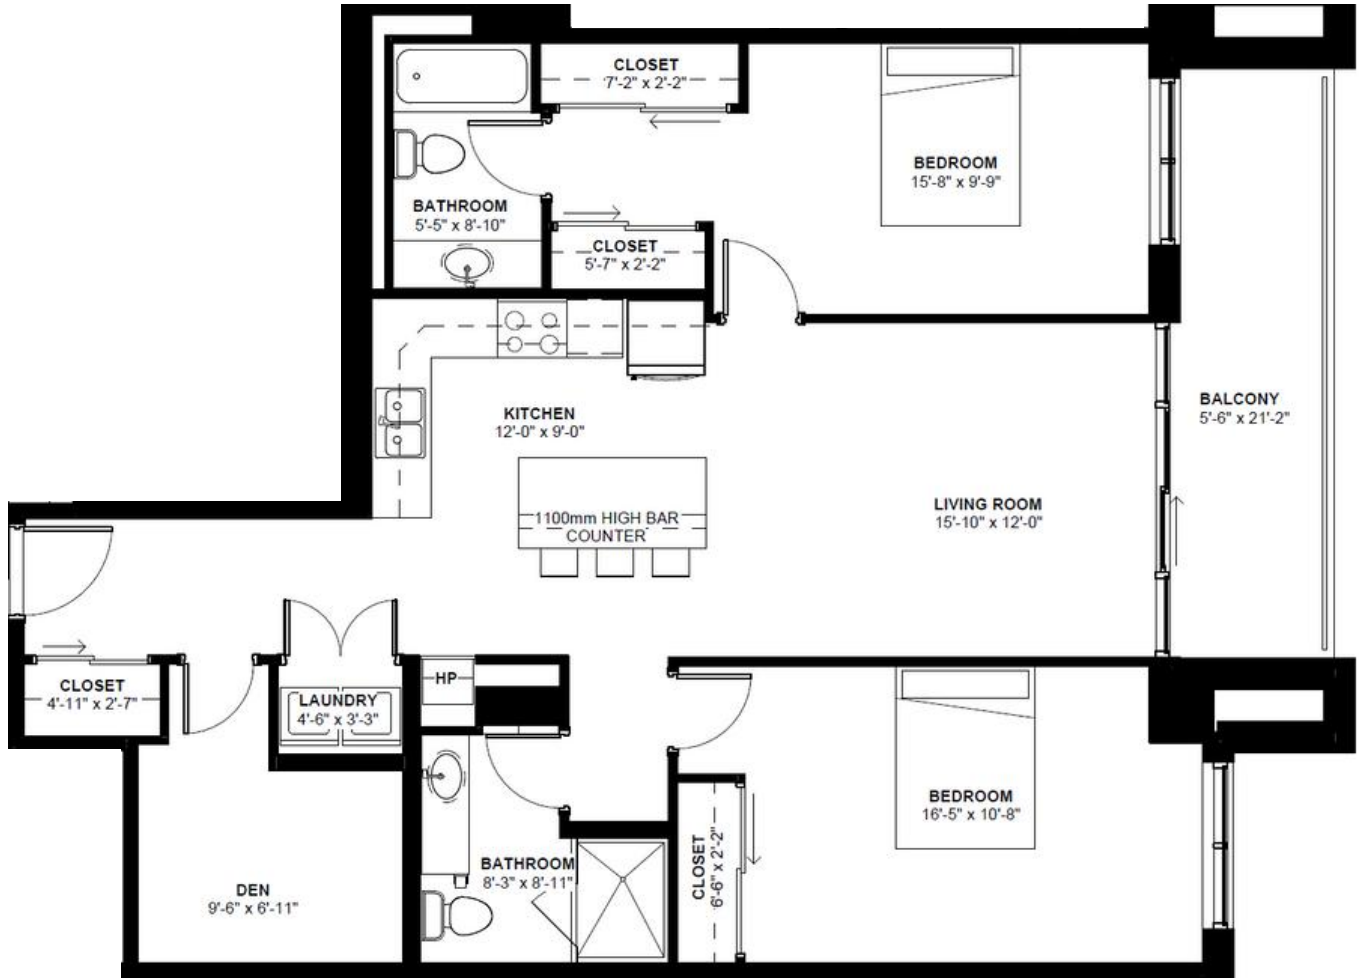

FOURTH
FLOOR

1201 SQ.FT.
2 Bedroom + Den
2 Bathroom