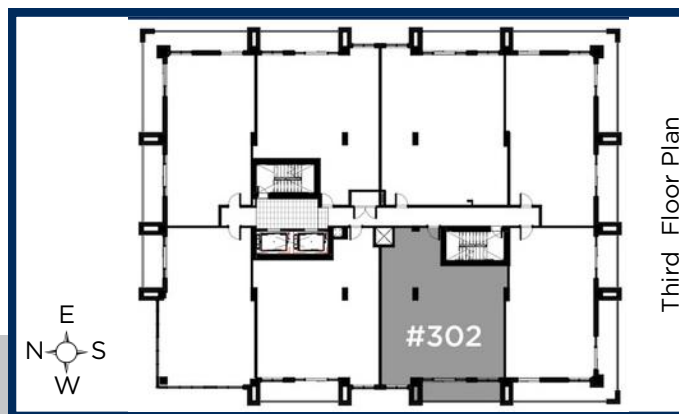

1256 SQ.FT.
2 Bedroom
2 Bathroom
Barrier Free

YOUR REALTY
GROUP.CA

TERRAVERDE.CA
BENVENUTO A CASA

RE/MAX | RISE