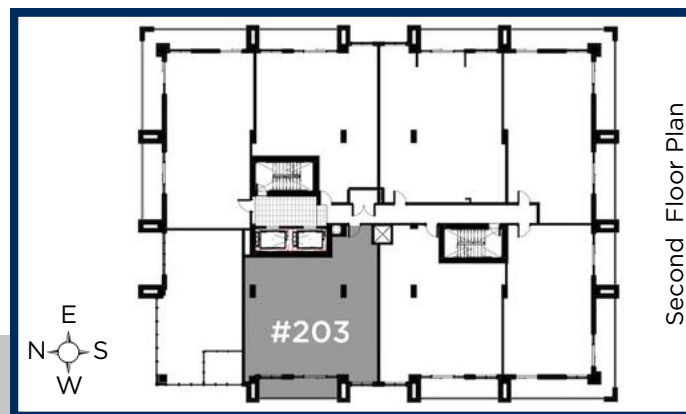

SECOND
FLOOR

1365 SQ.FT.
2 Bedroom
2 Bathroom