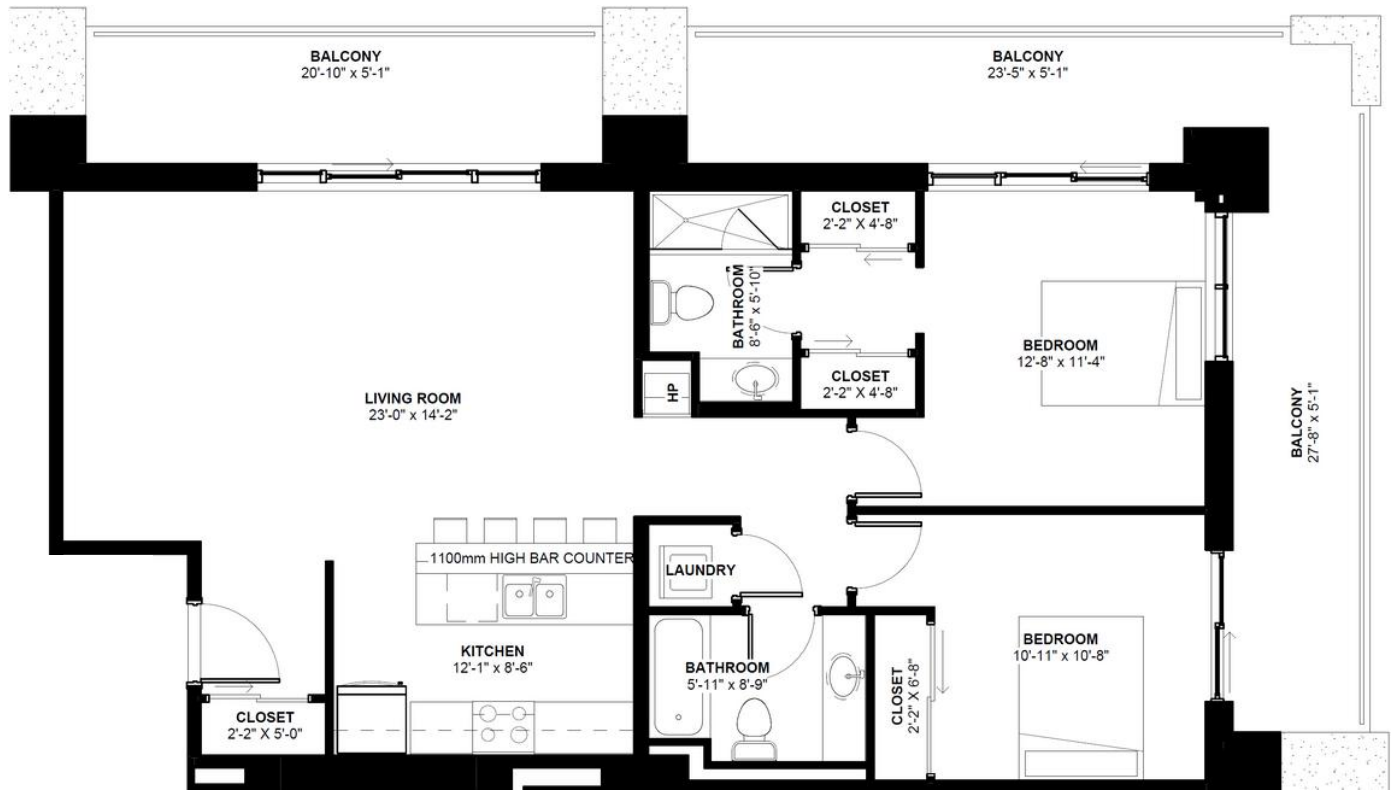

1032 SQ.FT.
2 Bedroom
2 Bathroom

YOUR REALTY
GROUP.CA

TERRAVERDE.CA

BENVENUTO A CASA

RE/MAX | RISE