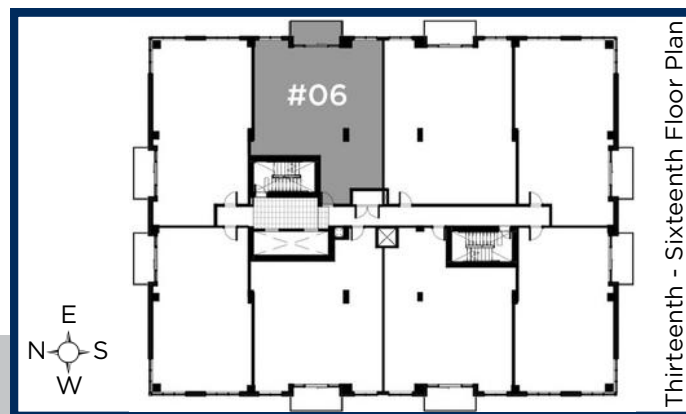

TERRAVERDE.CA

BENVENUTO A CASA

RE/MAX | RISE

EXECUTIVES, BROKERAGE + INDEPENDENTLY OWNED AND OPERATED

LA  
ISOLA

13TH-16TH  
FLOORS

1217 SQ.FT.  
2 Bedroom + Den  
2 Bathroom  
Barrier Free

YOUR REALTY  
GROUP.CA