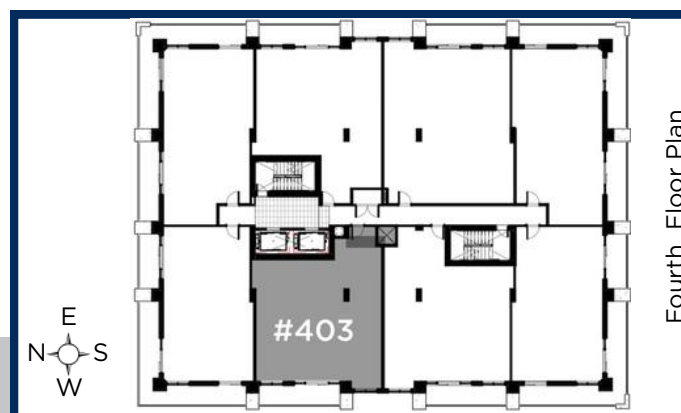

1257 SQ.FT.
2 Bedroom
2 Bathroom

YOUR REALTY
GROUP.CA

TERRAVERDE.CA
BENVENUTO A CASA

RE/MAX | RISE

EXECUTIVES, BROKERAGE + INDIVIDUALLY OWNED AND OPERATED