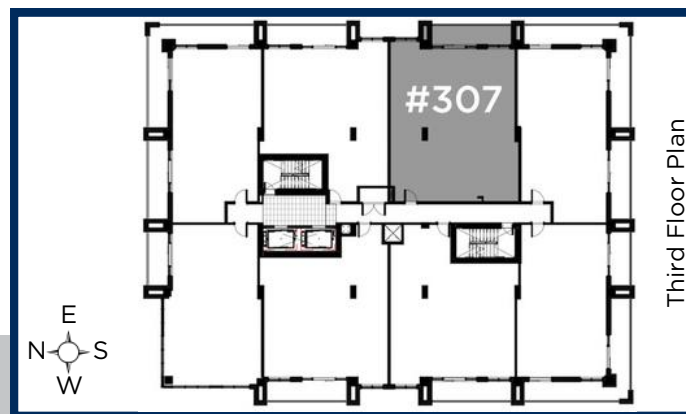

1447 SQ.FT.
2 Bedroom + Den
2 Bathroom

YOUR REALTY
GROUP.CA

TERRAVERDE.CA
BENVENUTO A CASA

RE/MAX | RISE