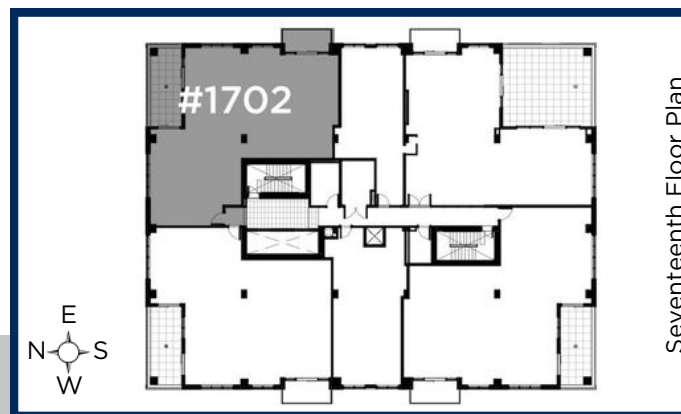

1837 SQ.FT.
2 Bedroom
2 Bathroom
Balcony & Terrace
Optional Den

YOUR REALTY
GROUP.CA

TERRAVERDE.CA
BENVENUTO A CASA

RE/MAX | RISE