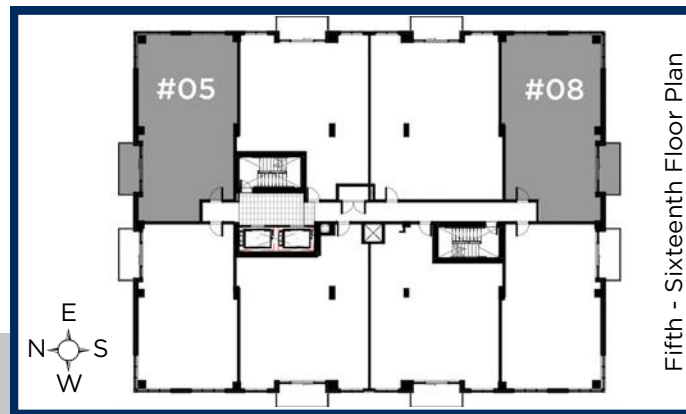

1248 SQ.FT.
2 Bedroom
2 Bathroom

YOUR REALTY
GROUP.CA

TERRAVERDE.CA
BENVENUTO A CASA

RE/MAX | RISE