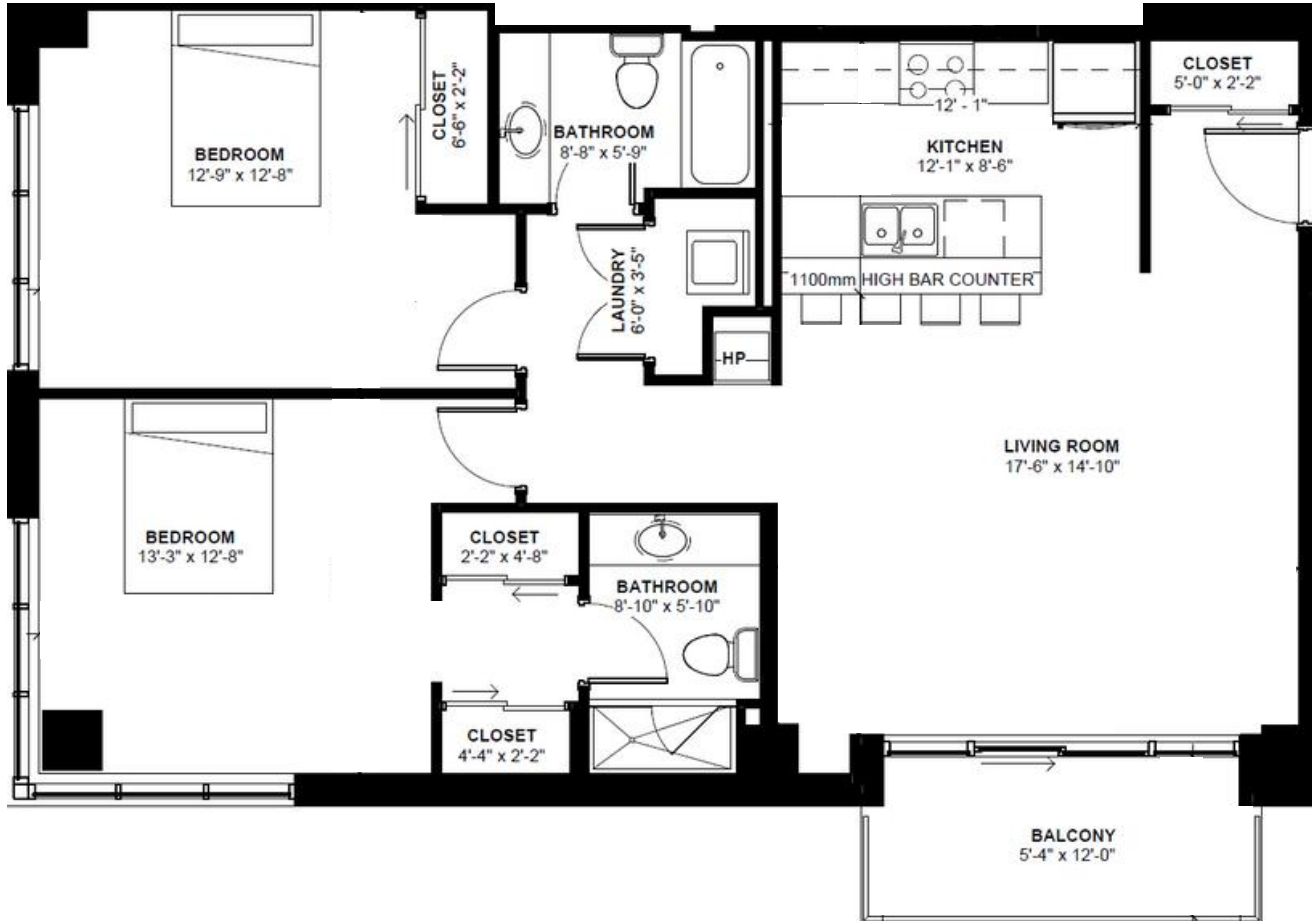

5TH-16TH
FLOORS

1149 SQ.FT.
2 Bedroom
2 Bathroom

YOUR REALTY
GROUP.CA

TERRAVERDE.CA
BENVENUTO A CASA