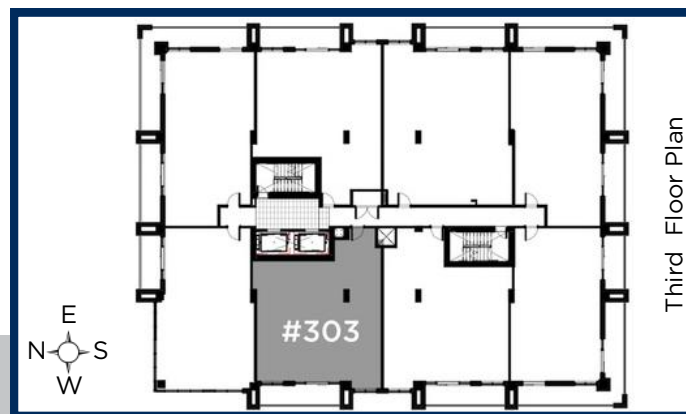

1257 SQ.FT.
2 Bedroom
2 Bathroom

YOUR REALTY
GROUP.CA

TERRAVERDE.CA
BENVENUTO A CASA

RE/MAX | RISE