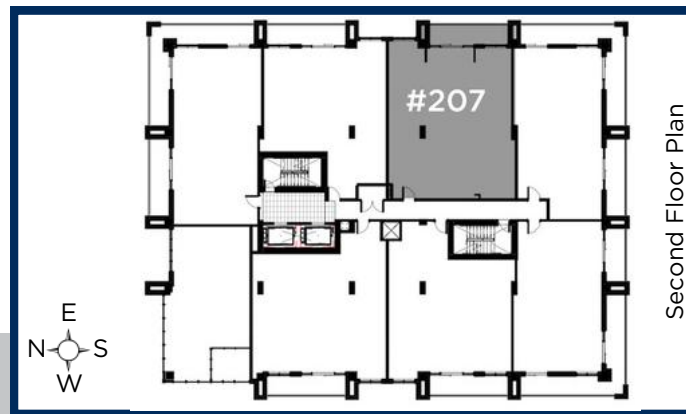

SECOND FLOOR

1447 SQ.FT.
2 Bedroom + Den
2 Bathroom

YOUR REALTY
GROUP.CA

TERRAVERDE.CA
BENVENUTO A CASA