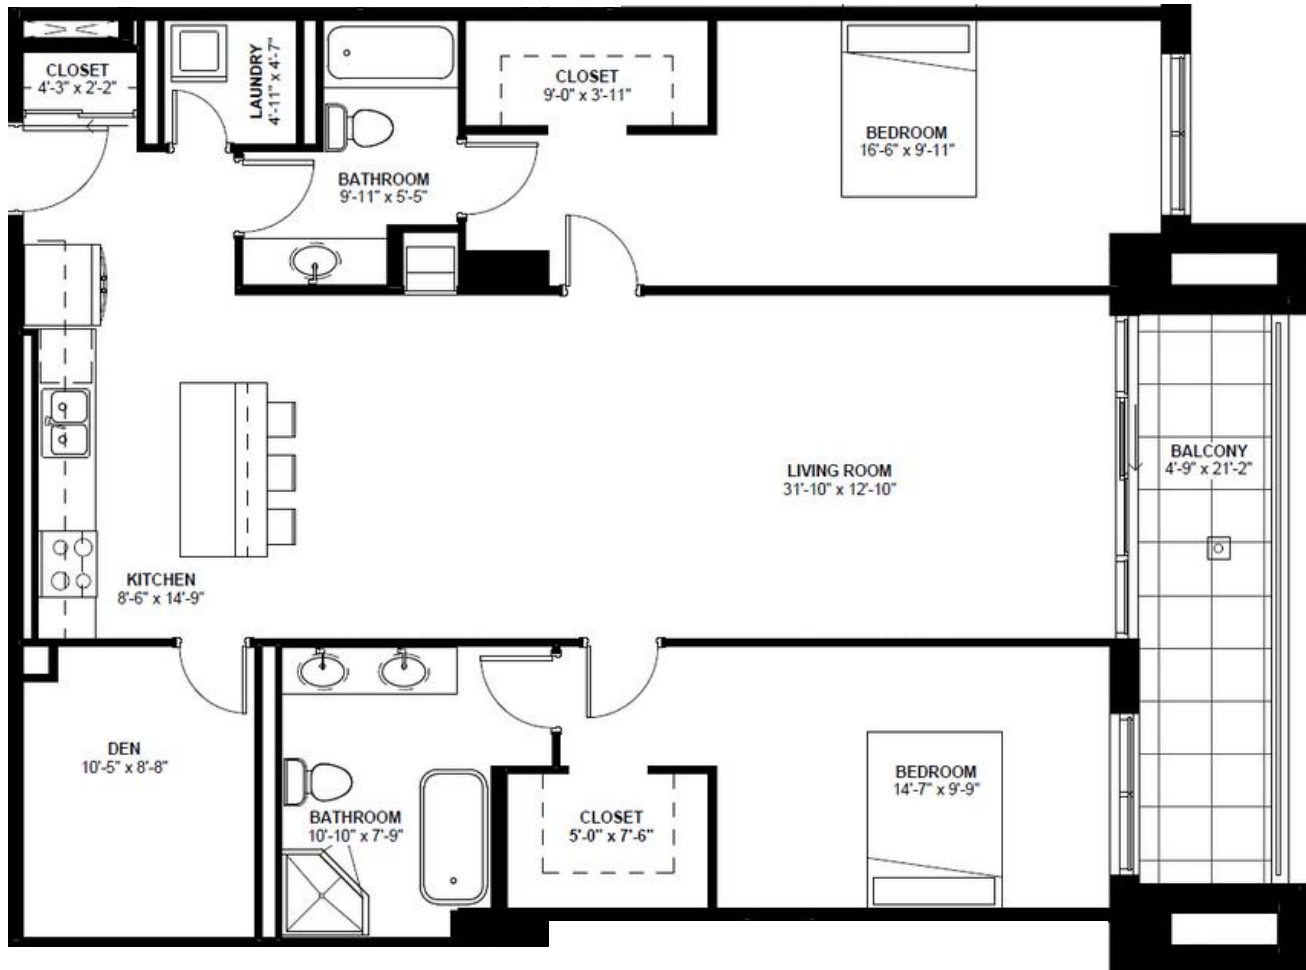

SECOND FLOOR

1447 SQ.FT.
2 Bedroom + Den
2 Bathroom

YOUR REALTY
GROUP.CA

TERRAVERDE.CA
BENVENUTO A CASA