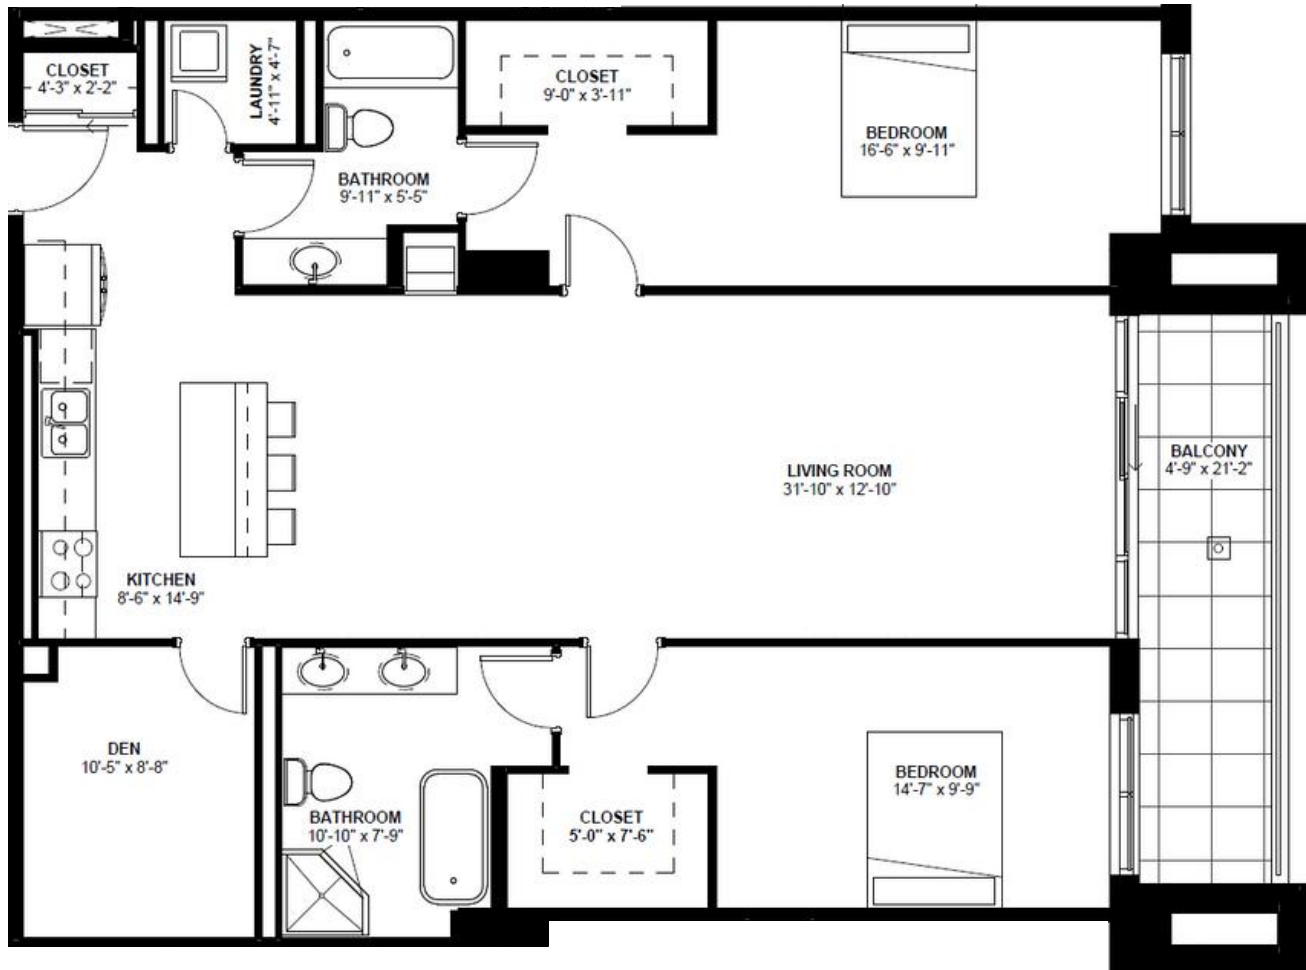

FOURTH
FLOOR

1447 SQ.FT.
2 Bedroom + Den
2 Bathroom

Fourth Floor Plan