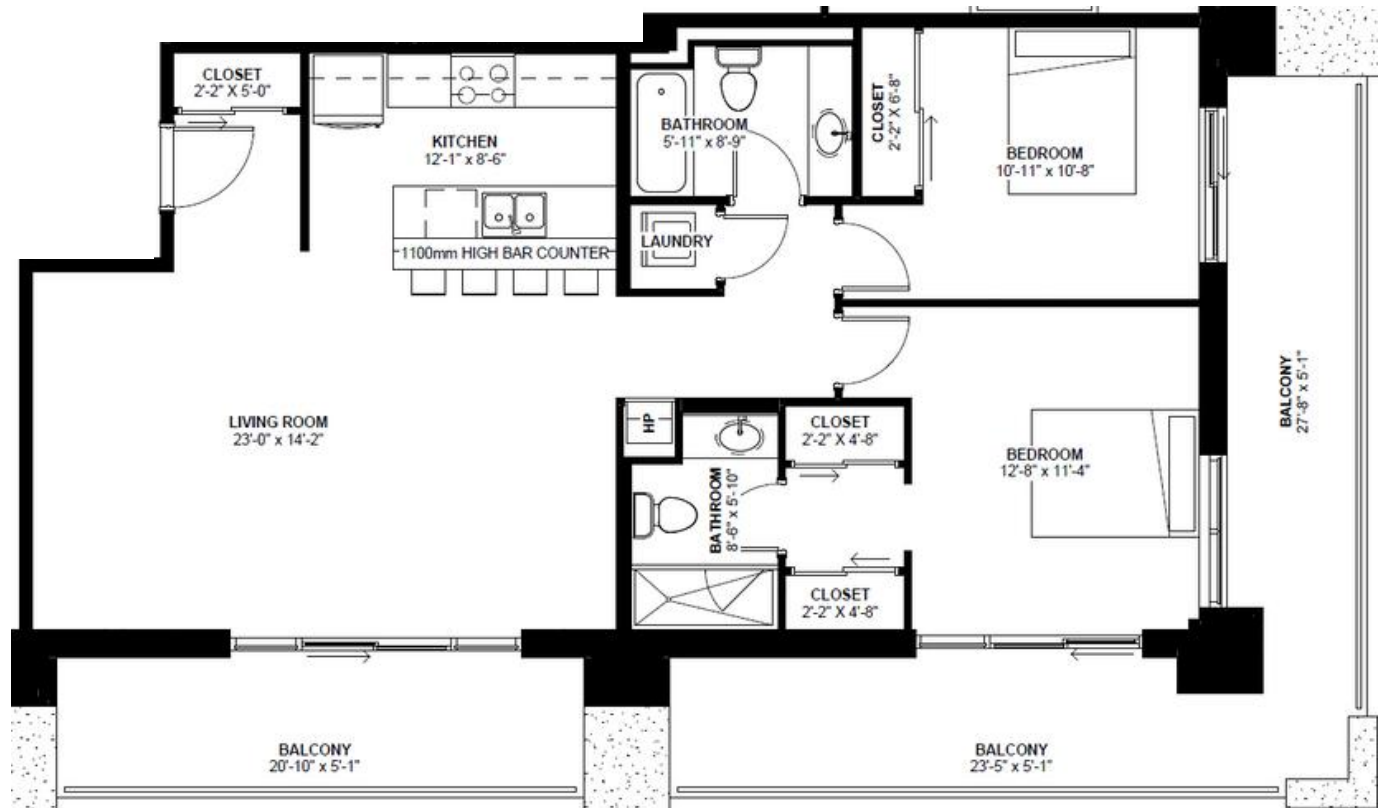

1116 SQ.FT.
2 Bedroom
2 Bathroom

YOUR REALTY
GROUP.CA

TERRAVERDE.CA

BENVENUTO A CASA

RE/MAX | RISE