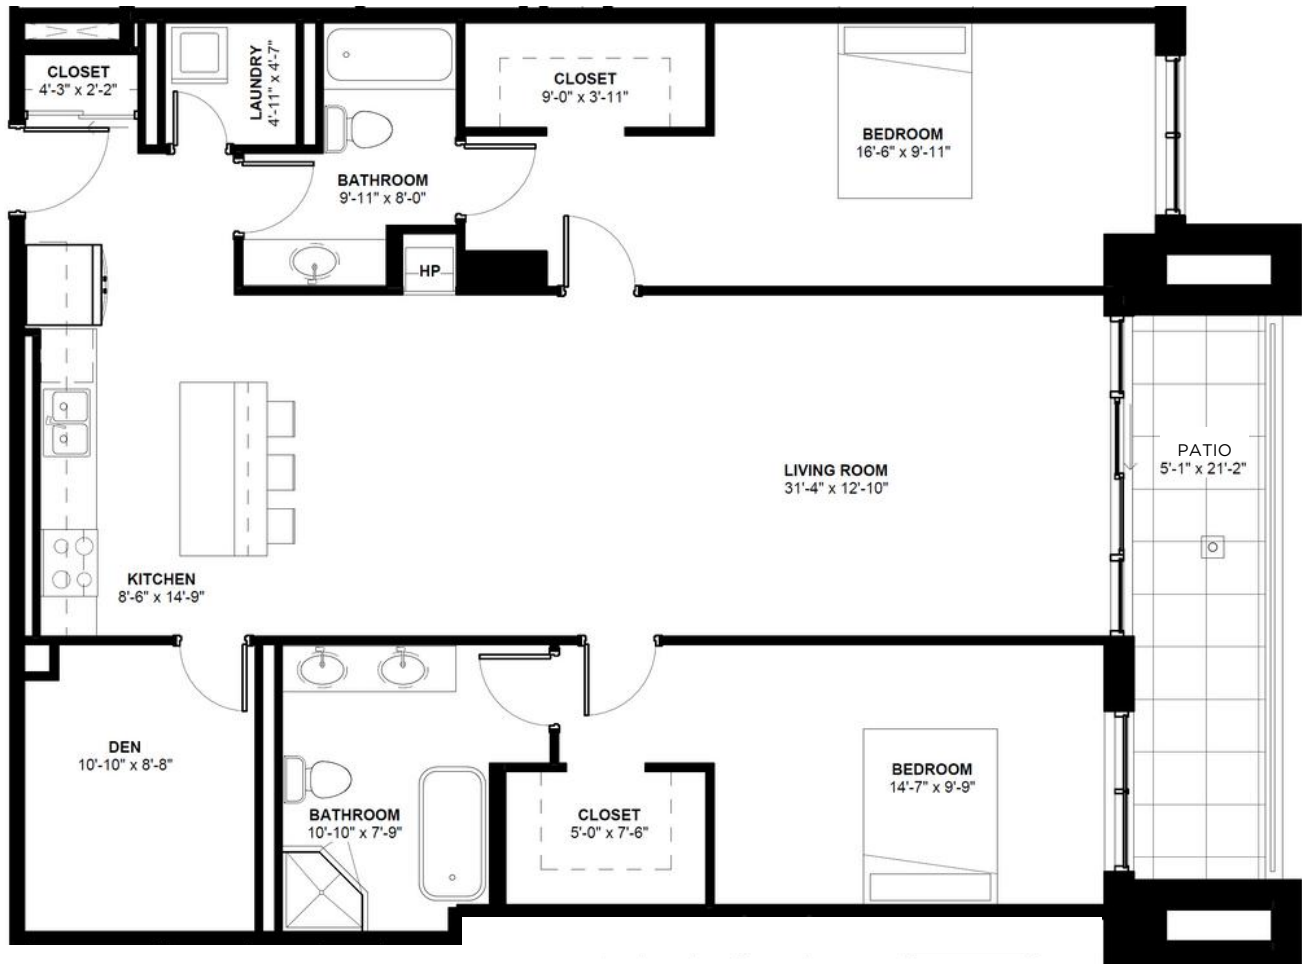

GROUND FLOOR

1447 SQ.FT.
2 Bedroom + Den
2 Bathroom

YOUR REALTY GROUP.CA

TERRAVERDE.CA
BENVENUTO A CASA