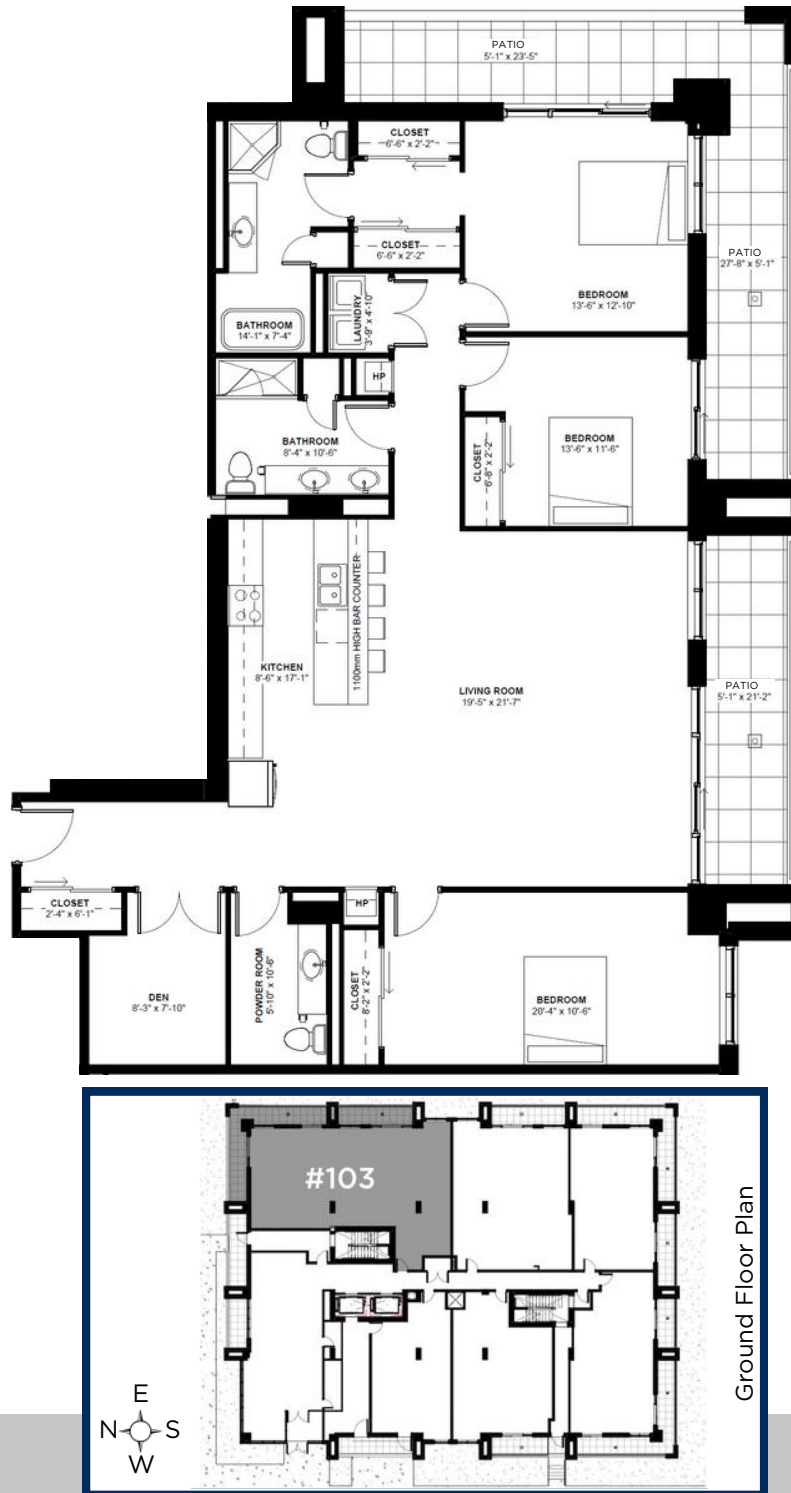

GROUND FLOOR

1952 SQ.FT.
3 Bedroom + Den
3 Bathroom

YOUR REALTY
GROUP.CA

TERRAVERDE.CA
BENVENUTO A CASA

RE/MAX | RISE