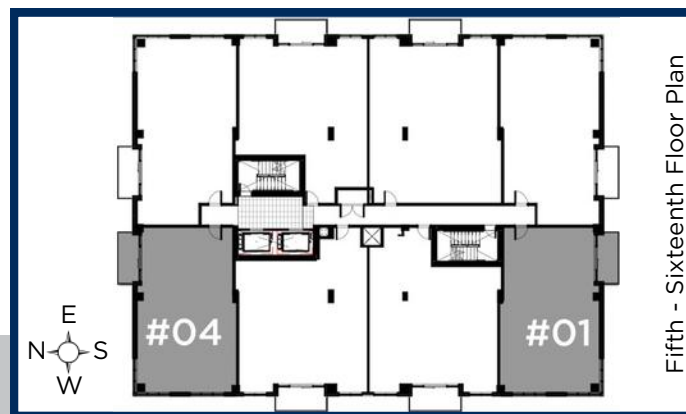

5TH-16TH
FLOORS

1149 SQ.FT.
2 Bedroom
2 Bathroom

YOUR REALTY
GROUP.CA

TERRAVERDE.CA
BENVENUTO A CASA