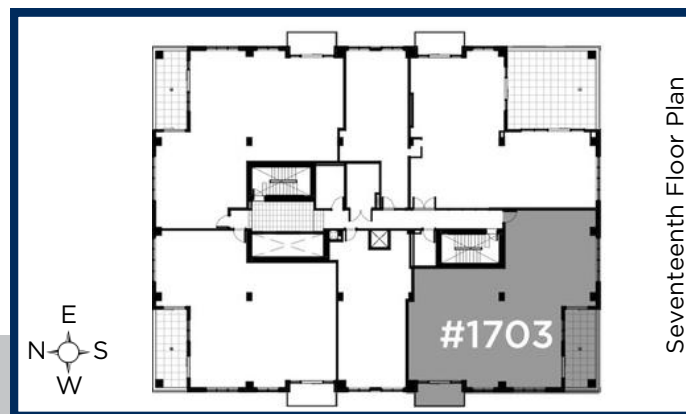

1929 SQ.FT.
2 Bedroom
2 Bathroom
Balcony & Terrace
Optional Den

YOUR REALTY
GROUP.CA

TERRAVERDE.CA
BENVENUTO A CASA

RE/MAX | RISE