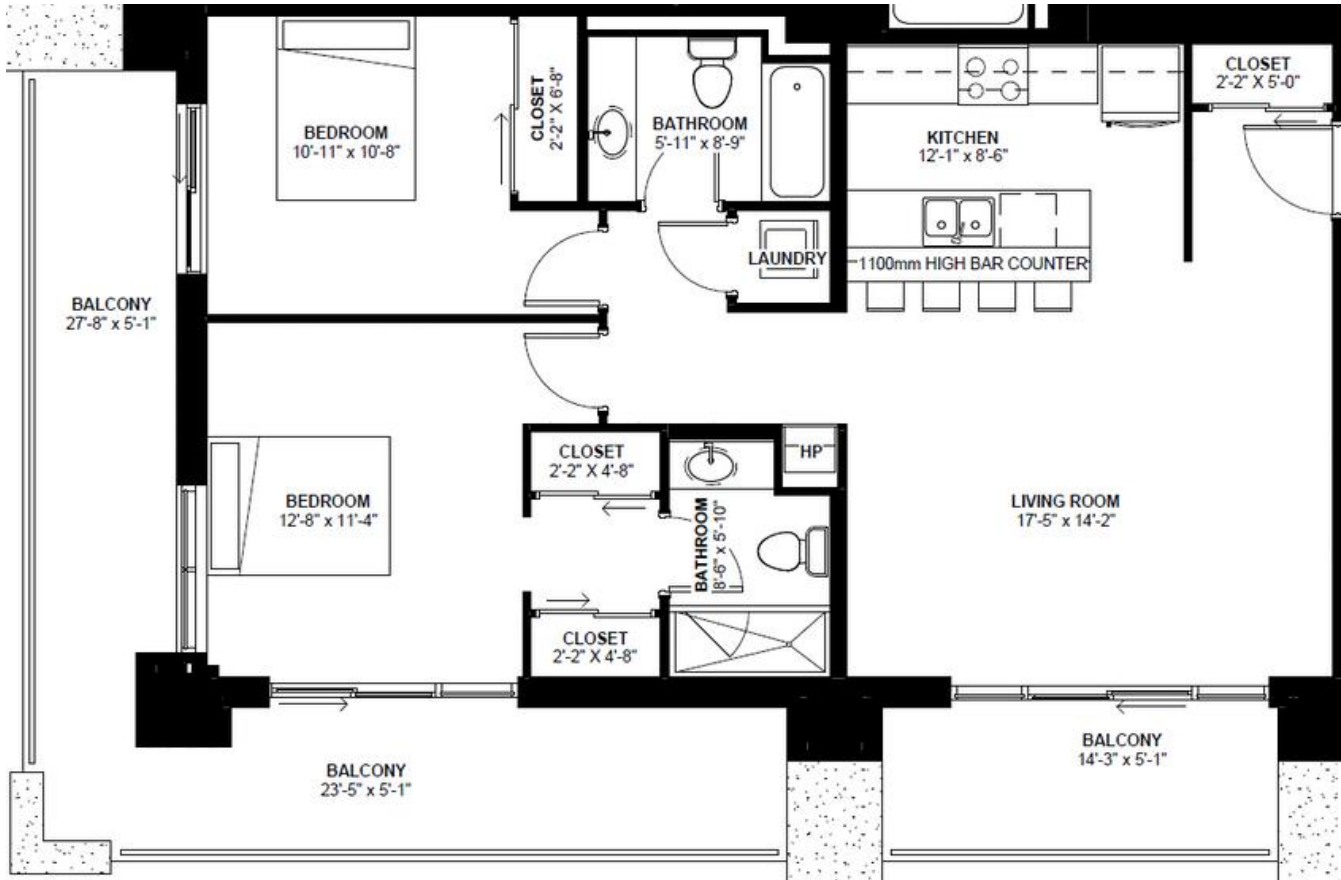

1035 SQ.FT.
2 Bedroom
2 Bathroom

YOUR REALTY
GROUP.CA

TERRAVERDE.CA

BENVENUTO A CASA

RE/MAX | RISE