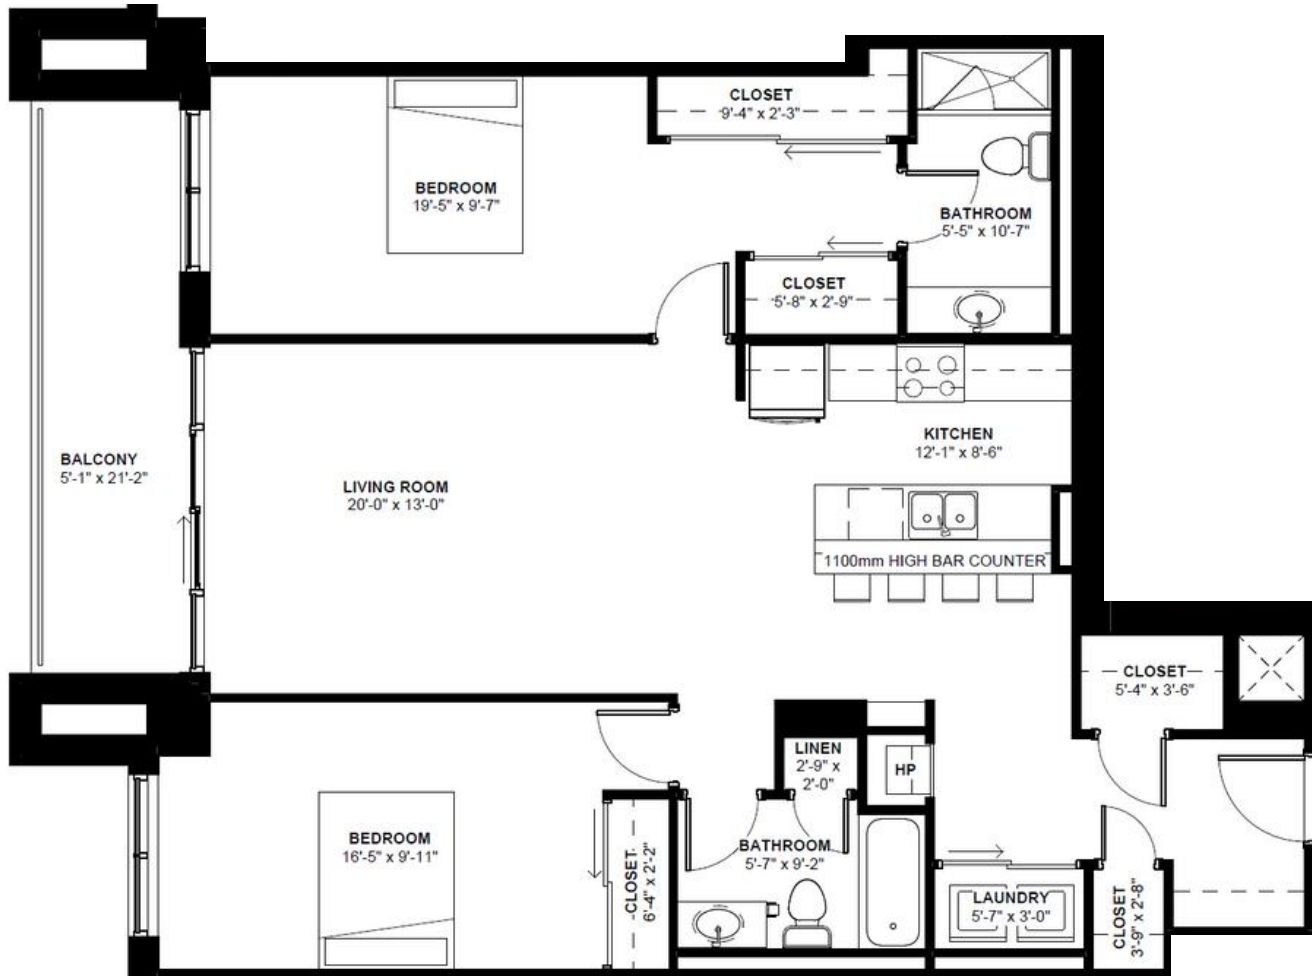

1257 SQ.FT.
2 Bedroom
2 Bathroom

YOUR REALTY
GROUP.CA

TERRAVERDE.CA
BENVENUTO A CASA

RE/MAX | RISE