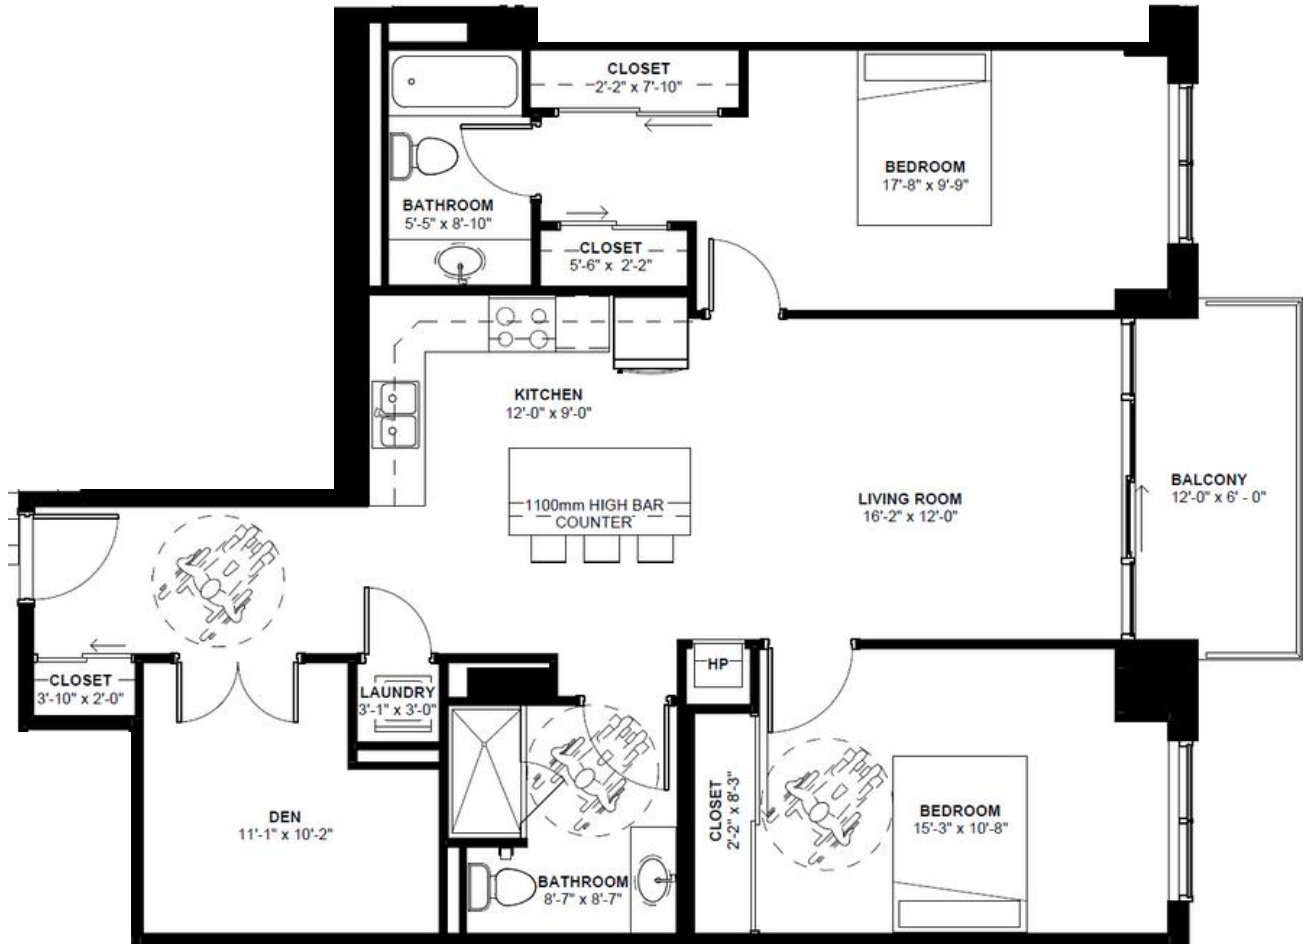

TERRAVERDE.CA

BENVENUTO A CASA

RE/MAX | RISE

EXECUTIVES, BROKERAGE + INDEPENDENTLY OWNED AND OPERATED

LA  
ISOLA

13TH-16TH  
FLOORS

1217 SQ.FT.  
2 Bedroom + Den  
2 Bathroom  
Barrier Free

YOUR REALTY  
GROUP.CA