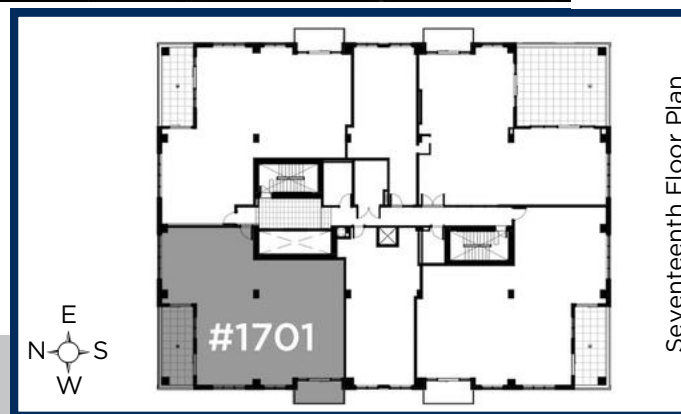

17TH
FLOOR

1766 SQ.FT.
2 Bedroom
2 Bathroom
Balcony & Terrace
Optional Den