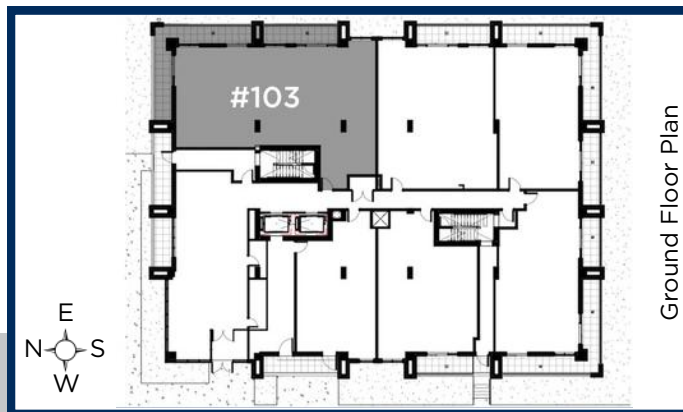

GROUND FLOOR

1952 SQ.FT.
3 Bedroom + Den
3 Bathroom

YOUR REALTY
GROUP.CA

TERRAVERDE.CA
BENVENUTO A CASA

RE/MAX | RISE