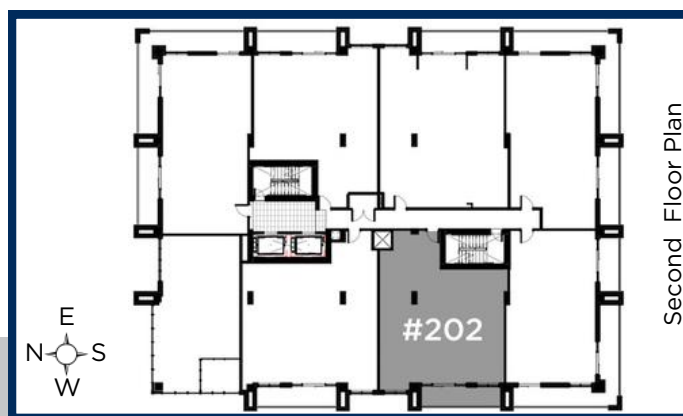

SECOND
FLOOR

1256 SQ.FT.
2 Bedroom
2 Bathroom
Barrier Free