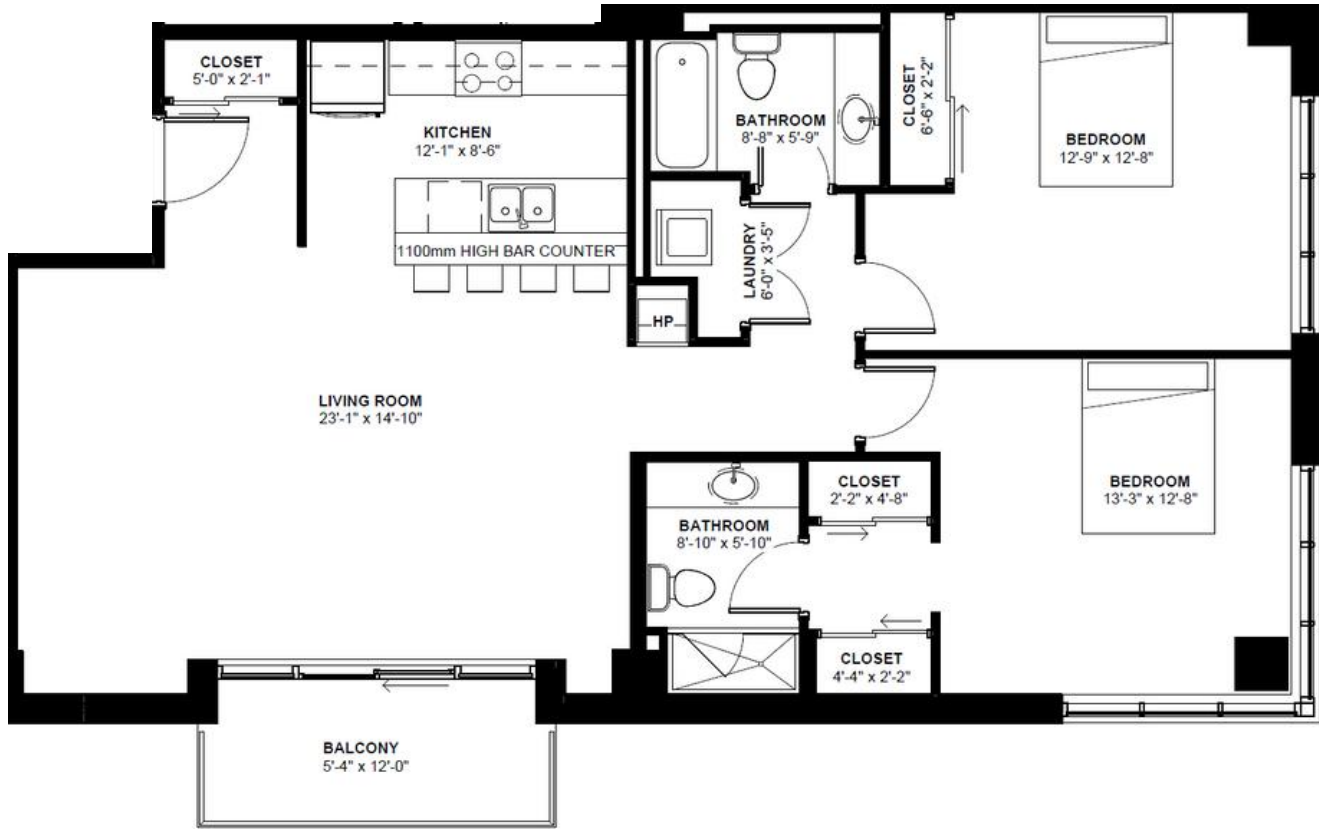

1248 SQ.FT.
2 Bedroom
2 Bathroom

YOUR REALTY
GROUP.CA

TERRAVERDE.CA
BENVENUTO A CASA

RE/MAX | RISE