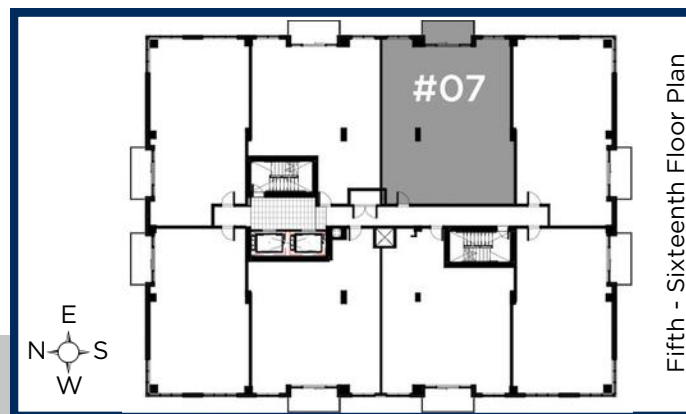

5TH-16TH
FLOORS

1463 SQ.FT.
2 Bedroom + Den
2 Bathroom