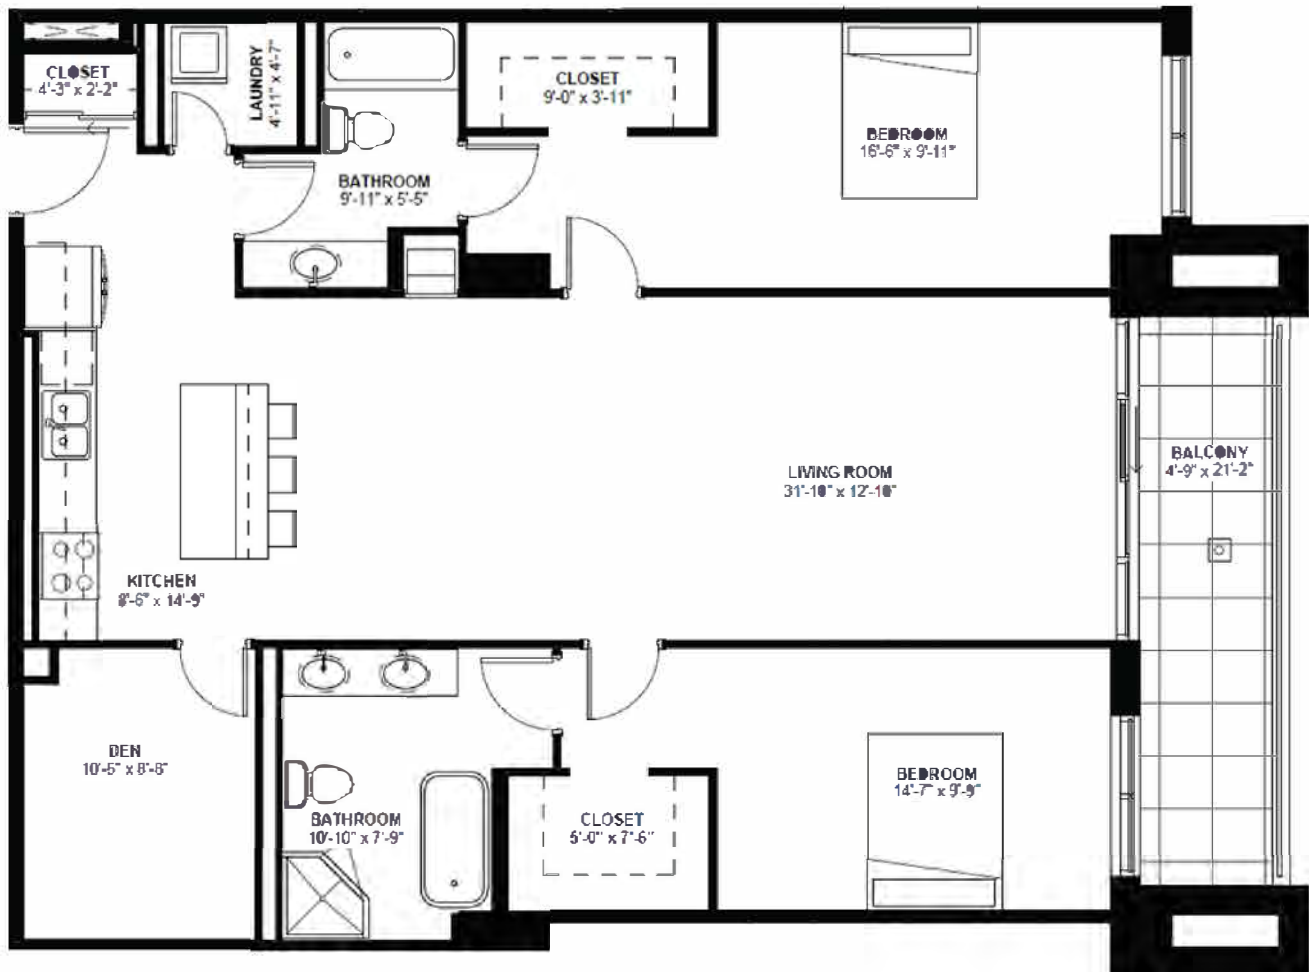

SECOND
FLOOR

1447 SQ.FT.
2 Bedroom + Den
2 Bathroom