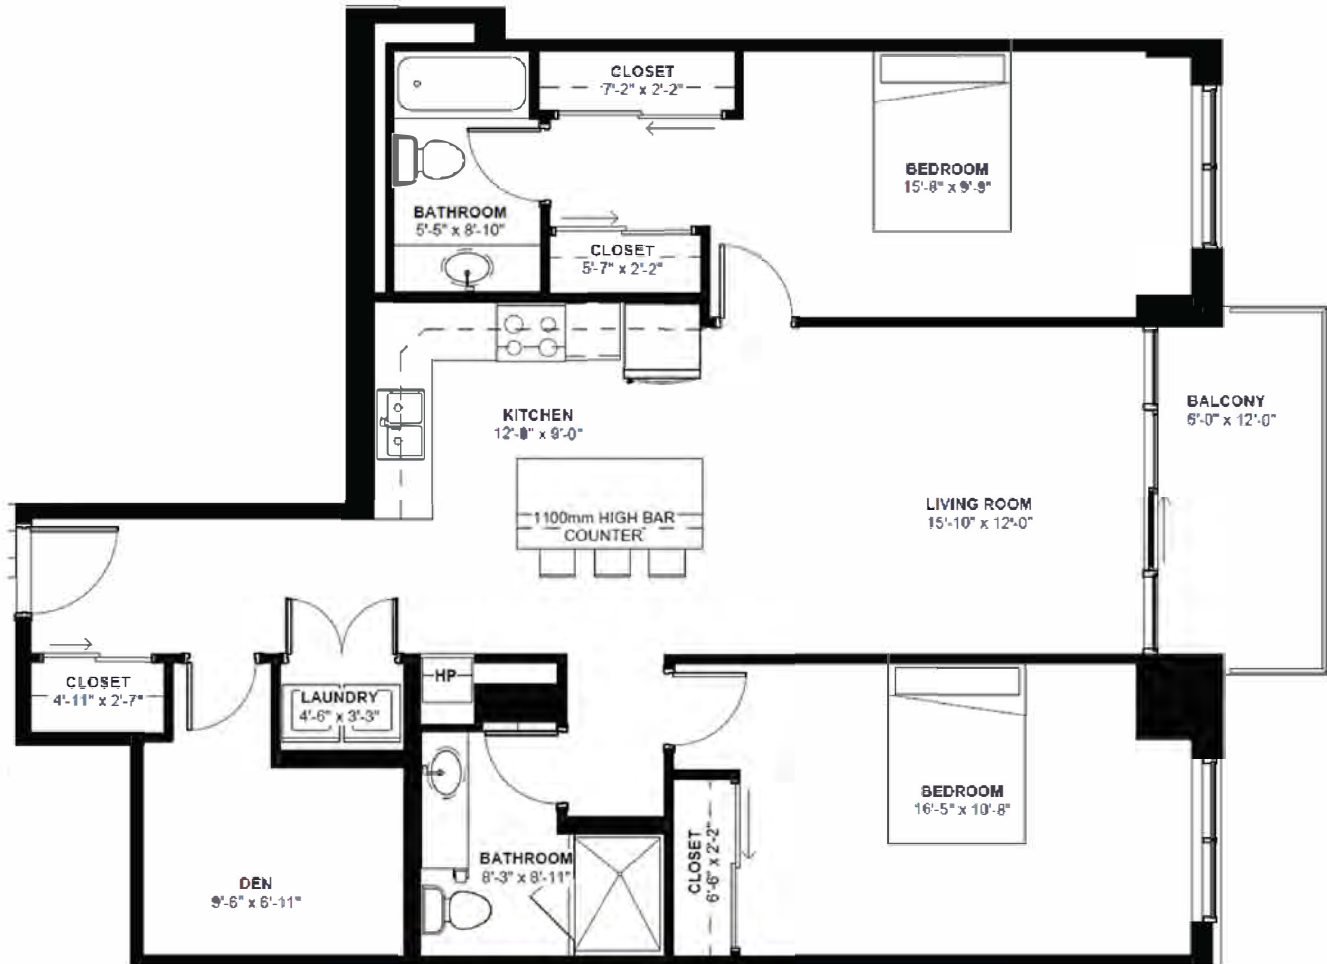

5TH-12TH
FLOORS

1217 SQ.FT.
2 Bedroom + Den
2 Bathroom