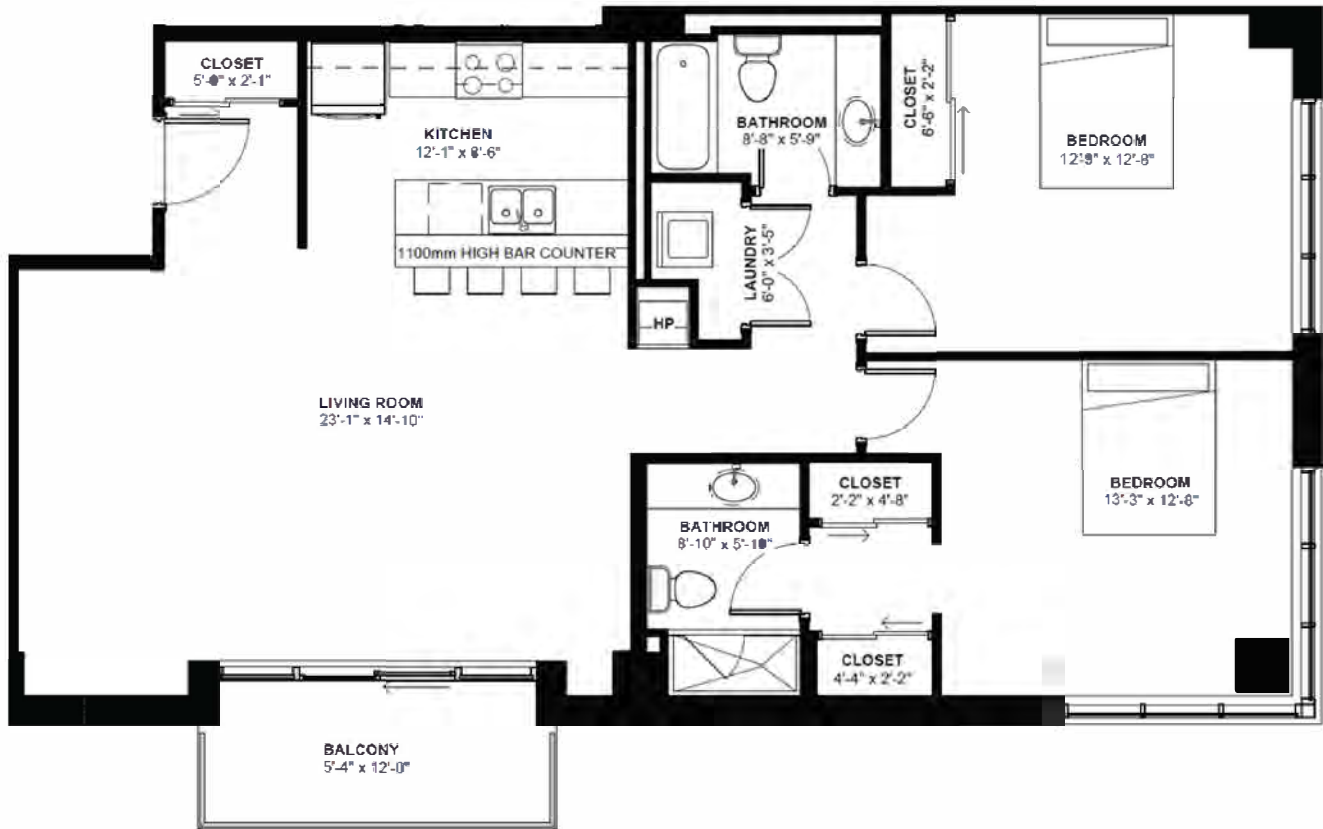

5TH-16TH
FLOORS

1248 SQ.FT.
2 Bedroom
2 Bathroom