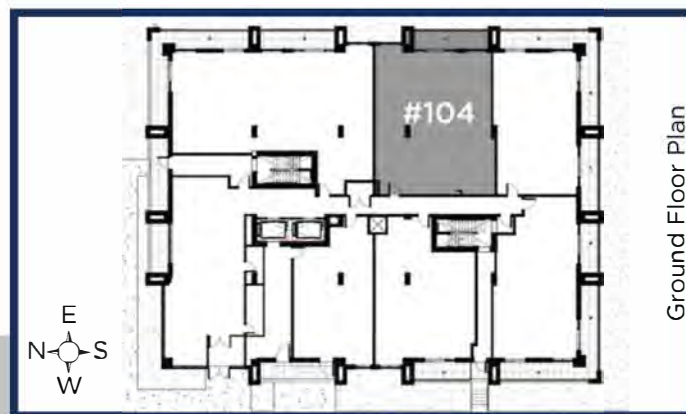

GROUND FLOOR

1447 SQ.FT.
2 Bedroom + Den
2 Bathroom

Ground Floor Plan

YOUR REALTY GROUP.CA

TERRAVERDE.CA

BENVENUTO A CASA

All dimensions are approximate and subject to as-built variances. Actual usable floor space may vary from the stated floor area to a tolerance of 2% per Tarion Guidelines. Main Floor Plans do not have balconies but have exclusive use patio areas accessible via walkout at grade. Pricing and availability are subject to change with notice. E & O.E.