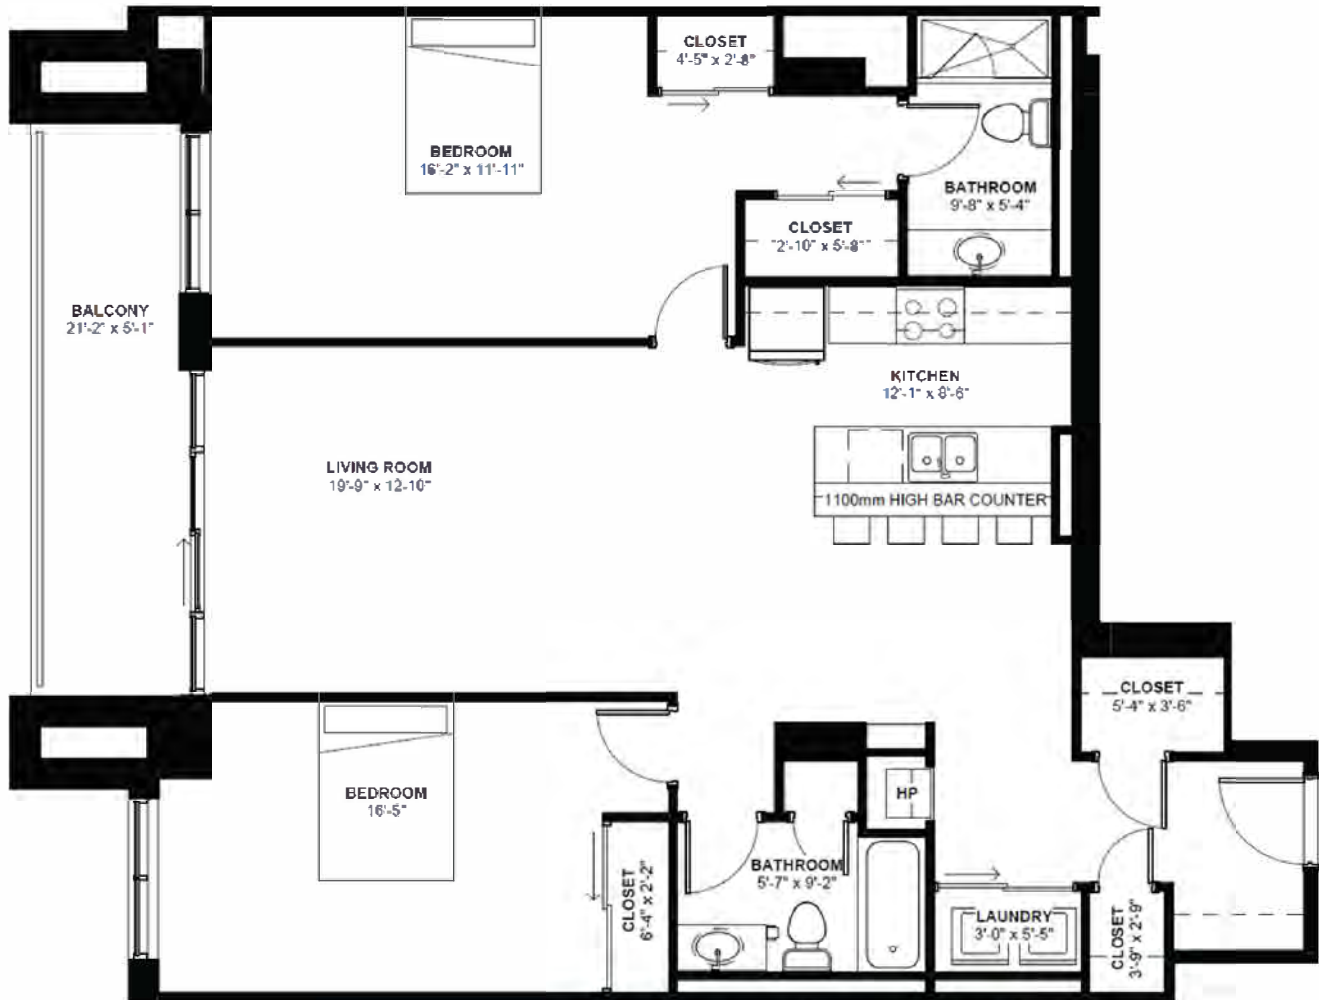

SECOND
FLOOR

1365 SQ.FT.
2 Bedroom
2 Bathroom

Second Floor Plan