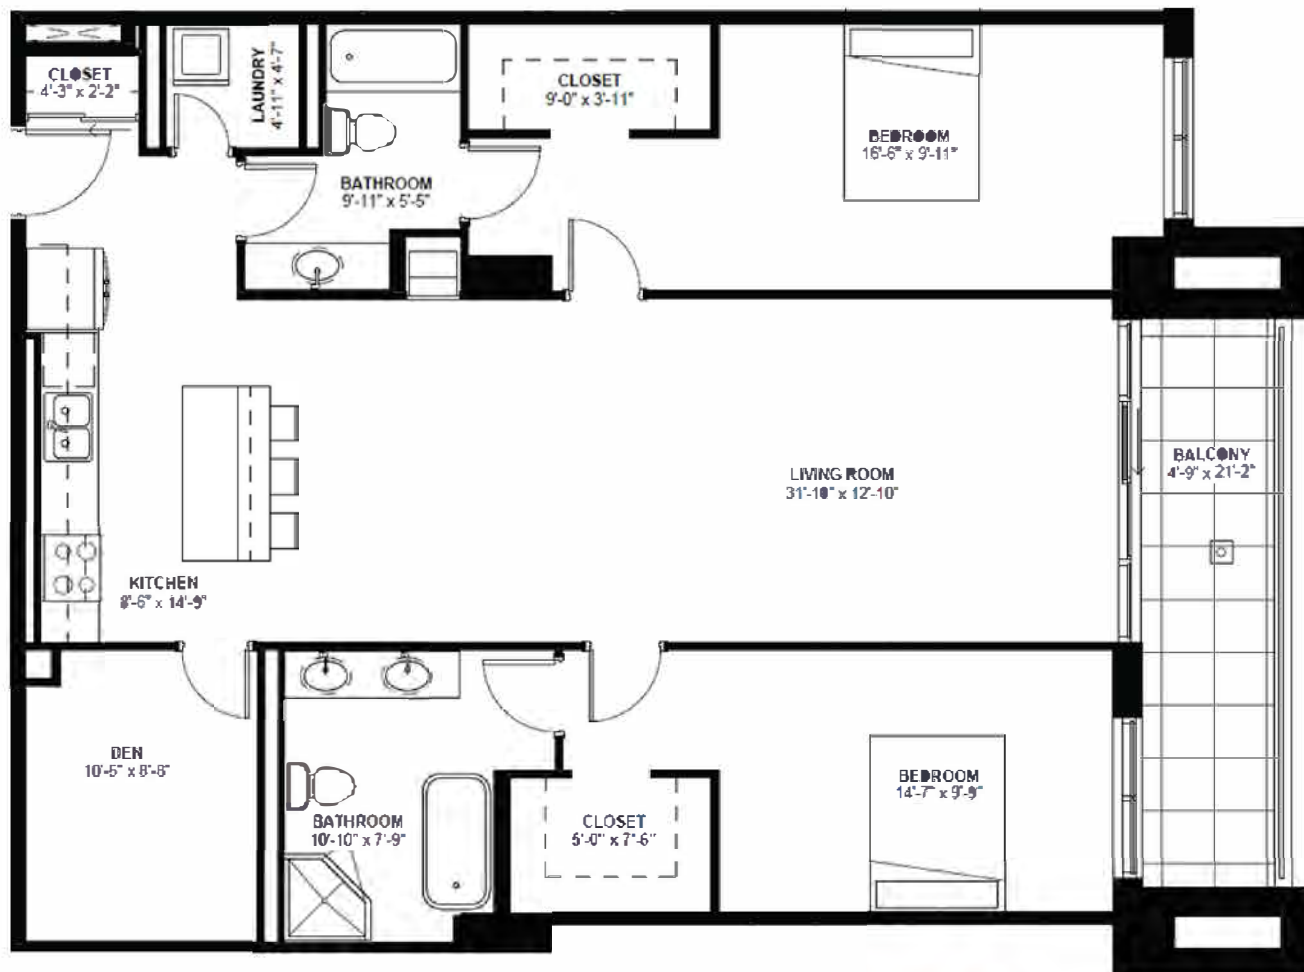

THIRD
FLOOR

1447 SQ.FT.
2 Bedroom + Den
2 Bathroom