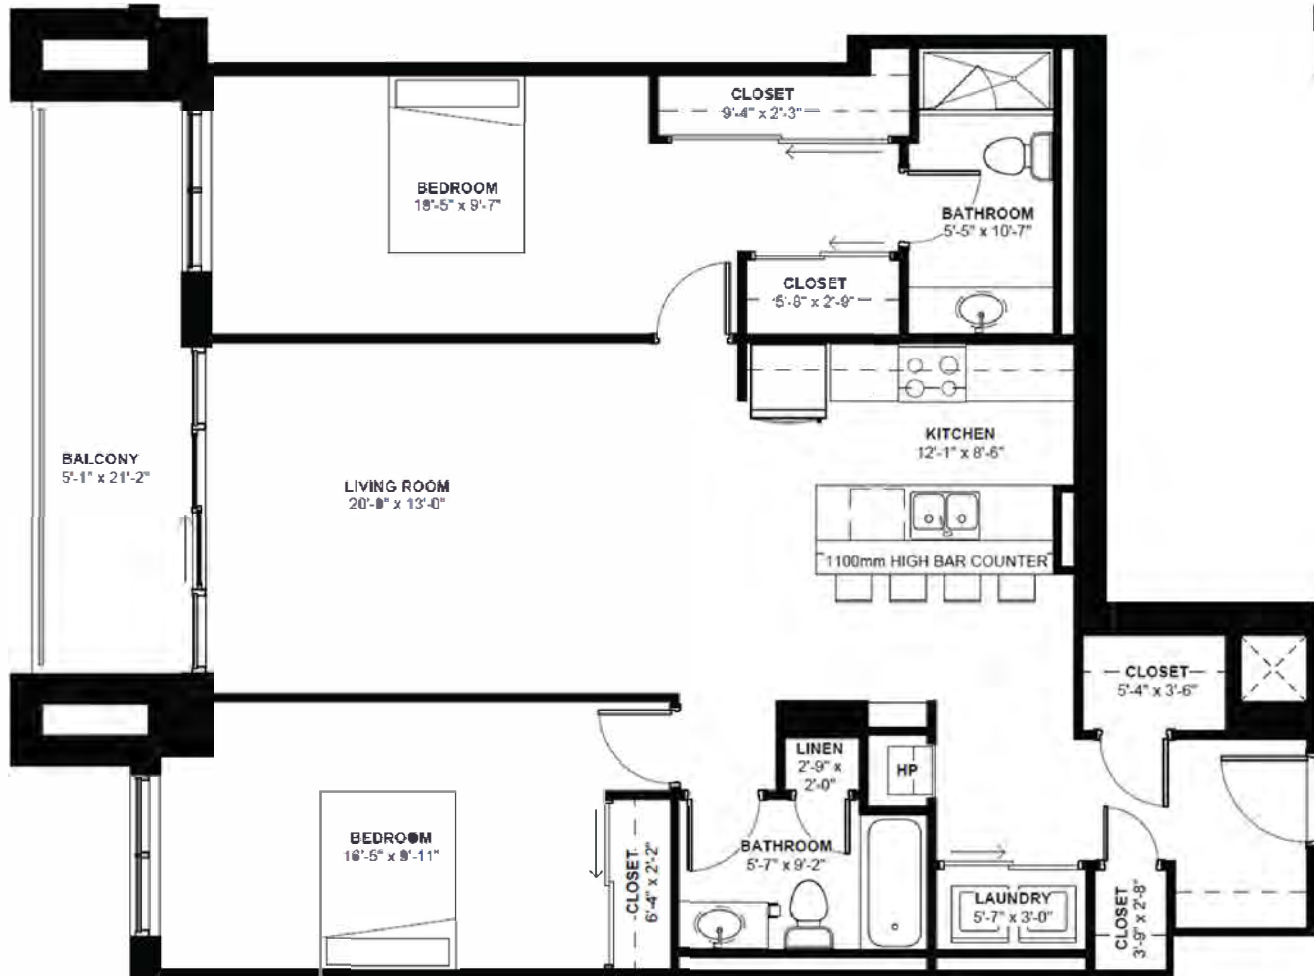

1257 SQ.FT.
2 Bedroom
2 Bathroom

Third Floor Plan

YOUR REALTY
GROUP.CA

TERRAVERDE.CA
BENVENUTO A CASA