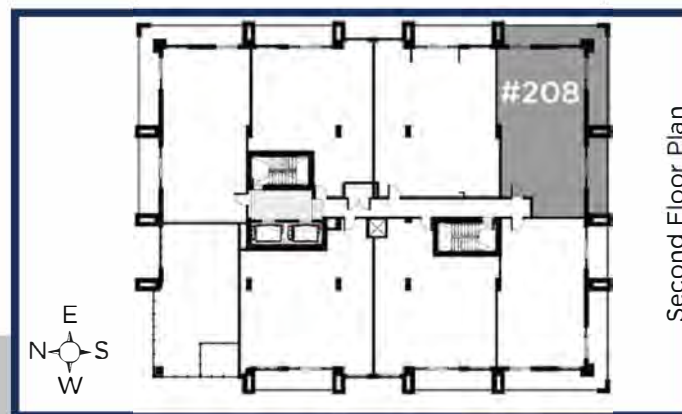

SECOND
FLOOR

1116 SQ.FT.
2 Bedroom
2 Bathroom

Second Floor Plan