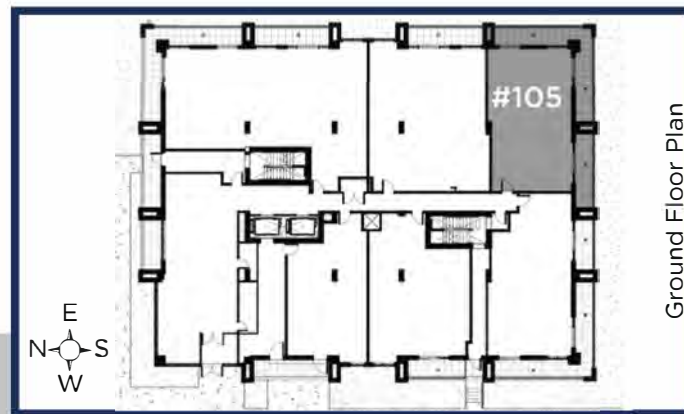

GROUND
FLOOR

1028 SQ.FT.
2 Bedroom
2 Bathroom

Ground Floor Plan