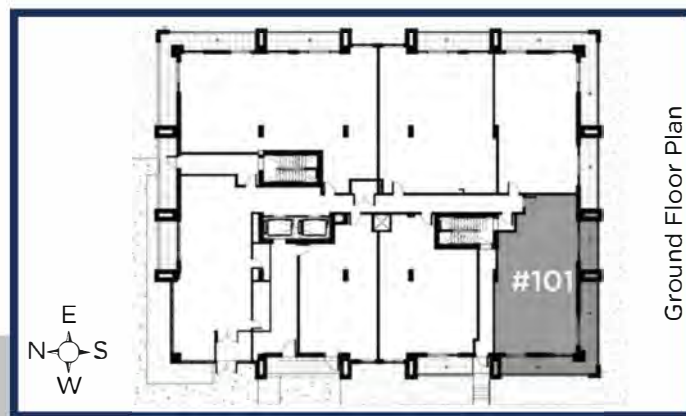

YOUR REALTY
GROUP.CA

TERRAVERDE.CA

BENVENUTO A CASA

All dimensions are approximate and subject to as-built variances. Actual usable floor space may vary from the stated floor area to a tolerance of 2% per Tarion Guidelines. Main Floor Plans do not have balconies but have exclusive use patio areas accessible via walkout at grade. Pricing and availability are subject to change with notice. E & O.E.