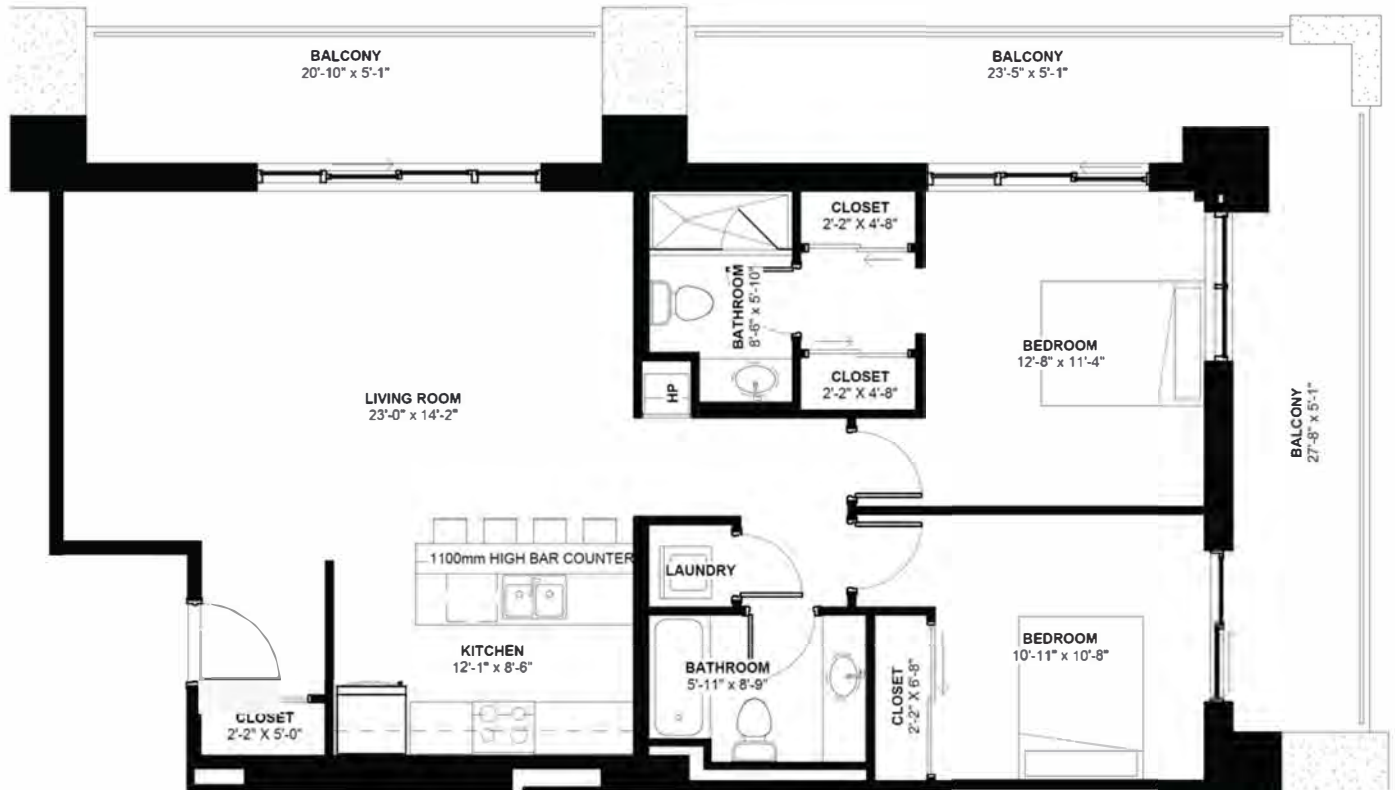

1032 SQ.FT.
2 Bedroom
2 Bathroom

YOUR REALTY
GROUP.CA

TERRAVERDE.CA
BENVENUTO A CASA