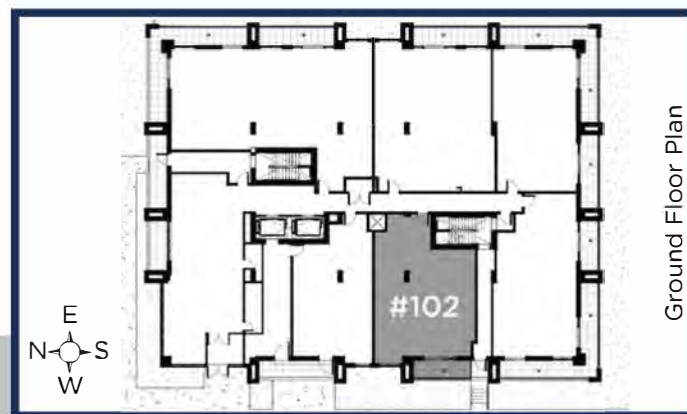

YOUR REALTY
GROUP.CA

TERRAVERDE.CA
BENVENUTO A CASA