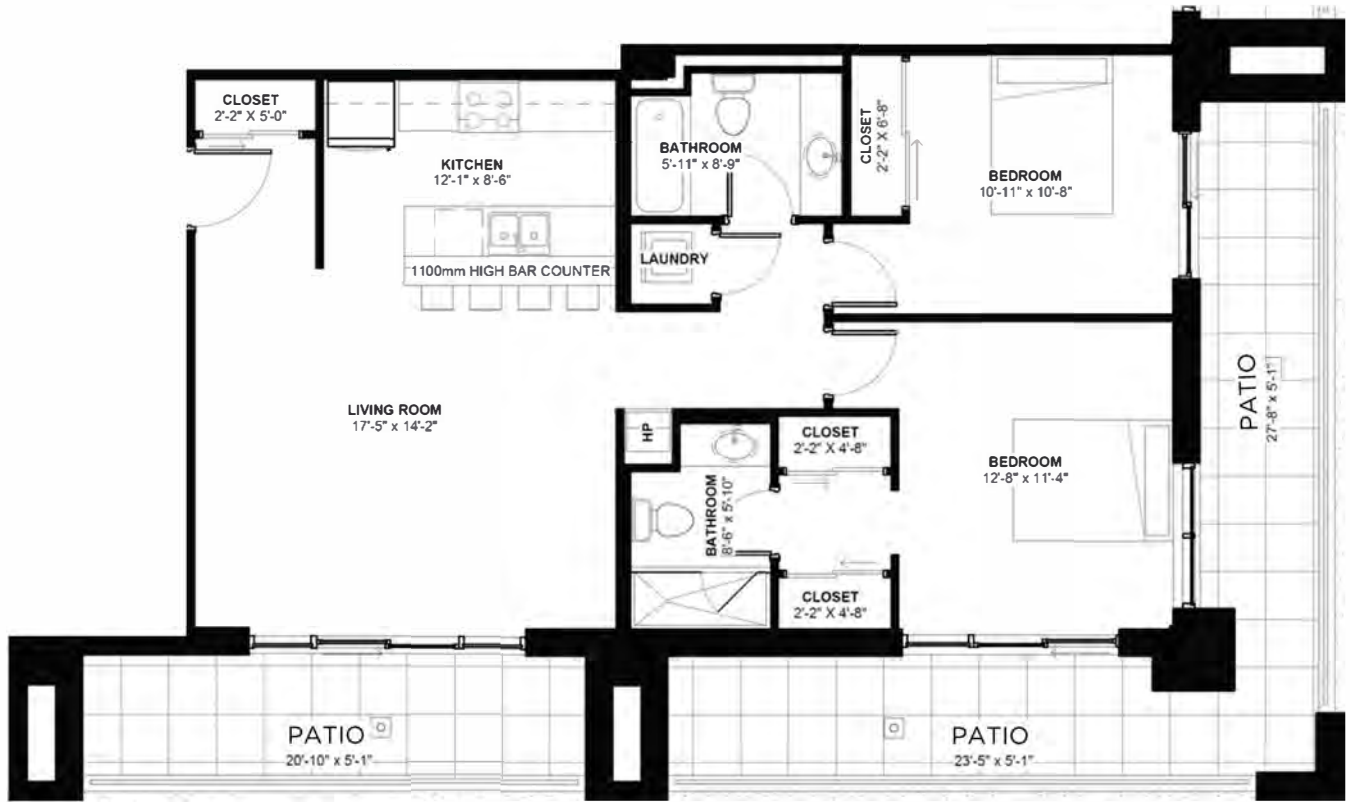

GROUND
FLOOR

1028 SQ.FT.
2 Bedroom
2 Bathroom

Ground Floor Plan