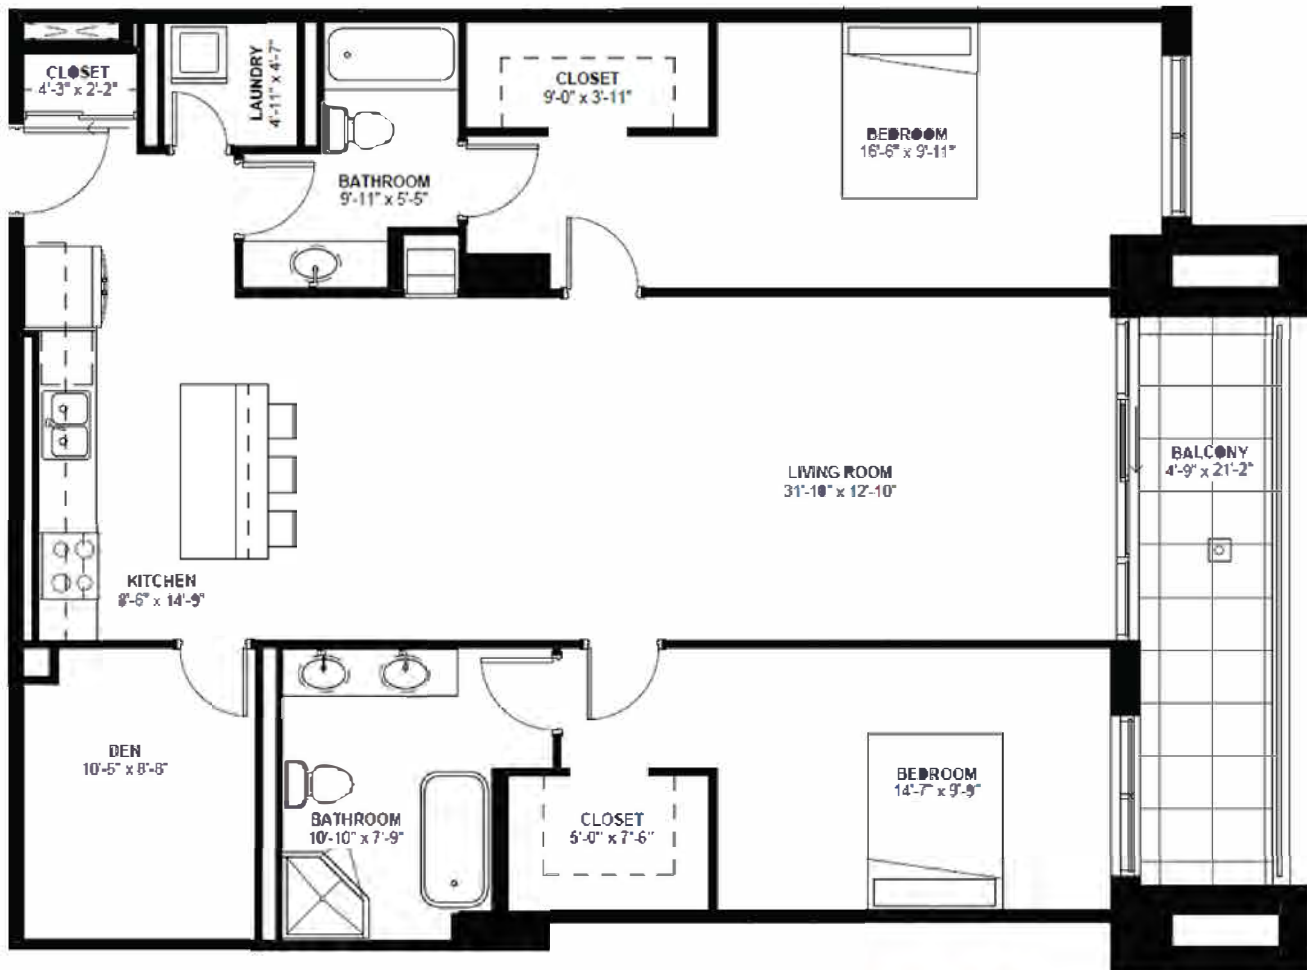

FOURTH
FLOOR

1447 SQ.FT.
2 Bedroom + Den
2 Bathroom

Fourth Floor Plan