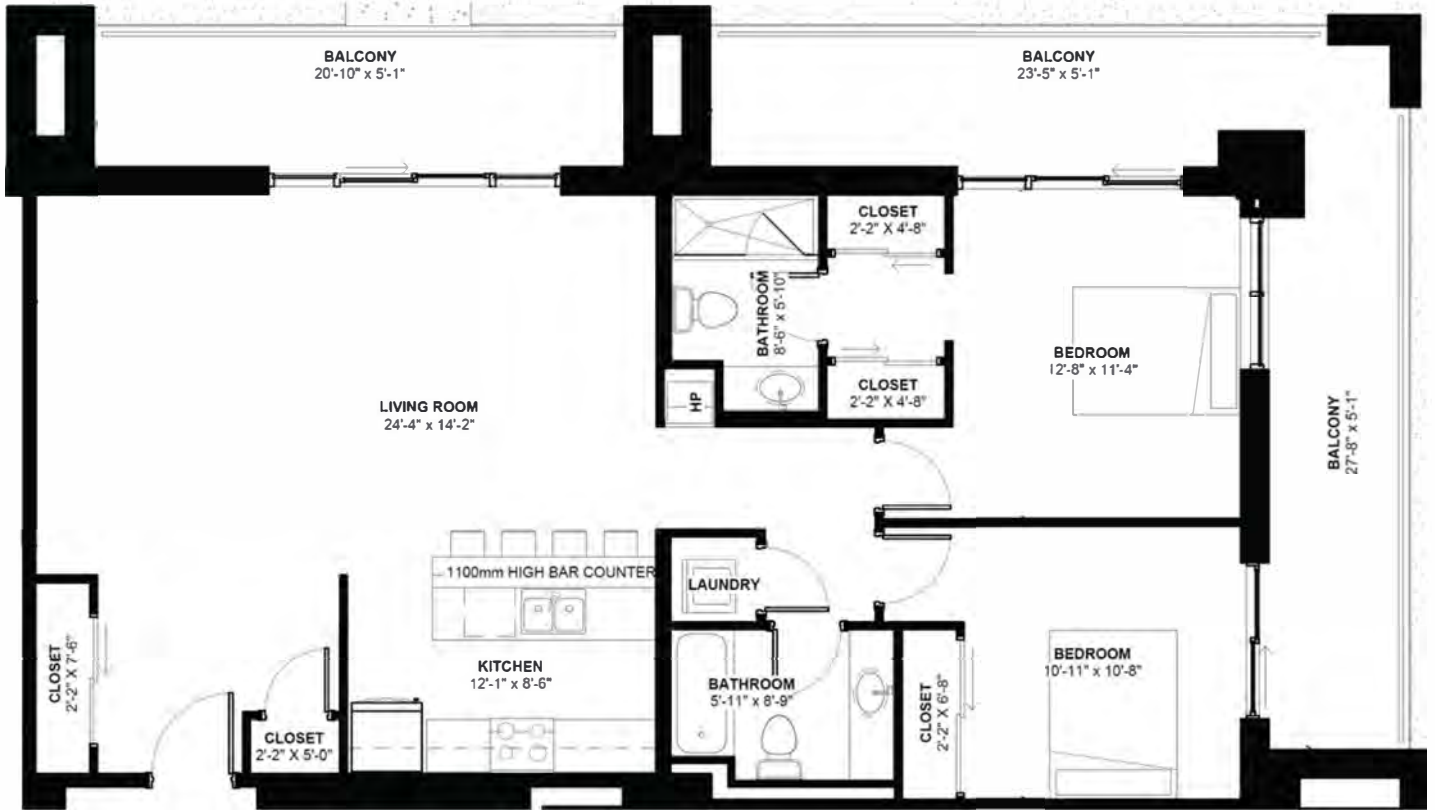

1207 SQ.FT.
2 Bedroom
2 Bathroom

YOUR REALTY GROUP.CA

TERRAVERDE.CA

BENVENUTO A CASA