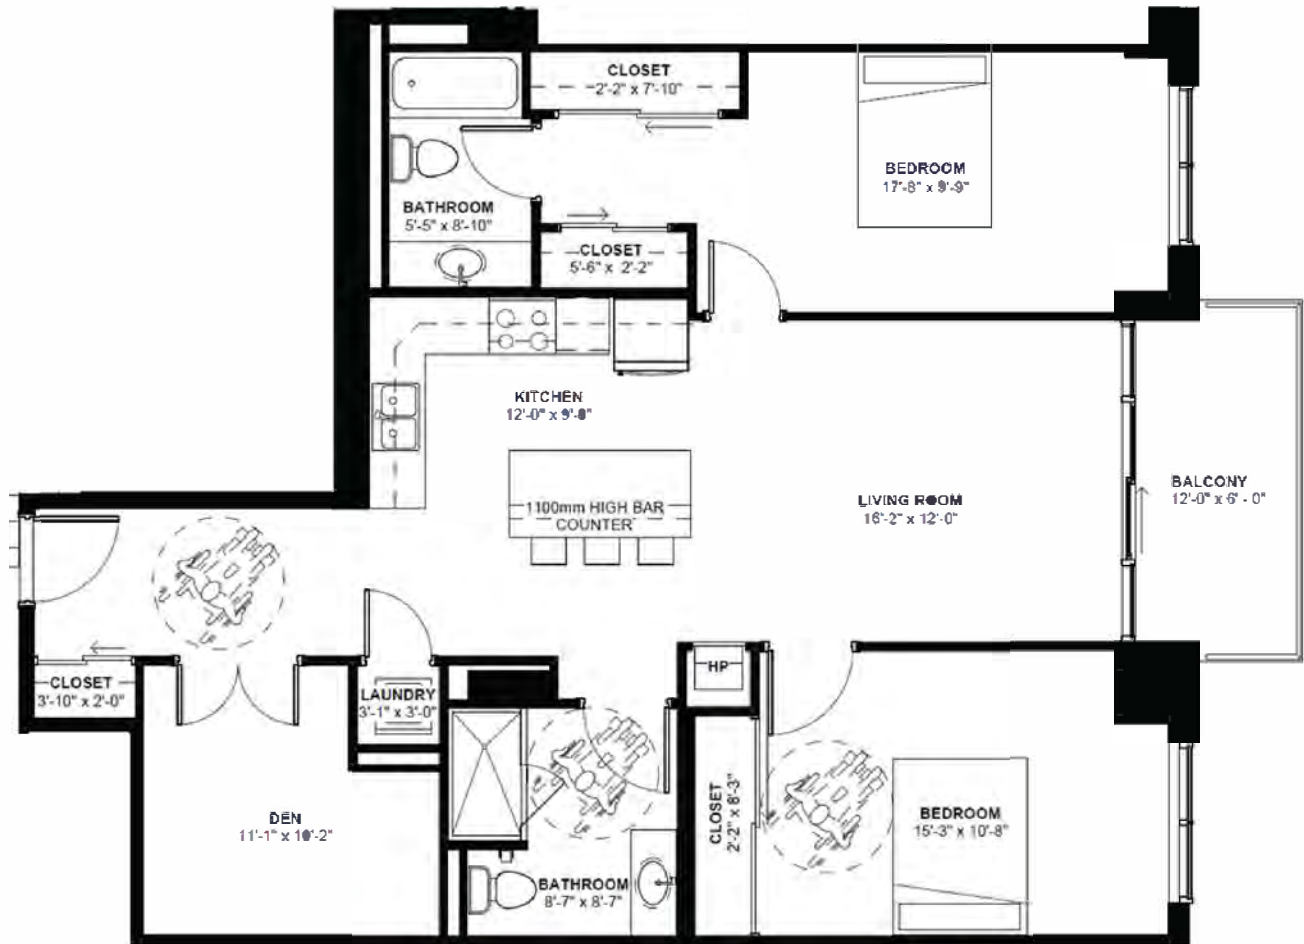

13TH-16TH
FLOORS

1217 SQ.FT.
2 Bedroom + Den
2 Bathroom
Barrier Free