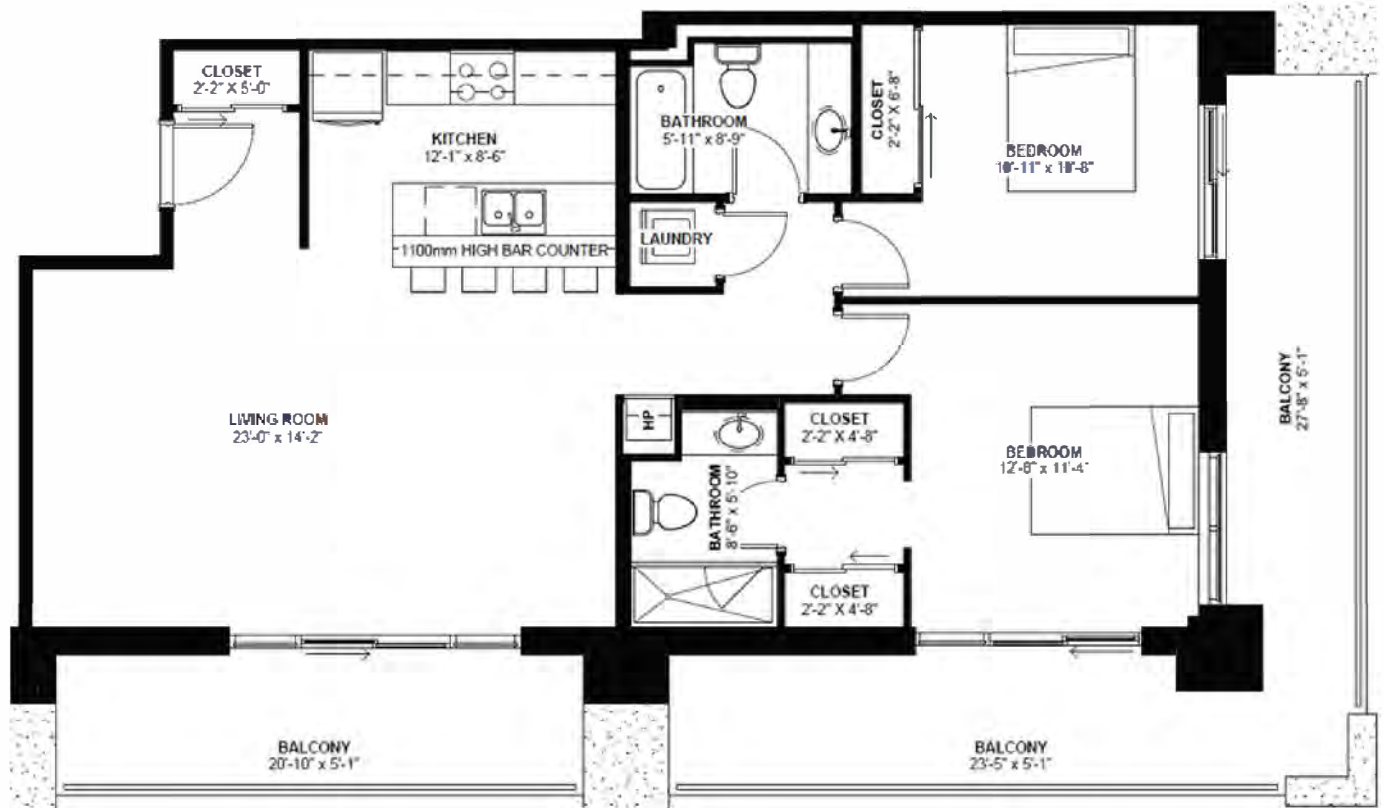

SECOND
FLOOR

1116 SQ.FT.
2 Bedroom
2 Bathroom

Second Floor Plan