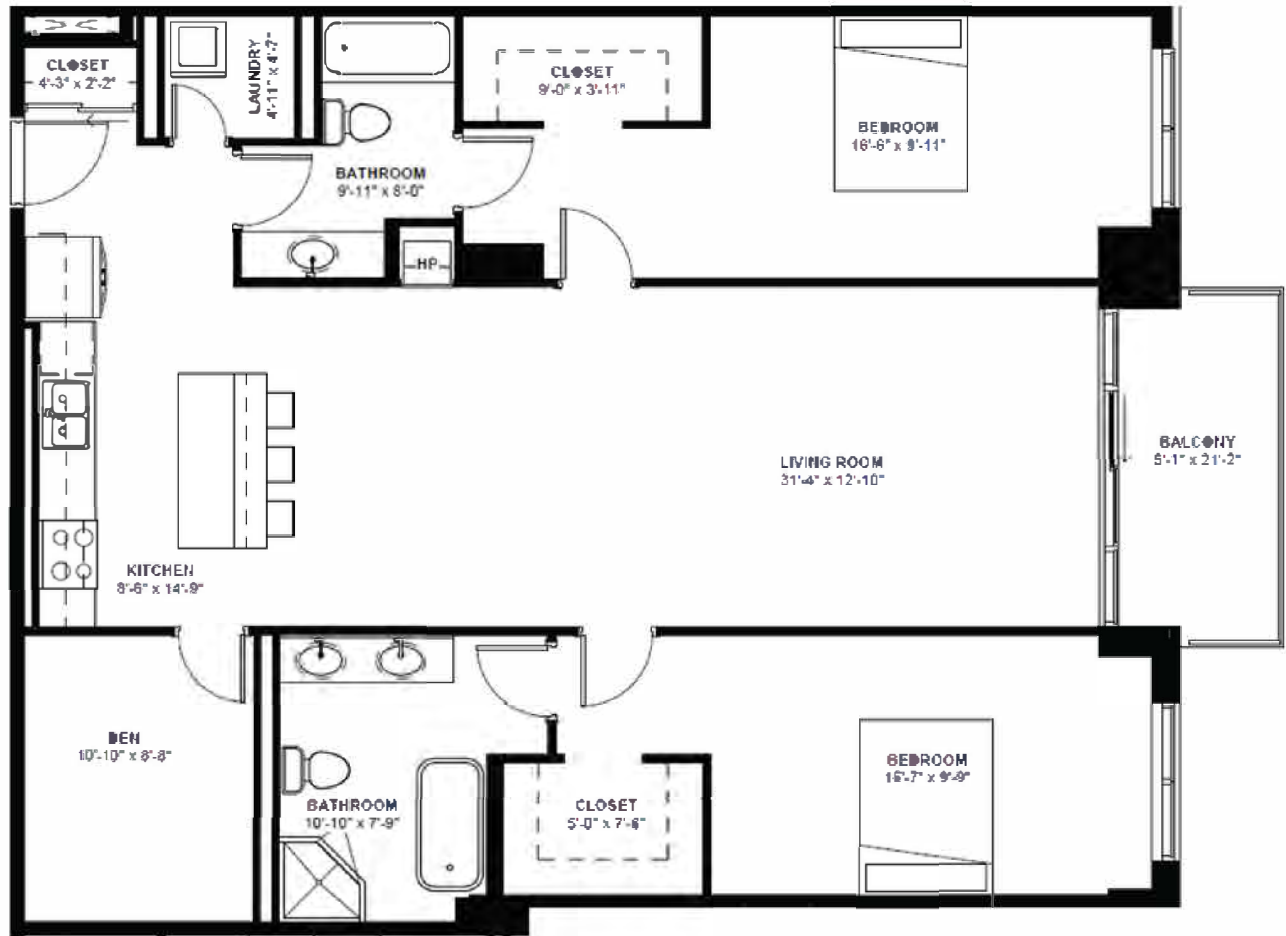

EXECUTIVES · BROKERAGE · INDEPENDENTLY OWNED AND OPERATED

IL  
GIARDINO

FOURTH  
FLOOR

1447 SQ.FT.  
2 Bedroom + Den  
2 Bathroom

Fourth Floor Plan

YOUR REALTY  
GROUP.CA

TERRAVERDE.CA  
BENVENUTO A CASA

EXECUTIVES · BROKERAGE · INDEPENDENTLY OWNED AND OPERATED

IL  
GIARDINO

5TH-16TH  
FLOORS

1463 SQ.FT.  
2 Bedroom + Den  
2 Bathroom

YOUR REALTY  
GROUP.CA

TERRAVERDE.CA  
BENVENUTO A CASA

EXECUTIVES · BROKERAGE · INDEPENDENTLY OWNED AND OPERATED

IL  
SOLE

17TH  
FLOOR