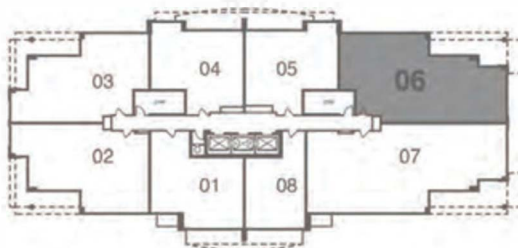

1110 KING WEST

CONDO LIVING LAKESIDE IN THE CITY

Busselton

1,635 SQ. FT.

3 Bedroom

2.5 Bath

SUITE PLAN KEY PLAN

NAI 2016-05-11

TOWER - 1

F3

F3-S OPTION AVAILABLE

Broker | Billy Peach | C: (613) 532-0500

E: billy@billypeach.com

Plans and specifications are approximate and are subject to change without notice. Actual useable floor or space may vary from the stated floor area.