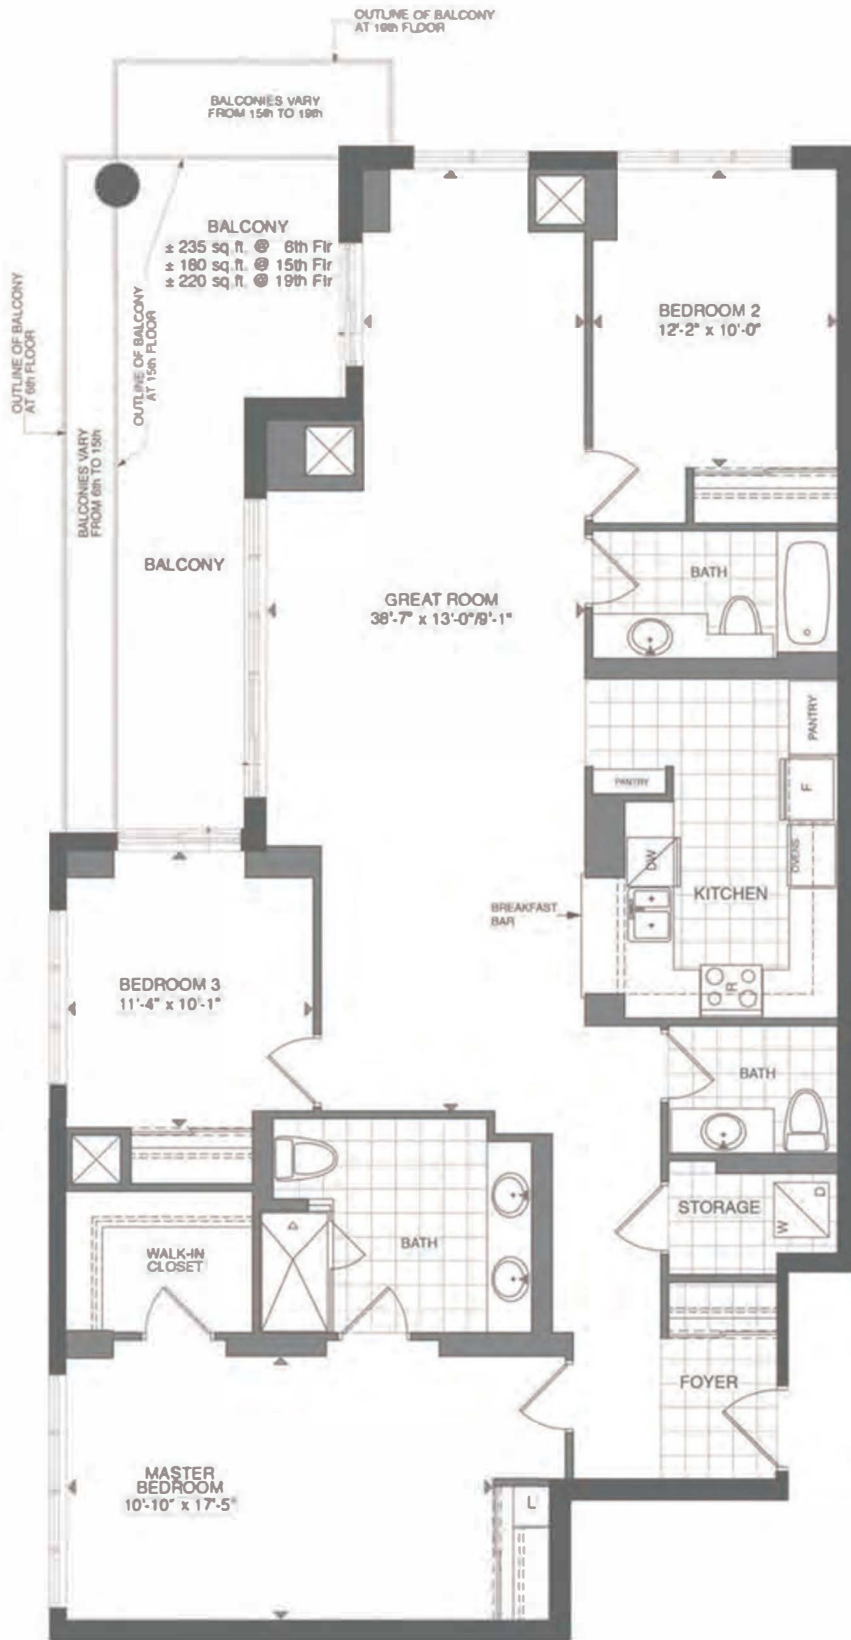

1110 KING WEST

CONDO LIVING LAKESIDE IN THE CITY

Busselton

1,635 SQ. FT.

3 Bedroom

2.5 Bath

SUITE PLAN KEY PLAN

NAI 2016-05-11

TOWER - 1

F3

F3-S OPTION AVAILABLE

Broker | Billy Peach | C: (613) 532-0500

E: billy@billypeach.com

Plans and specifications are approximate and are subject to change without notice. Actual useable floor or space may vary from the stated floor area.