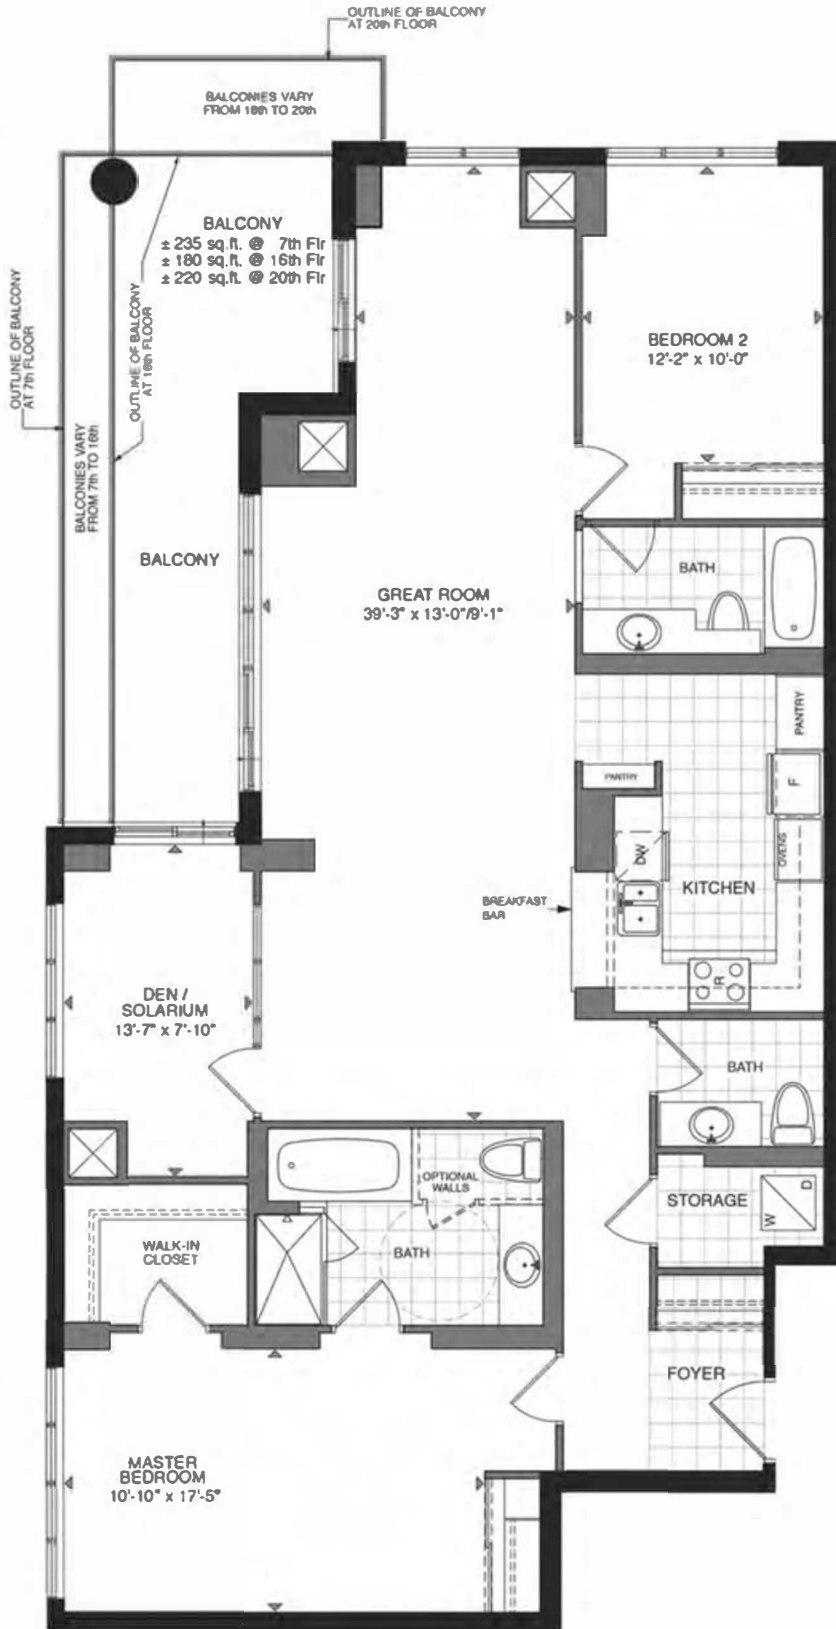

1110 KING WEST

CONDO LIVING LAKESIDE IN THE CITY

Busselton - S

1,635 SQ. FT.

2 Bedroom + Solarium

2.5 Bath

TOWER - 1
7th Flr to 20th Flr

F3-s

Broker | Billy Peach | C: (613) 532-0500

E: billy@billypeach.com

Plans and specifications are approximate and are subject to change without notice. Actual useable floor space may vary from the stated floor area.