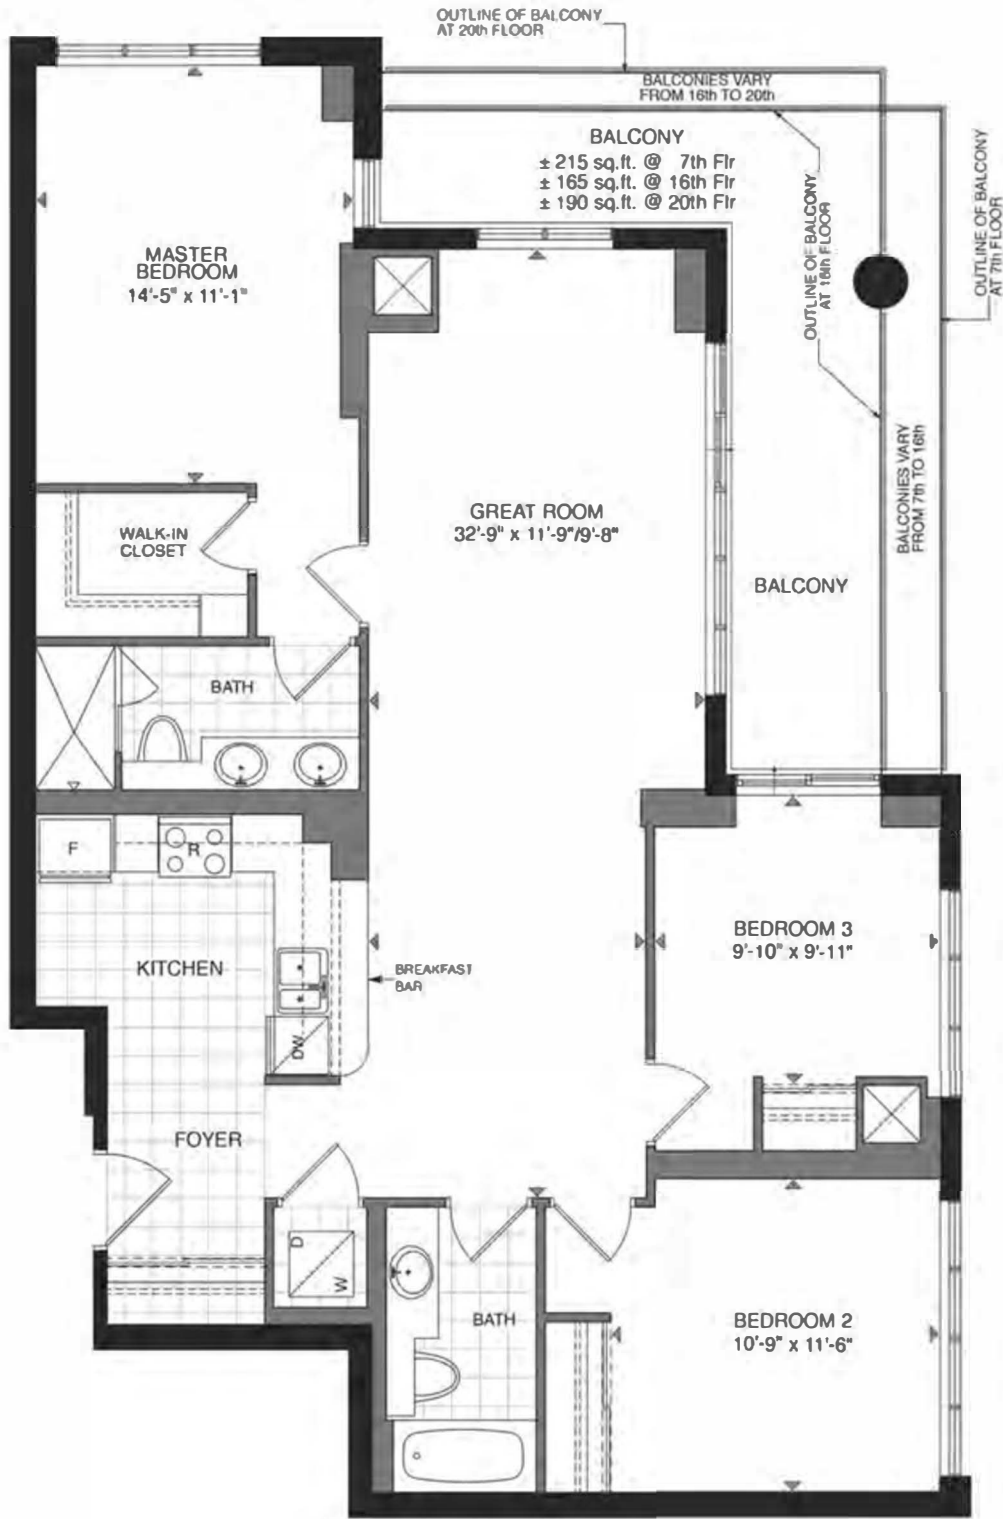

1110 KING WEST

CONDO LIVING LAKESIDE IN THE CITY

Huntington

1,280 SQ. FT.

3 Bedroom

2 Bath

SUITE PLAN KEY PLAN

TOWER - 1
7th Flr to 20th Flr

F2

Broker | Billy Peach | C: (613) 532-0500

E: billy@billypeach.com

Plans and specifications are approximate and are subject to change without notice. Actual useable floor space may vary from the stated floor area.