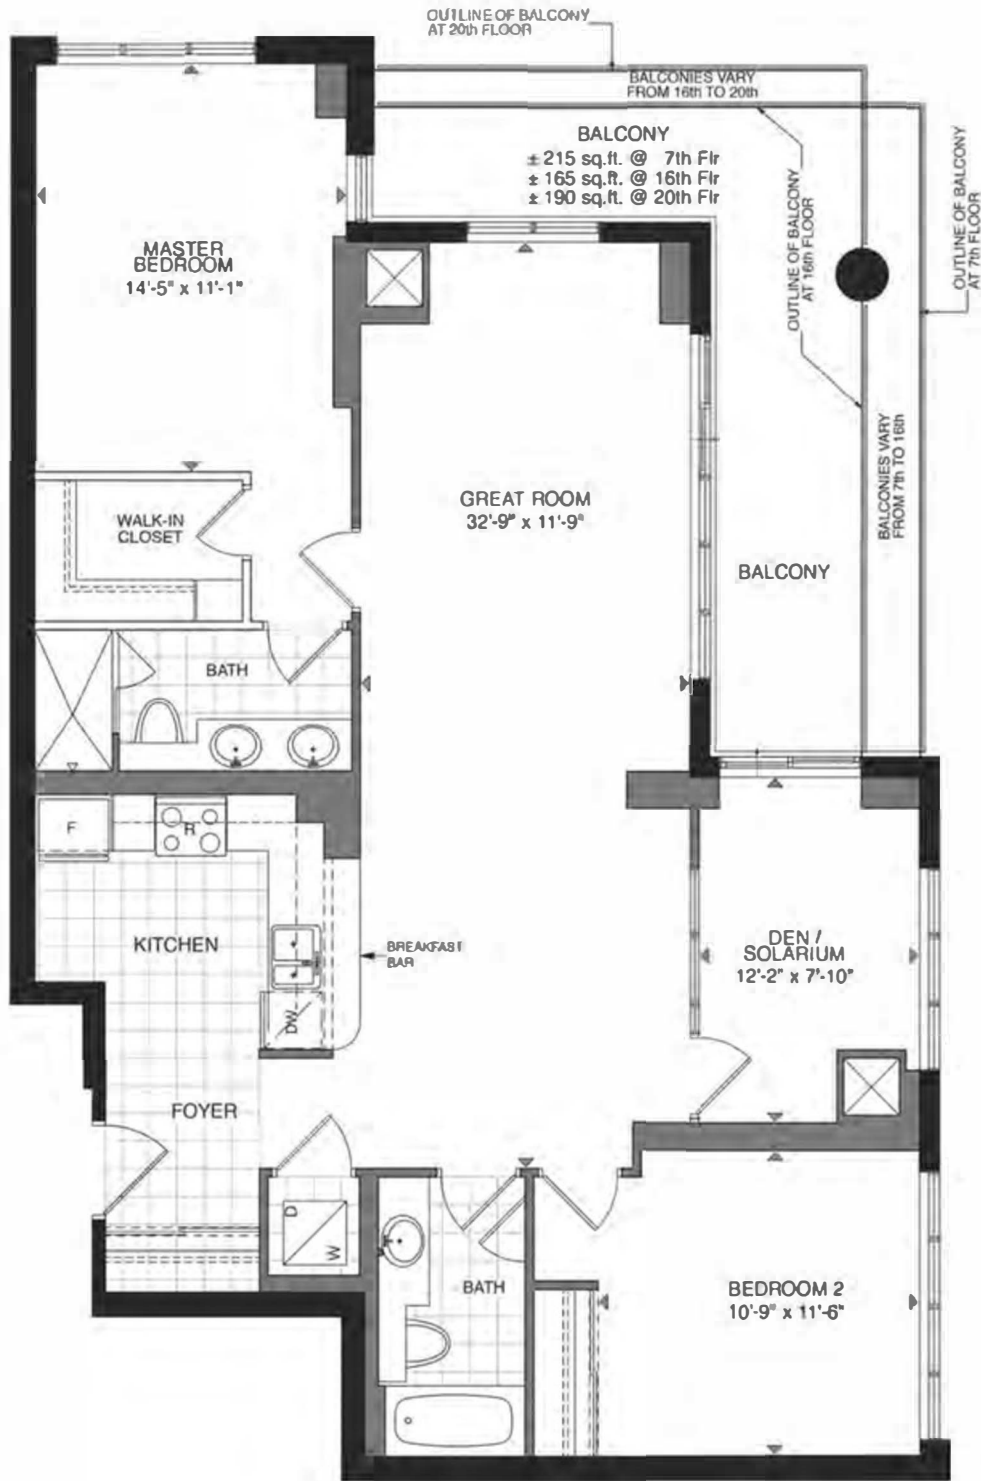

1110 KING WEST

CONDO LIVING LAKESIDE IN THE CITY

Huntington - S

1,280 SQ. FT.

2 Bedroom + Solarium

2 Bath

SUITE PLAN KEY PLAN

TOWER - 1
7th Flr to 20th Flr

F2-s

Broker | Billy Peach | C: (613) 532-0500

E: billy@billypeach.com

Plans and specifications are approximate and are subject to change without notice. Actual useable floor space may vary from the stated floor area.