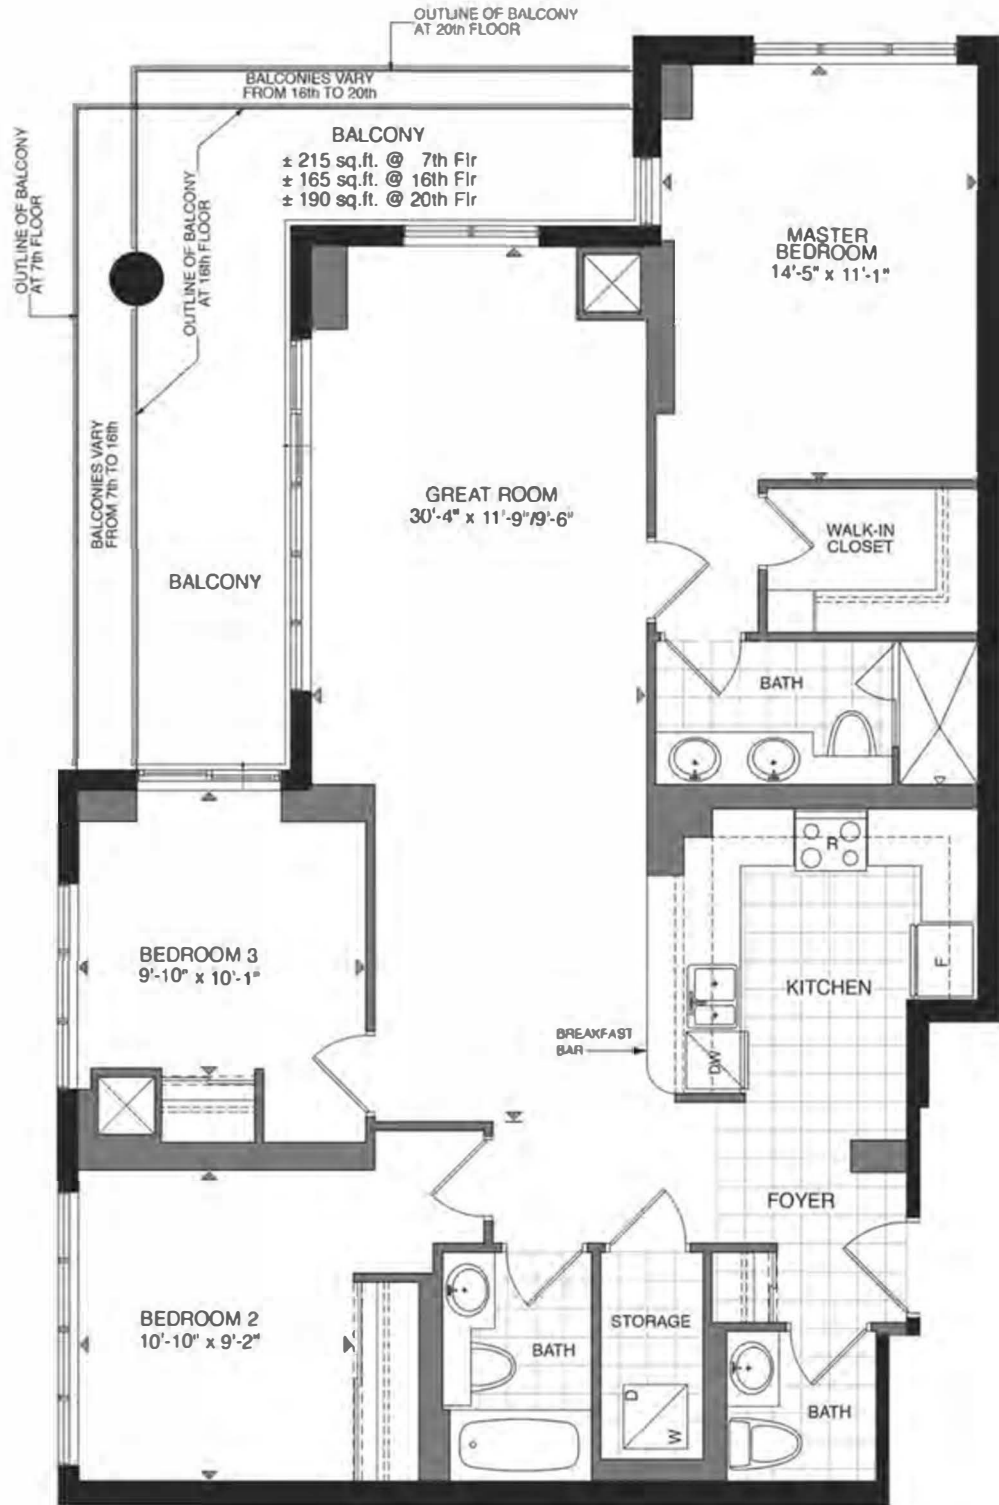

# 1110 KING WEST

CONDO LIVING LAKESIDE IN THE CITY

# Malibu

1,325 SQ. FT.

3 Bedroom

2.5 Bath

SUITE PLAN

KEY PLAN

TOWER - 1  
7th Flr to 20th Flr