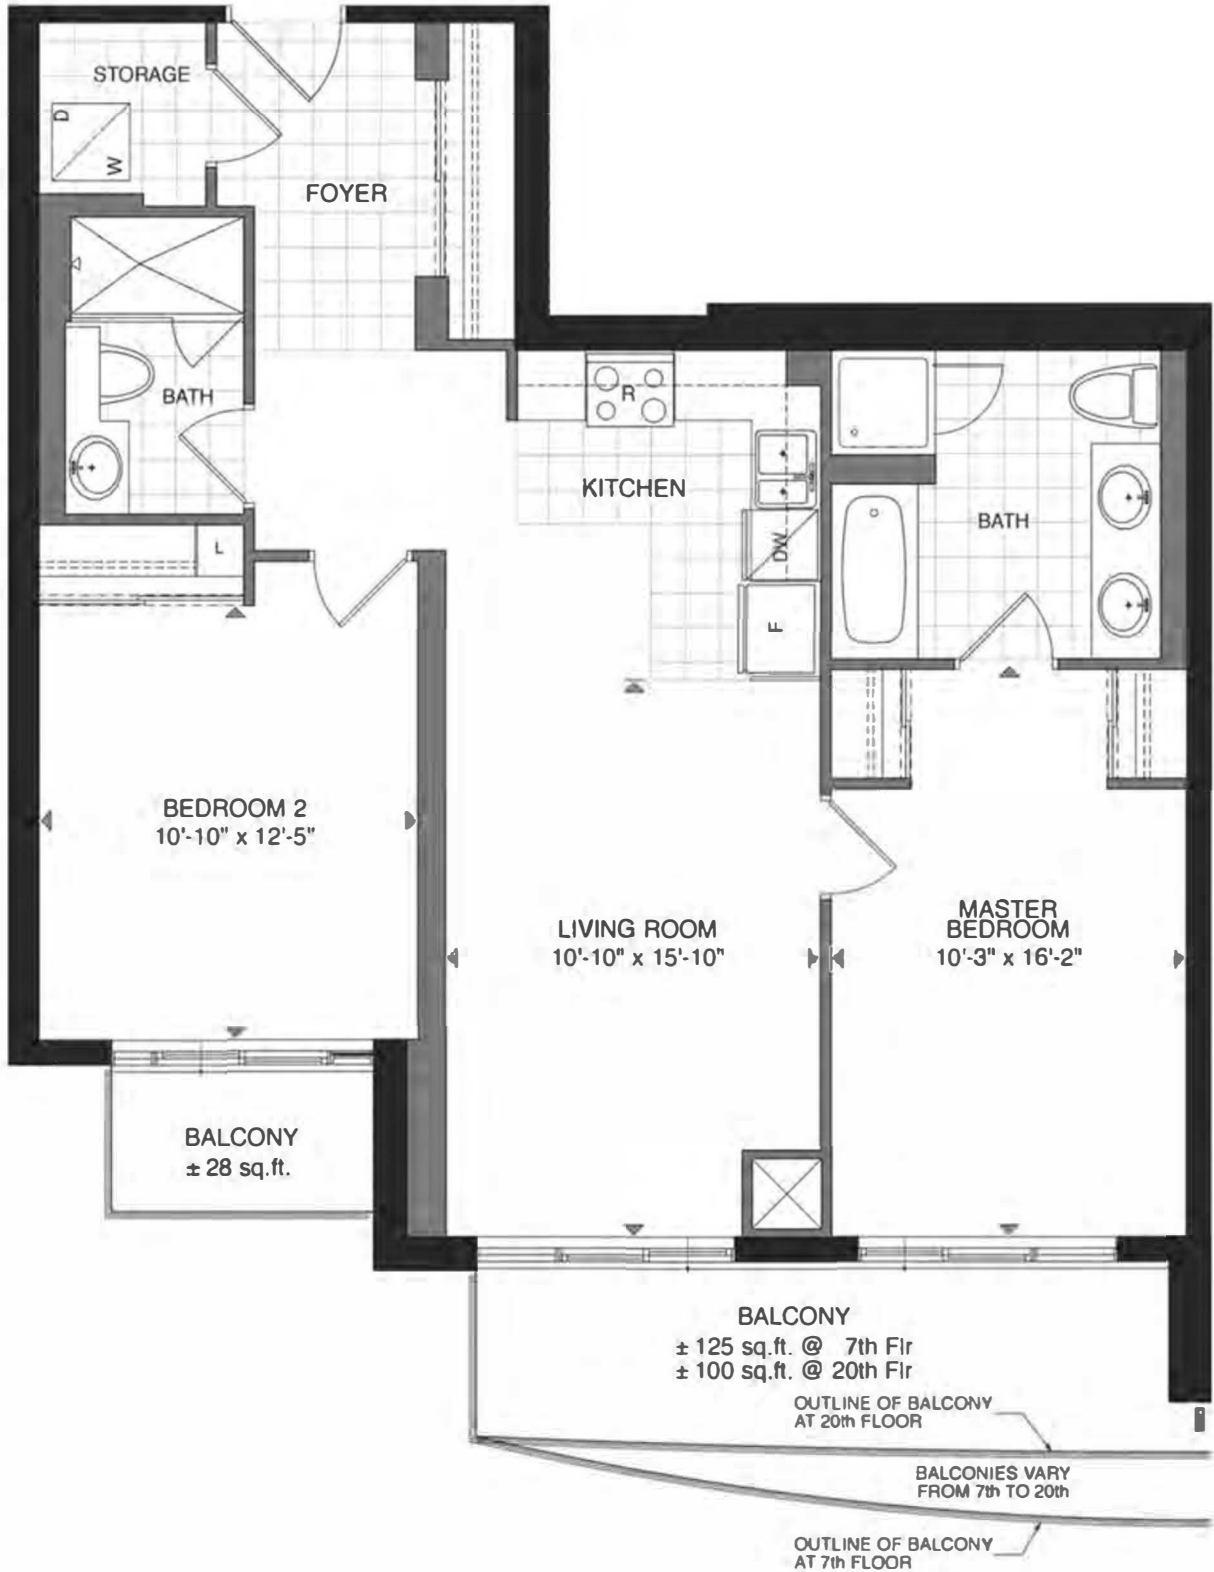

1110 KING WEST

CONDO LIVING LAKESIDE IN THE CITY

Monterey

1,000 SQ. FT.

2 Bedroom

2 Bath

SUITE PLAN KEY PLAN

TOWER -1
7th Flr to 20th Flr

D1

Broker | Billy Peach | C: (613) 532-0500

E: billy@billypeach.com

Plans and specifications are approximate and are subject to change without notice. Actual useable floor space may vary from the stated floor area.