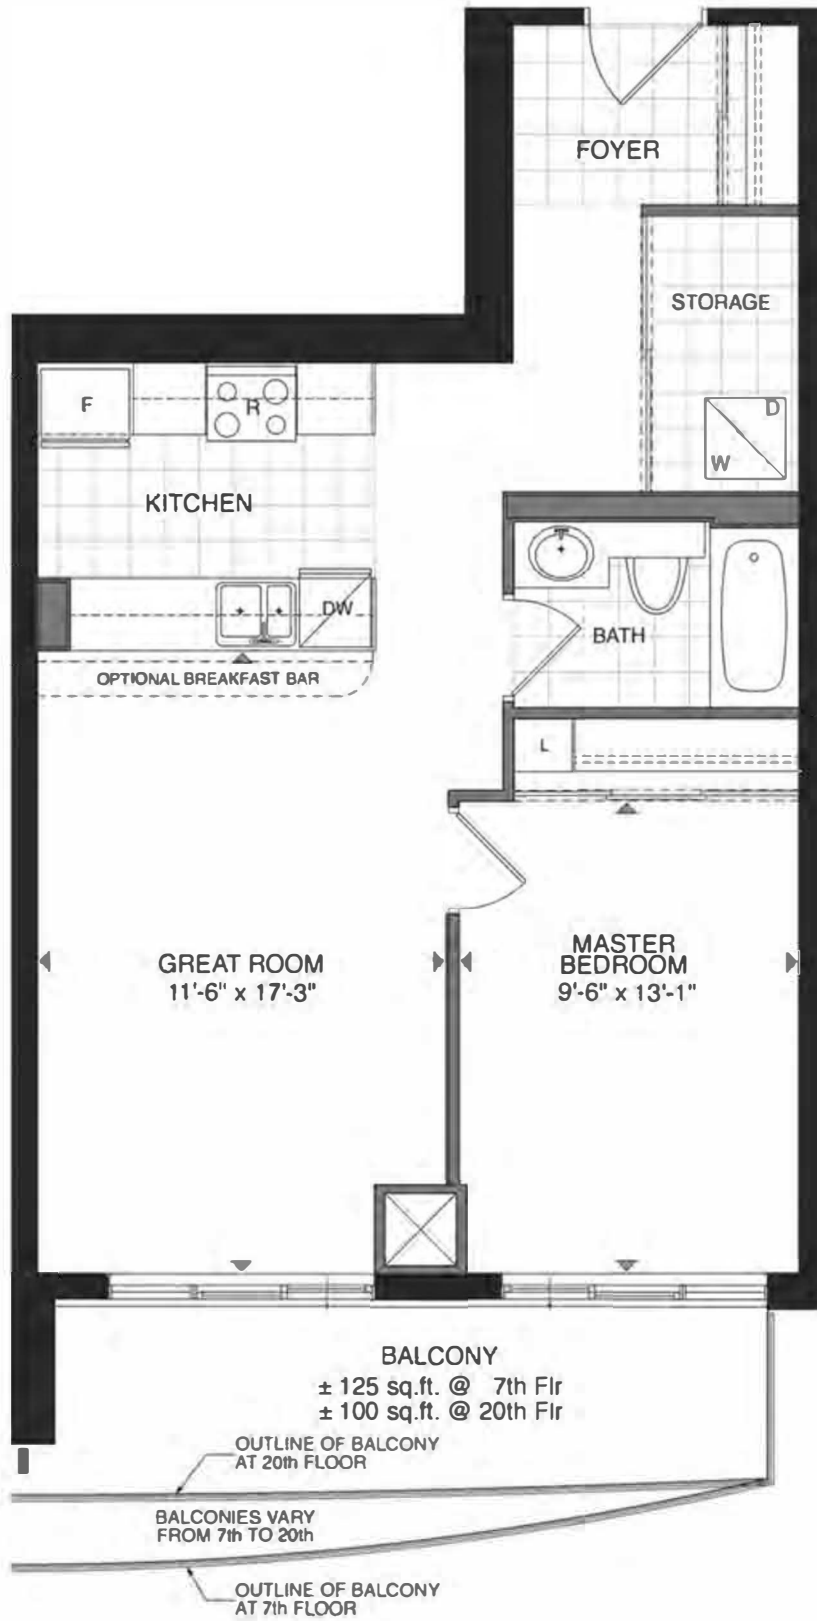

1110 KING WEST

CONDO LIVING LAKESIDE IN THE CITY

Pier 21

695 SQ. FT.
1 Bedroom
1 Bath

SUITE PLAN KEY PLAN

TOWER - 1
7th Flr to 20th Flr

B1

Broker | Billy Peach | C: (613) 532 0500

E: billy@billypeach.com

Plans and specifications are approximate and are subject to change without notice. Actual useable floor space may vary from the stated floor area.

1110KingWest

RE/MAX | RISE
EXECUTIVES, BROKERAGE - INDEPENDENTLY OWNED AND OPERATED