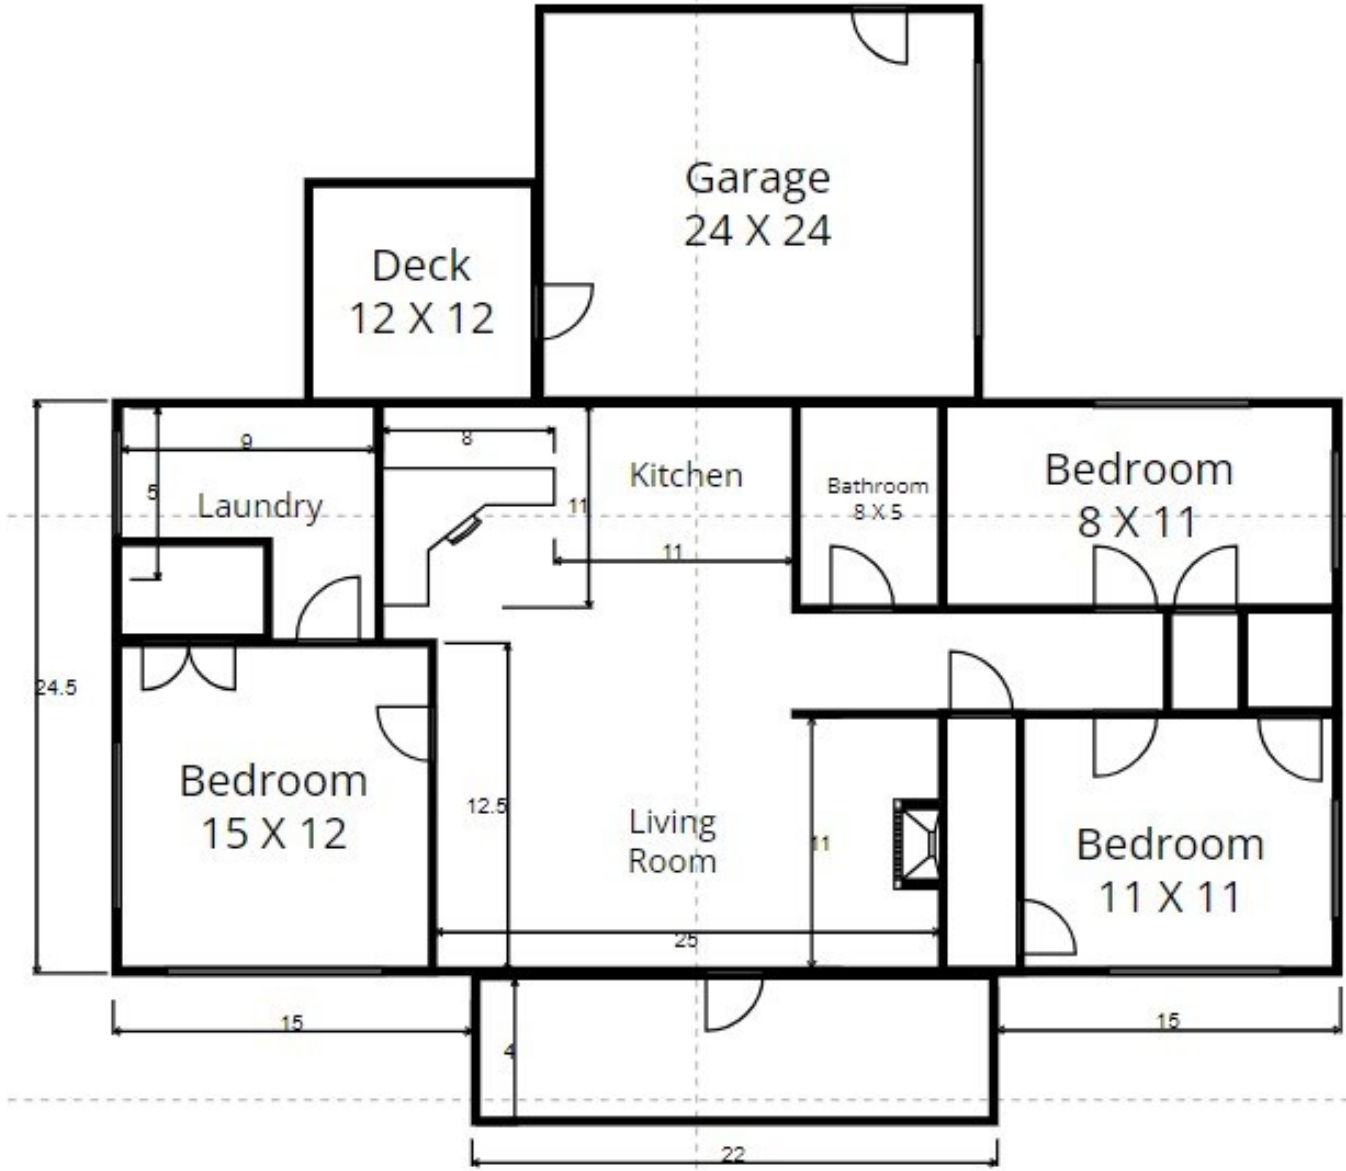

Note: Measurements and floor plan taken by agent and are approximate intended to provide general layout.

Location	Area
Floor Plan Level 1	1274 SF
Garage	576 SF
Storage	120 SF

Floor Plan

3401 Peppercorn Court, Gastonia, NC