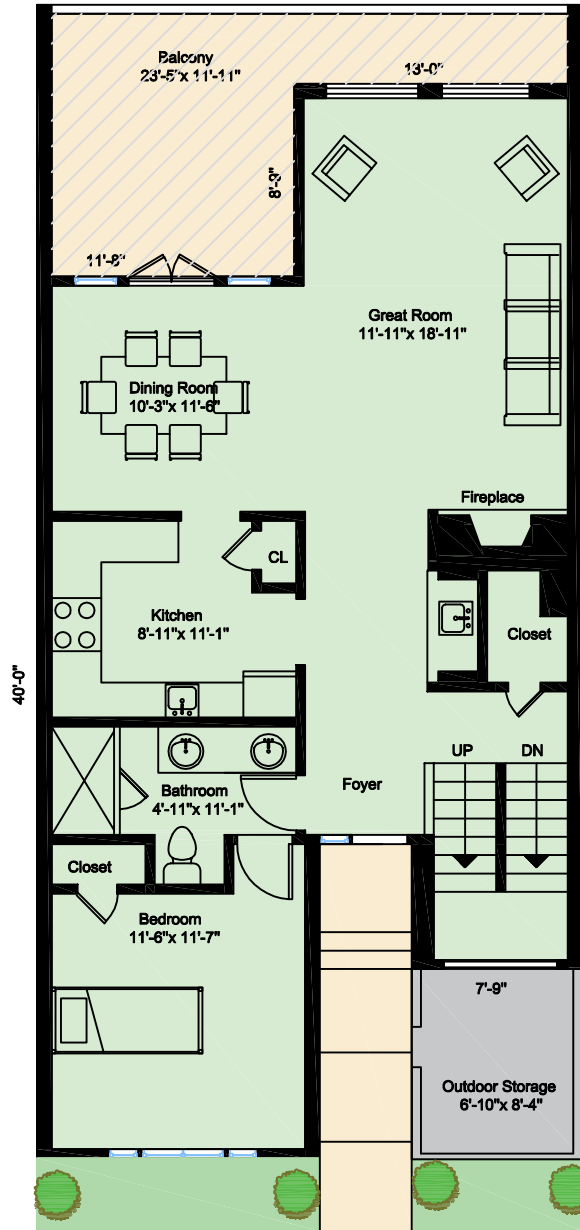

1st. Floor

2nd Floor

3rd Floor

155 Greenridge Rd. Unit Lake Wylie SC 29710

HEATED LIVING SPACE	
Heated Finished-	2517.5 sq.ft.
1 ST Floor	956.7 sq.ft.
2 ND Floor	978.5 sq.ft.
3 Rd Floor	582.3 sq.ft.
<b>TOTAL HEATED</b>	<b>2517.5 sq.ft.</b>