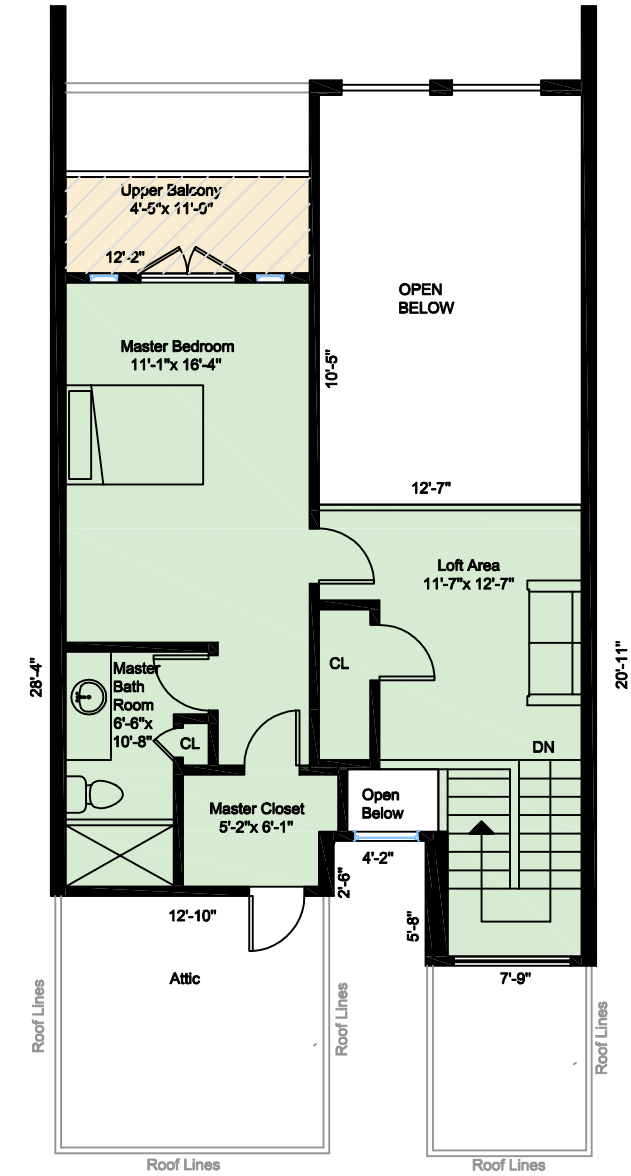

1st. Floor

2nd Floor

3rd Floor

155 Greenridge Rd. Unit Lake Wylie SC 29710

HEATED LIVING SPACE	
Heated Finished-	2517.5 sq.ft.
1 ST Floor	956.7 sq.ft.
2 ND Floor	978.5 sq.ft.
3 Rd Floor	582.3 sq.ft.
<b>TOTAL HEATED</b>	<b>2517.5 sq.ft.</b>