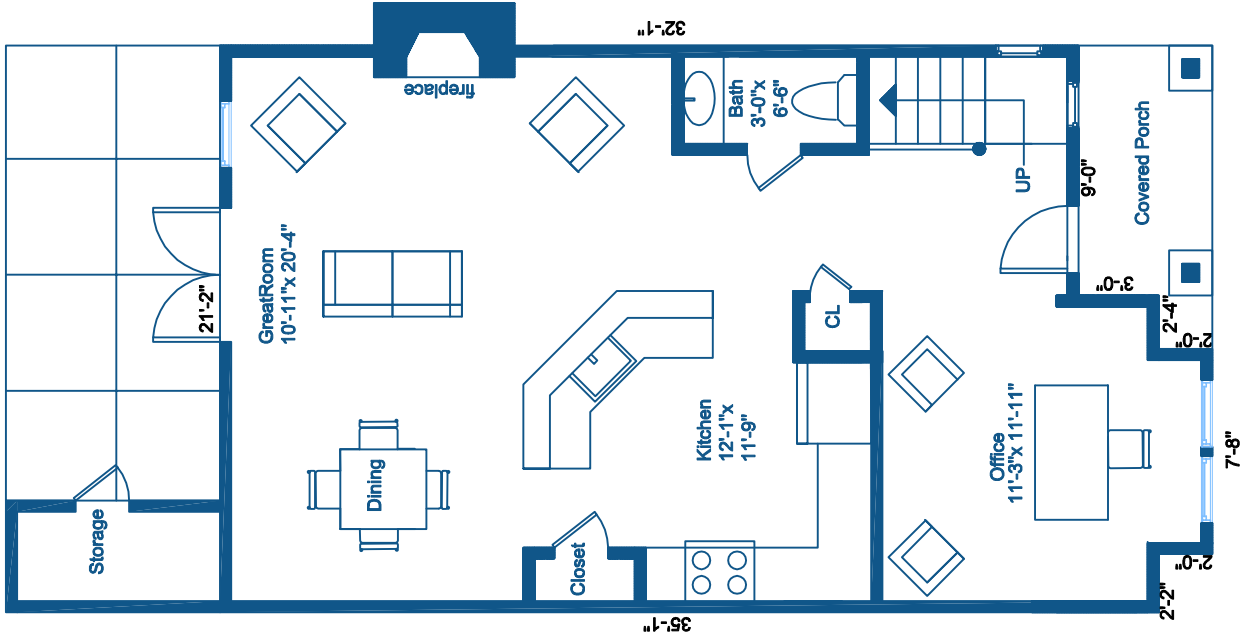

2nd Floor

1st. Floor

HEATED LIVING SPACE	
Heated Finished-	1445.4 sq.ft.
1 ST Floor	729.9 sq.ft.
2 ND Floor	715.5 sq.ft.
TOTAL HEATED	1445.4 sq.ft.