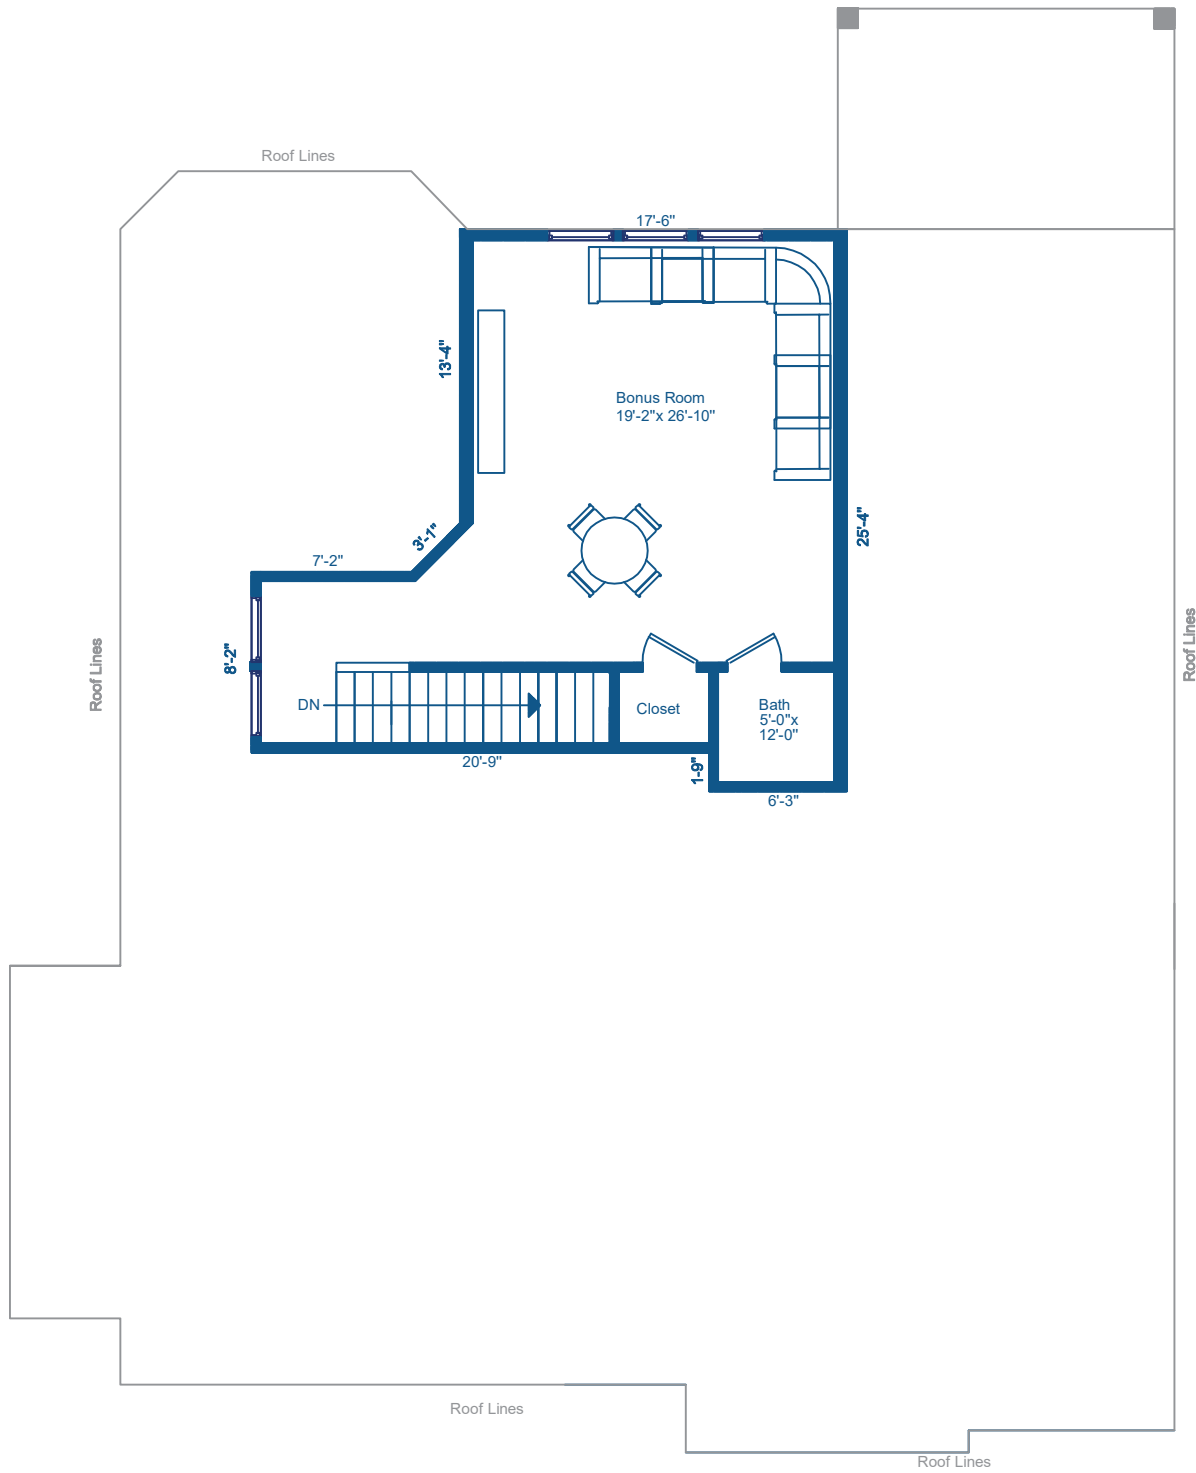

1st. Floor

HEATED LIVING SPACE	
Heated Finished-	2702.1 sq.ft.
Garage	461.5 sq.ft.
1 ST Floor	2194.1 sq.ft.
2 ND Floor	507.6 sq.ft.
TOTAL HEATED	2702.1 sq.ft.

2204 Lexington St. Belmont NC 28012

2nd Floor

HEATED LIVING SPACE	
Heated Finished-	2702.1 sq.ft.
Garage	461.5 sq.ft.
1 ST Floor	2194.1 sq.ft.
2 ND Floor	507.6 sq.ft.
TOTAL HEATED	2702.1 sq.ft.

2204 Lexington St. Belmont NC 28012