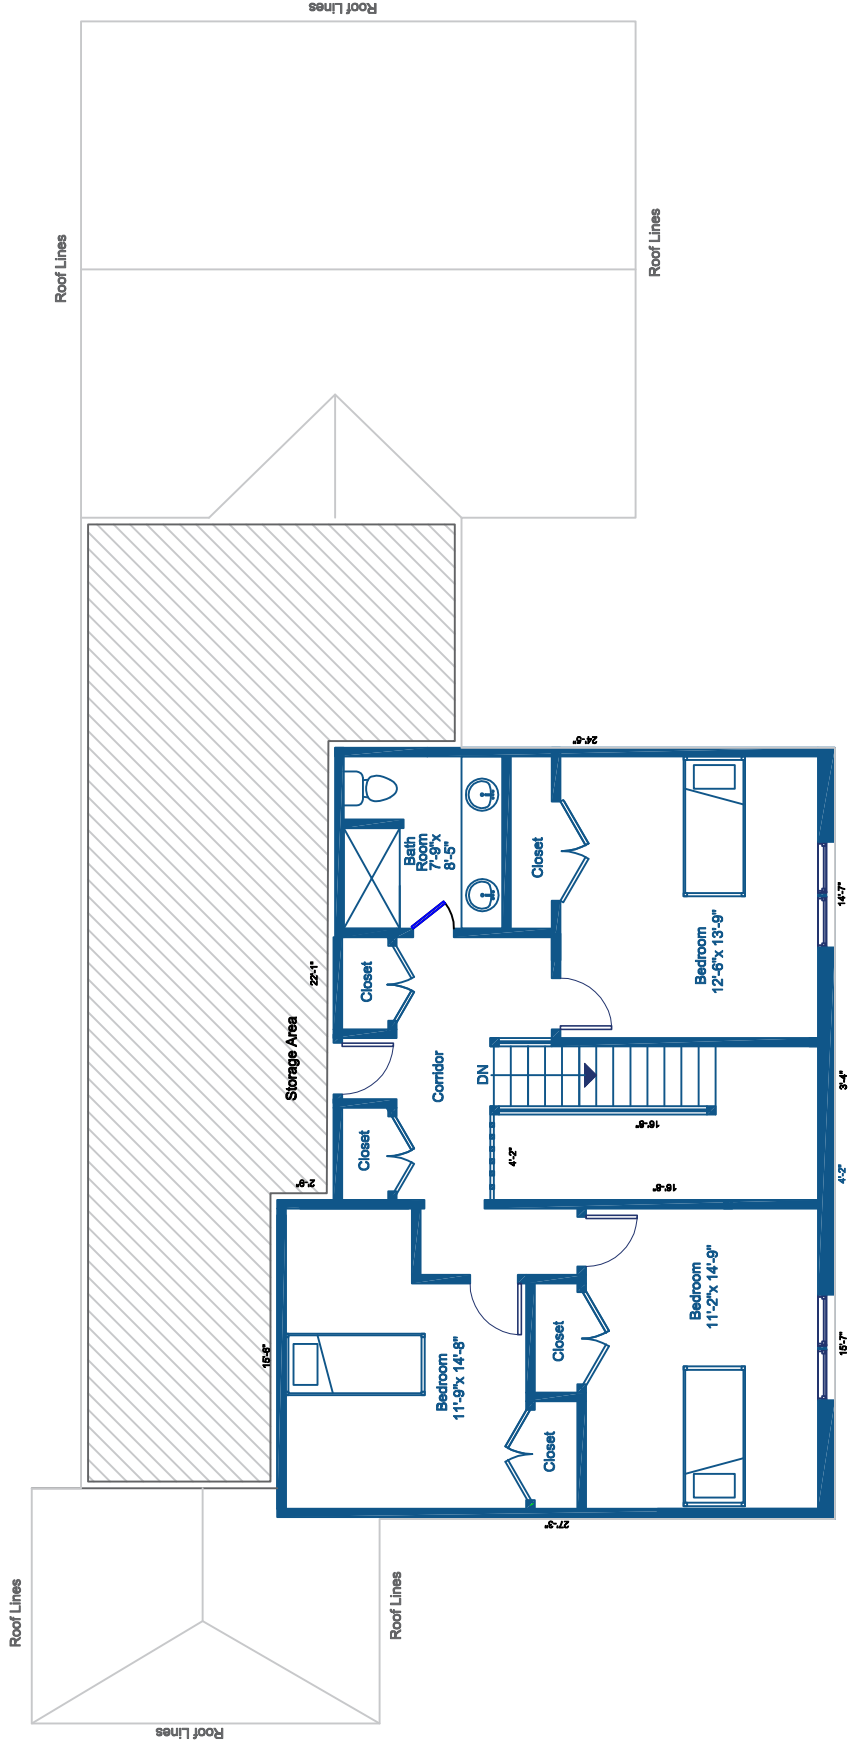

1 ST Floor

HEATED LIVING SPACE	
Heated Finished-	2662.2 sq.ft.
Garage	573.9 sq.ft.
1 ST Floor	1799.2 sq.ft.
2 ND Floor	893.0 sq.ft.

TOTAL HEATED 2662.2 sq.ft.

3340 Su San Farms Rd, Gastonia, NC 28056

WALL
 2: WALL
 Home Measuring Services
 704-483-5788

2 ND Floor

HEATED LIVING SPACE	
Heated Finished-	2662.2 sq.ft.
Garage	573.9 sq.ft.
1 ST Floor	1799.2 sq.ft.
2 ND Floor	893.0 sq.ft.
TOTAL HEATED	2662.2 sq.ft.

3340 Su San Farms Rd, Gastonia, NC 28056