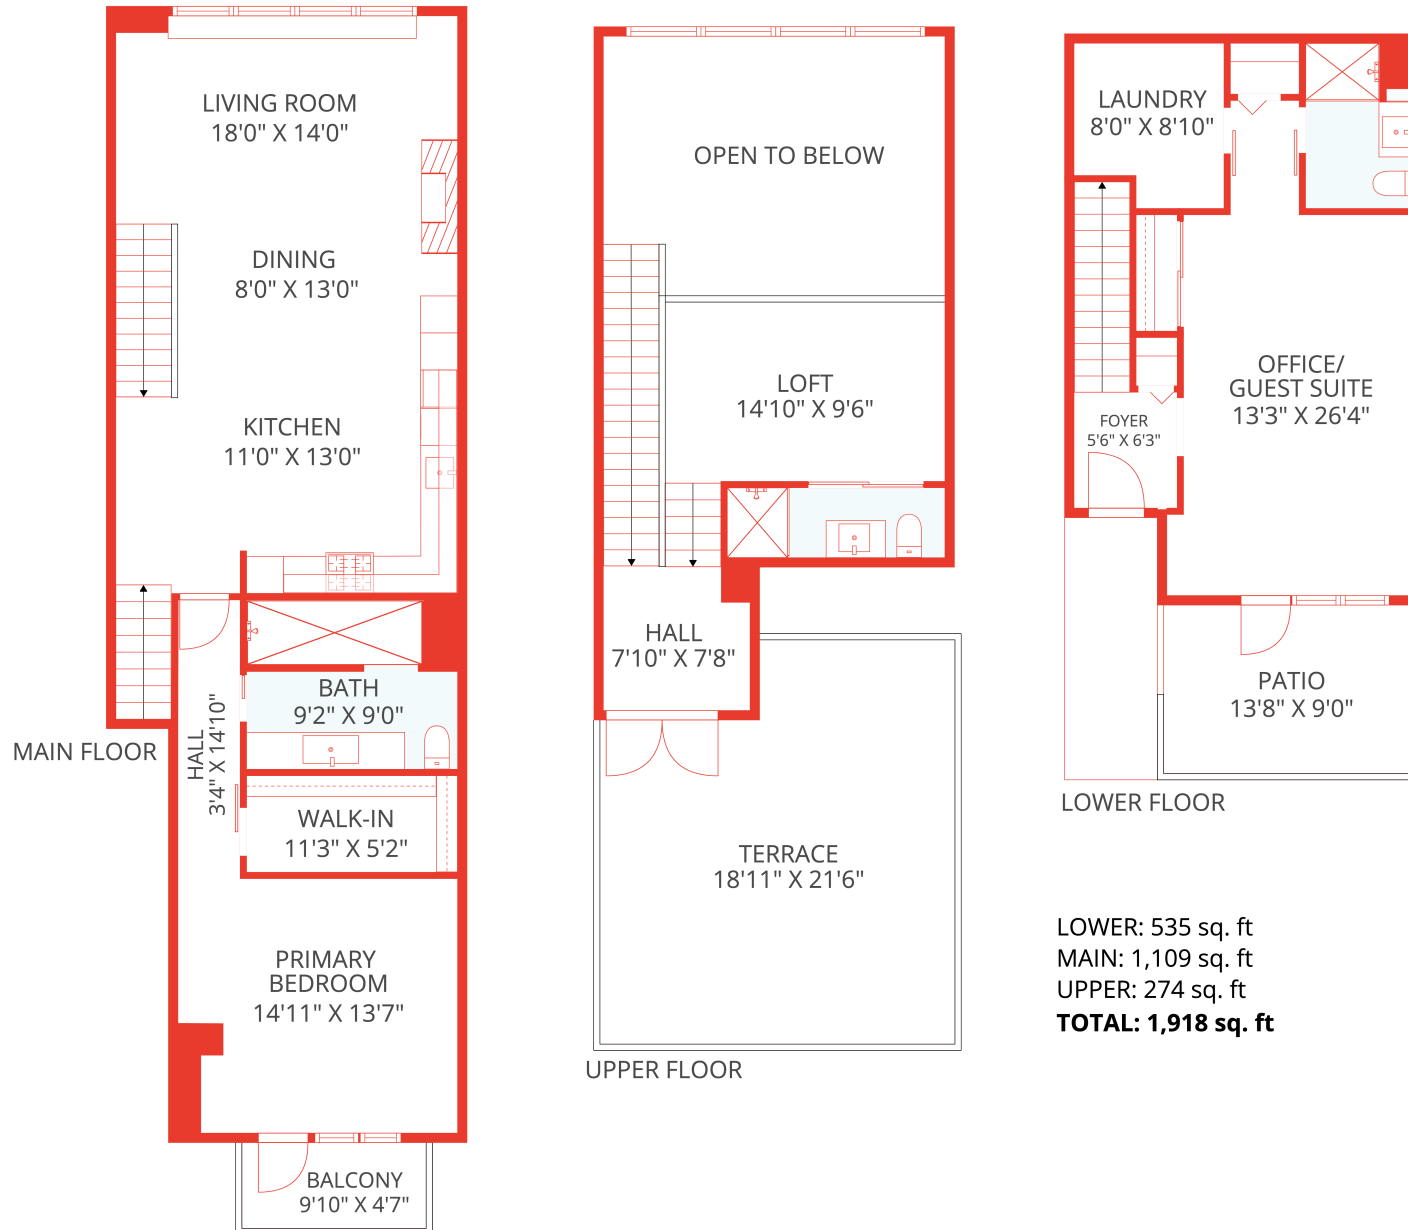

LIVING ROOM
REALTY

922 NW 11TH AVE UNIT #103, PORTLAND, OR 97209

LOWER: 535 sq. ft
MAIN: 1,109 sq. ft
UPPER: 274 sq. ft
TOTAL: 1,918 sq. ft

Floor Plan Is For Estimating And Marketing Purposes. Measurements Are Not Guaranteed.